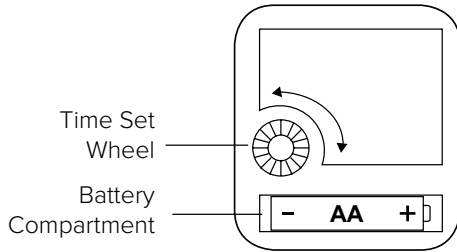

Power up

1. Insert 1 fresh AA battery into your clock according to the polarity markings.
2. Turn the Time Set Wheel to set your time.

Note: The quartz movement will keep the clock running accurately. If the clock does not operate, or steadily loses time, replace the battery.

Position

- Mount your clock on a wall using the hanging hole on the back of your clock.

Let's Be Social!

Follow us on our social media outlets for the latest promotions, product support, and awesome giveaways.

Specifications

- **Battery Requirements:** 1 AA (IEC LR6) required in the movement (Alkaline recommended)
- **Battery life:** 12 months

Care and Maintenance

- Always purchase the correct size and grade of battery most suitable for intended use.
- Clean the battery contacts and also those of your clock prior to battery installation.
- Ensure the battery is installed with correct polarity (+ and -).
- Remove battery from equipment when it is not used for an extended period of time.
- Promptly remove an expired battery.