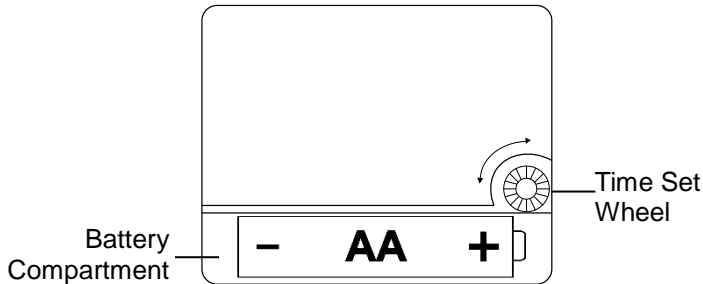

## Get Started

1. Insert 1 AA battery into the movement in the center of the clock.
2. Spin the time set wheel to set the time.
3. Mount on the wall and enjoy your quiet sweep clock.

**Note:** The quartz movement will keep the clock running accurately. If the clock does not operate, or steadily loses time, replace the battery.