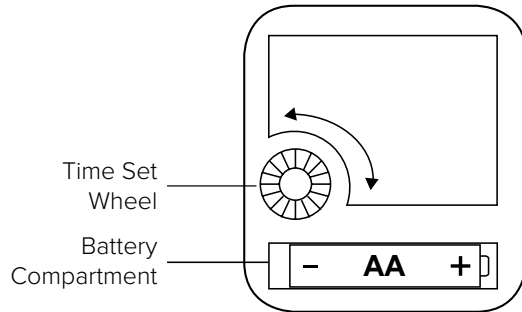

Made in China - Printed in China

18-Inch Louisa Wall Clock

Model: 404-3846
DC: 072119

Power Up

1. Insert 1 fresh AA, LR6 1.5 volt alkaline battery according to the polarity markings. The battery is a snug fit.
2. Rotate the Time Set Wheel to set the time.
3. Mount on your wall and enjoy!