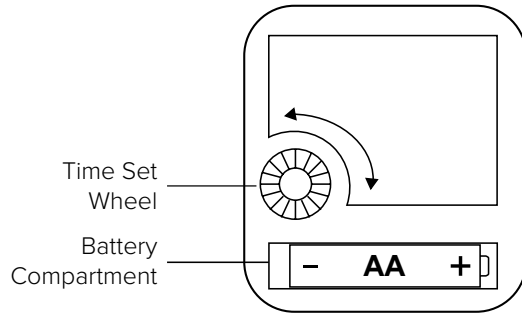

Power Up

1. Insert 1 fresh AA, LR6 1.5 volt alkaline battery according to the polarity markings. The battery is a snug fit.
2. Rotate the Time Set Wheel to set the time.
3. Mount on your wall and enjoy!

Note: The quartz movement will keep the clock running accurately. If the clock does not operate, or steadily loses time, replace the battery.

Specifications

- **Battery Requirements:** 1 AA (IEC LR6) required in the movement (Alkaline recommended)
- **Battery Life:** 12 months

Care & Maintenance

- Always purchase the correct size and grade of battery most suitable for intended use.
- Clean the battery contacts and also those of your clock prior to battery installation.
- Ensure the battery is installed with correct polarity (+ and -).
- Remove battery from equipment when it is not used for an extended period of time.
- Promptly remove an expired battery.
- The specs of this wall clock may change without prior notice.
- Improper use or unauthorized opening of housing voids warranty.