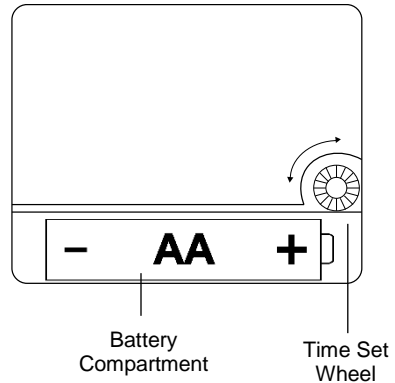

Wall Clock

Features:

1. Accurate quartz movement
2. Fracture resistant lens
3. Requires one (1) "AA" battery (not included)

Setup

Step 1: Insert 1 fresh AA, LR6 1.5 volt ALKALINE battery according to the polarity markings. The battery is a snug fit.

Step 2: Rotate the Time Set Wheel to set the time.

Step 3: Mount on the wall and enjoy!

Note: The quartz movement will keep the clock running accurately. If the clock does not operate, or steadily loses time, replace the battery.