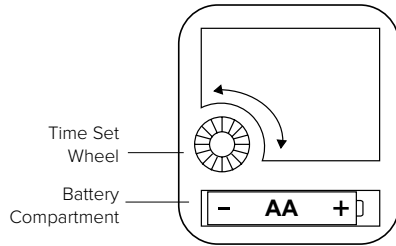

POWER UP

1. Insert 1 fresh AA alkaline battery, according to polarity, into the snug Battery Compartment.
2. Rotate the Time Set Wheel to set the time.
3. Mount on a wall and enjoy!

Learn more from our video: bit.ly/wallclock_setup

Note: The quartz movement will keep the clock running accurately. If the clock does not operate, or steadily loses time, replace the battery.

MOUNTING

- Use the Hanger Hole to mount the clock.

SPECIFICATIONS

Battery Requirements: 1 AA (IEC, LR6, 1.5V) required in the Battery Compartment (Alkaline recommended)

Battery Life: 12 months

CARE & MAINTENANCE

- Always purchase the correct size and grade of battery most suitable for intended use.
- Clean the battery contacts and also those of your clock prior to battery installation.
- Ensure the battery is installed with correct polarity (+ and -).
- Remove battery from equipment when it is not used for an extended period of time.
- Promptly remove an expired battery.
- The specifications for this wall clock may change without prior notice.
- Improper use or unauthorized opening of movement or clock housing will void any warranty.