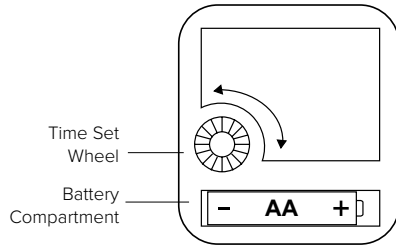

POWER UP

1. Insert 1 fresh AA alkaline battery, according to polarity, into the snug Battery Compartment.
2. Rotate the Time Set Wheel to set the time.
3. Mount on a wall and enjoy!

Learn more from our video: bit.ly/wallclock_setup

Note: The quartz movement will keep the clock running accurately. If the clock does not operate, or steadily loses time, replace the battery.

MOUNTING

- Use the Hanger Hole to mount the clock.

SPECIFICATIONS

Battery Requirements: 1 AA (IEC, LR6, 1.5V) required in the Battery Compartment (Alkaline recommended)

Battery Life: 12 months

CARE & MAINTENANCE

- Always purchase the correct size and grade of battery most suitable for intended use.
- Clean the battery contacts and also those of your clock prior to battery installation.
- Ensure the battery is installed with correct polarity (+ and -).
- Remove battery from equipment when it is not used for an extended period of time.
- Promptly remove an expired battery.
- The specifications for this wall clock may change without prior notice.
- Improper use or unauthorized opening of movement or clock housing will void any warranty.