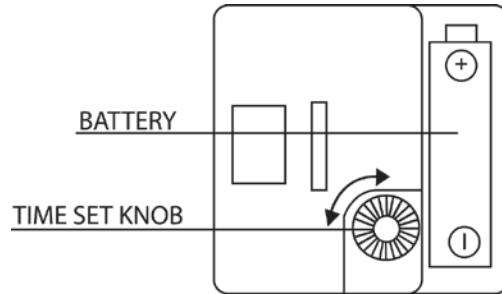

## OPERATING MANUAL

**Battery:** Insert one new AA Alkaline battery according to the polarity marked in the battery compartment.

**Time Set:** Turn the time set knob to the desired time.

This clock will be accurate to within a few minutes per year. Should the timekeeping suddenly fluctuate, replace the battery.