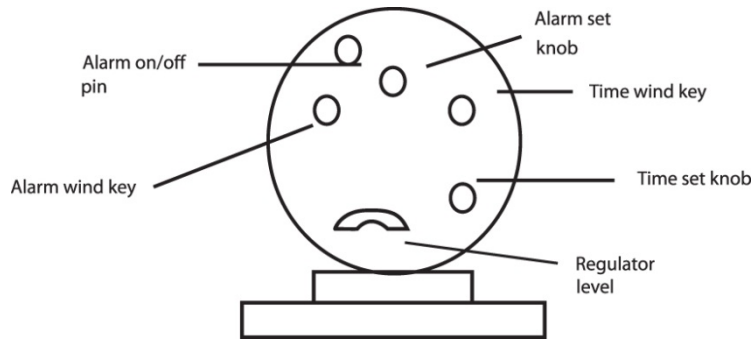

Equity

MODEL 24012

OPERATING MANUAL

To Set the Time: Turn the time set knob to the correct time. Wind the time key fully in the direction the arrow indicates.

To Set the Alarm:

1. Turn the Alarm set button in the direction the knob indicates to the desired alarm time.
2. Wind the alarm winding key fully in the direction the arrow indicates.

To turn Alarm on: The Alarm is AUTOMATICALLY activated once the alarm key is wound. The alarm pin will automatically be pushed out.

To turn Alarm off: Push the alarm on/off pin in.

NOTE: the movement of the alarm on/off pin is very slight