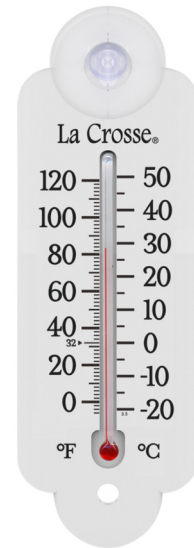

## 4.4" Window Thermometer

### Features

- Measures temperature (°F/°C)
- Mount indoors or outdoors
- Hang on nail or with included suction cups
- Mercury-free & weatherproof

The tube liquid may separate slightly due to vibrations in shipping. For accurate readings, tap the side of the thermometer against your hand with the bulb side down to combine the liquid before hanging.

### Mounting on window or smooth surface:

1. Mount the suction cup to the thermometer with the included screws. For outdoor use, mount the suction cup to the front side. For indoor use, mount the suction cups to the backside.
2. Next, thoroughly clean the glass window or any other smooth surface.
3. After the area is completely clean, press on back of thermometer where screws go through the thermometer.

### Mounting on nail or screw:

Hang the thermometer from a long nail or screw (not included) with the bulb in key hole.

**Specifications:** Temperature Range: 0°F to 120°F (-20°C to 50°C)

**Dimensions:** 4.4" (11.18cm)