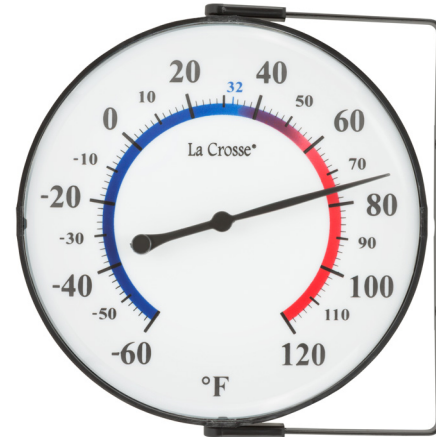

La Crosse®  
5 Inch Thermometer  
with Bracket

La Crosse®

Model: 104-105  
DC: 101819

## Mounting Location

For accurate temperature measurements:

- Choose a location that is not subject to direct weather elements.
- Place on the North side of a building or in a different shady location.
- Direct sunlight will cause your thermometer to read high.

## Mounting Instructions

1. Remove the bracket from the thermometer and secure the bracket to a window frame or deck post with the included screws.
2. Insert thermometer into the installed bracket and adjust to the desired viewing angle.

## Specifications

**Temperature range:** -60°F to 120°F

**Dimensions:** 5.51" Diameter x 0.98" Deep