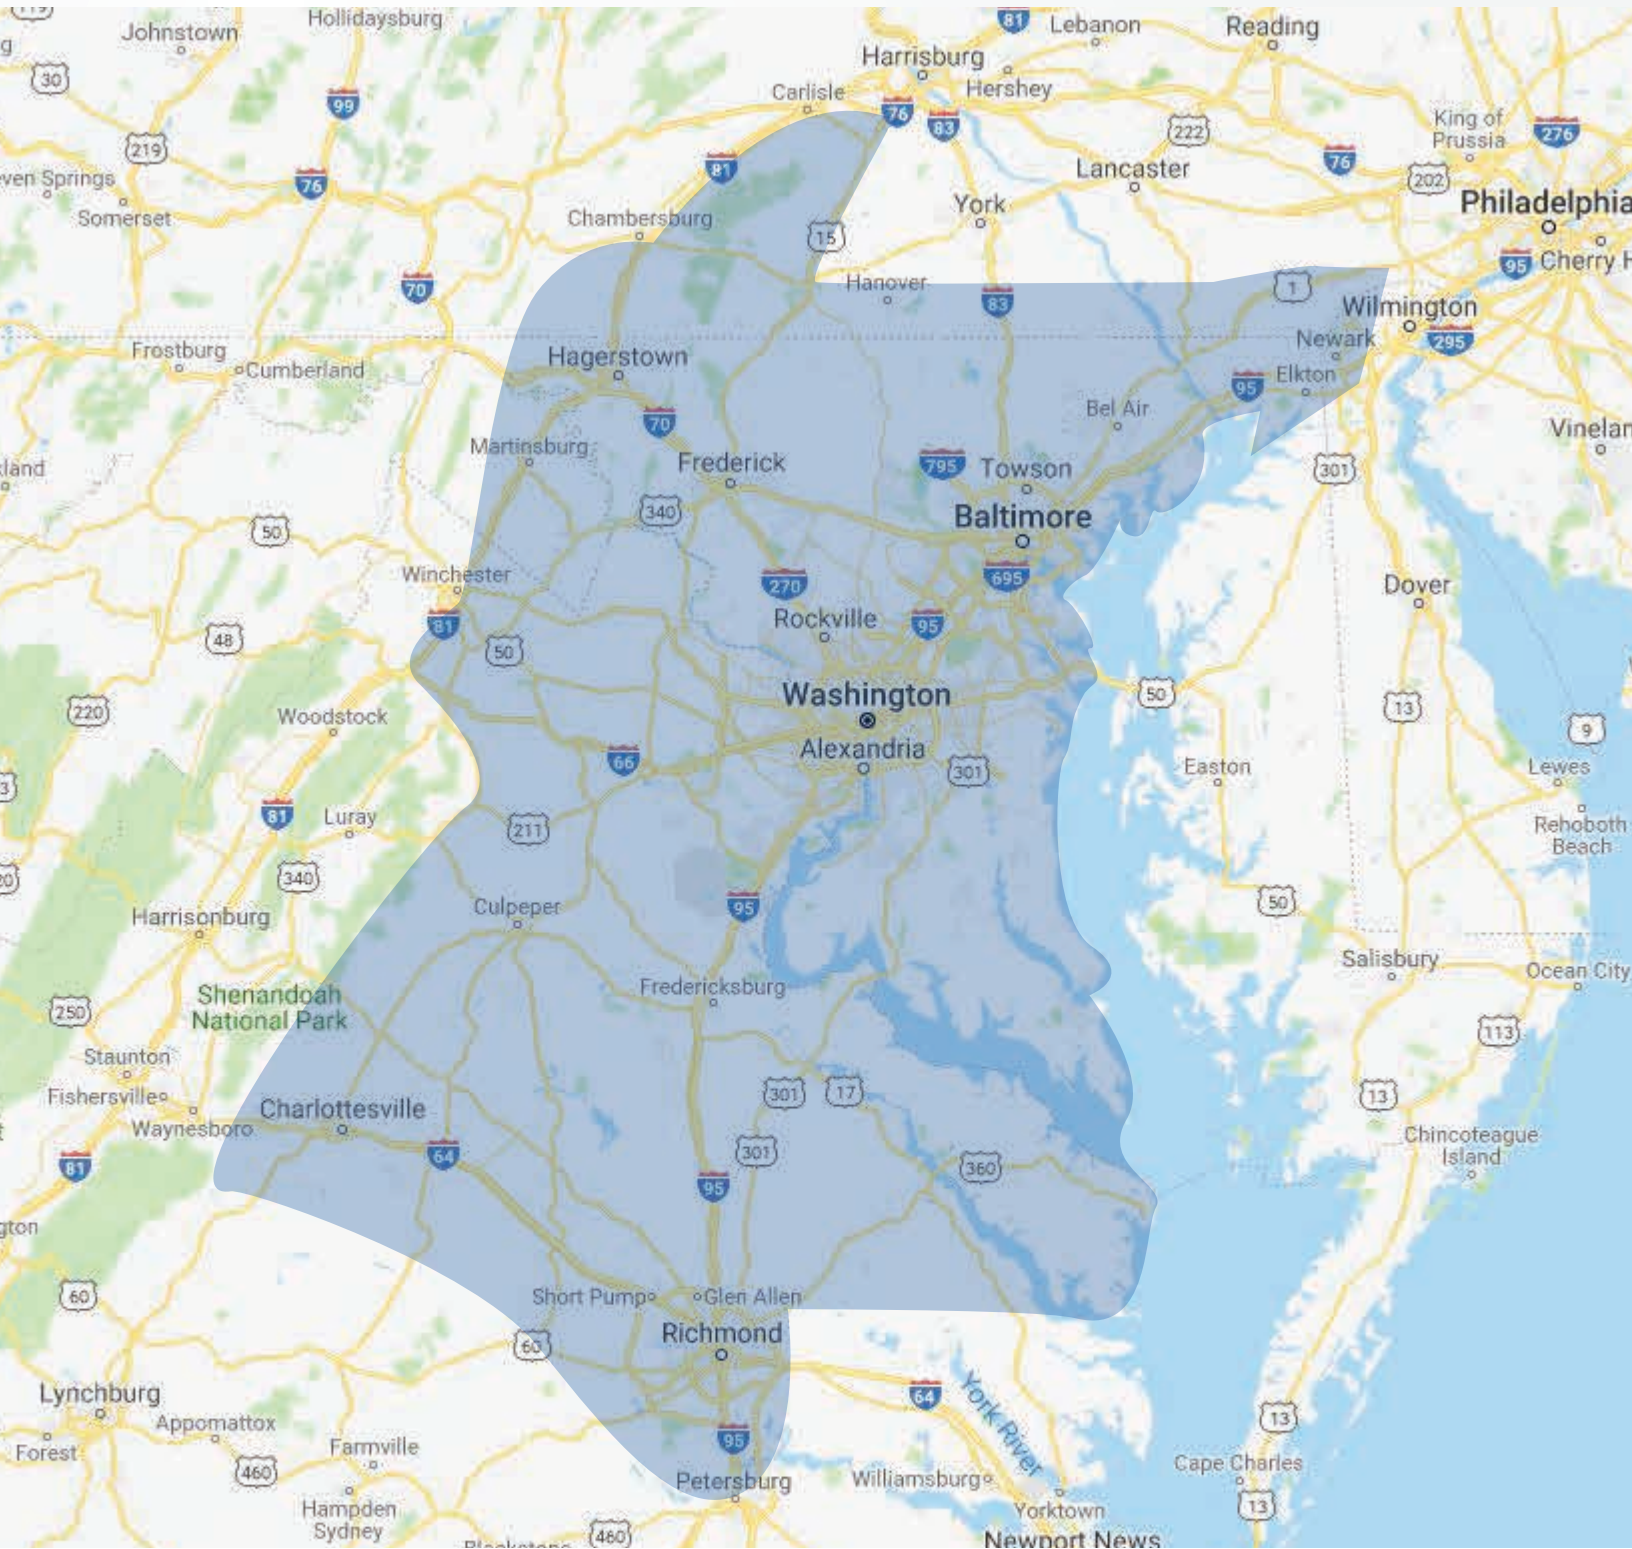

TRUCK DELIVERY AREA

Bel Air, MD

1301 Enterprise Ct. Suite A
Bel Air, MD 21014
P: 888-660-0514
F: 443-819-3904

Elkridge, MD

6201 South Hanover Rd.
Elkridge, MD 21075
P: 800-796-7000
F: 410-796-7739

Fredericksburg, VA