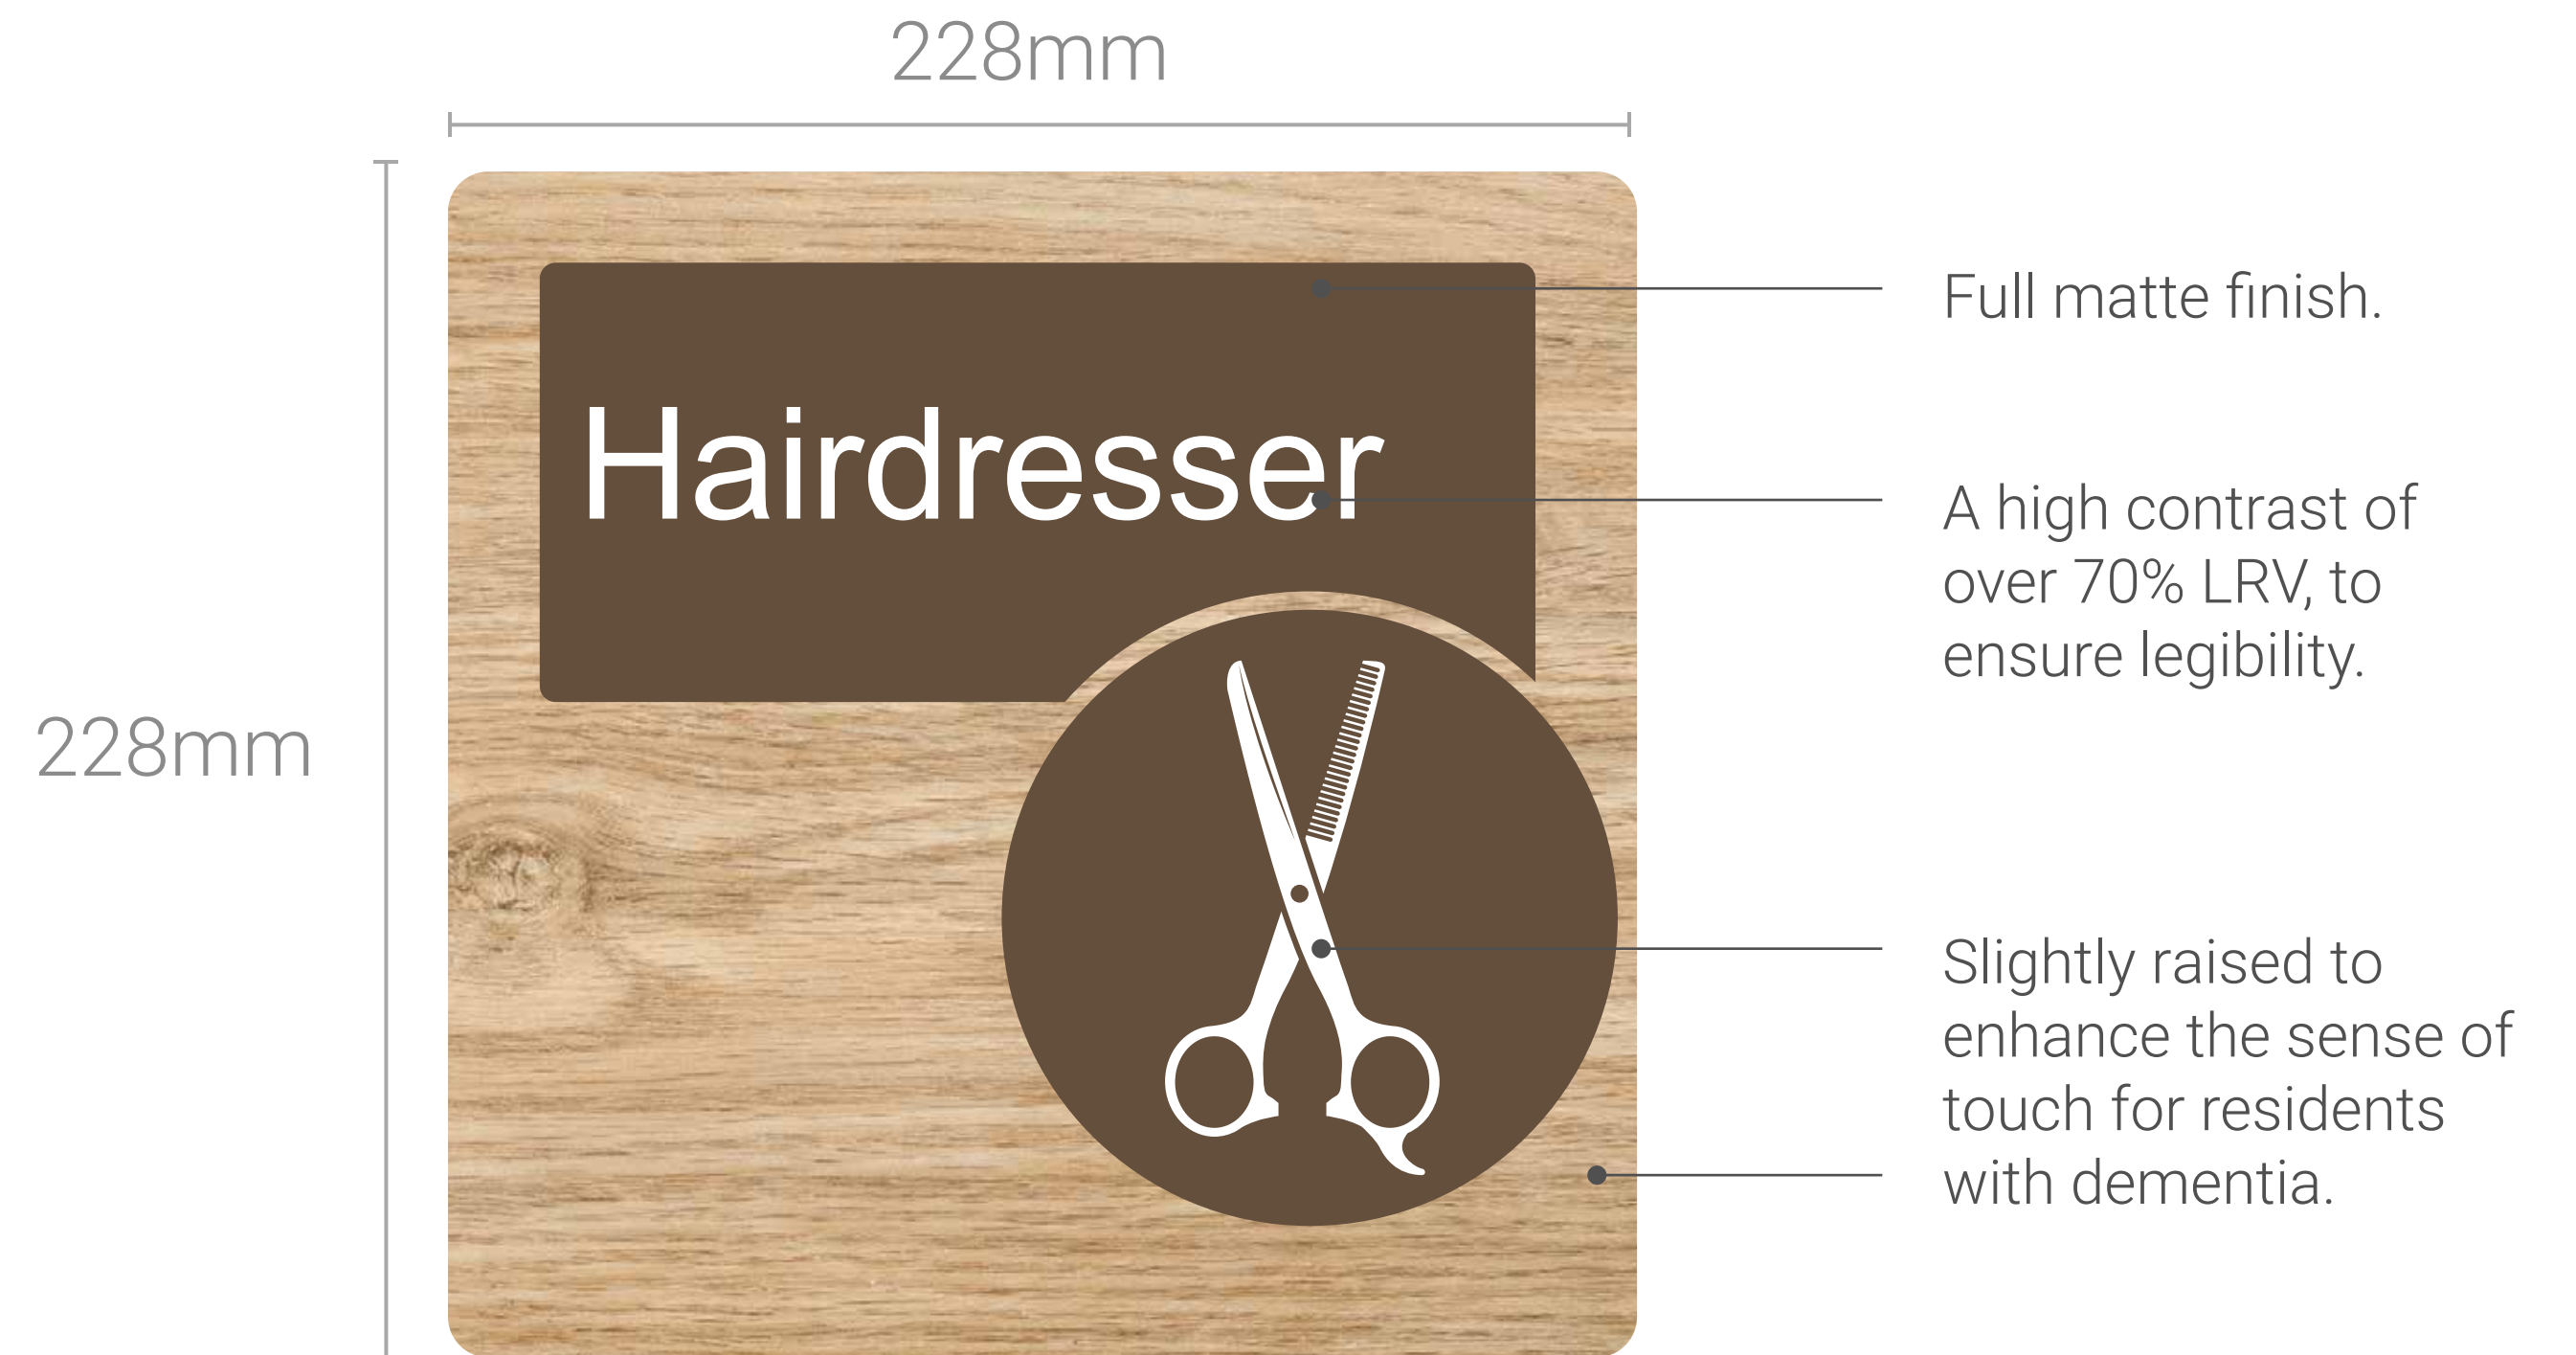

signage for care
by Wayfinders

Sample Home

07.07.20

Dementia Friendly Door Signage

A Wayfinders door sign is used to help identify a room/location to a resident with dementia.

The high contrast and recognizability of the icon helps the user identify its purpose, while the overall sign helps promote the interior of the building.

- 2.8mm Acrylic Panel (Dementia Range Standard)
- Dimensions: 228 x 228mm
- Panel Colour: Oak
- Font: Arial
- Tactile as per the dementia range.
- Fixing: VHB Tape

Dementia Friendly Door Signage Quantities

Quantity: 4

Quantity: 2

Quantity: 3

Quantity: 4

Quantity: 5

Low Profile Signage

The staff door signage (or for any users not suffering with dementia) is designed to the same style as the rest of the sign family, while having the subtlety of not being mistake for the dementia friendly door sign.