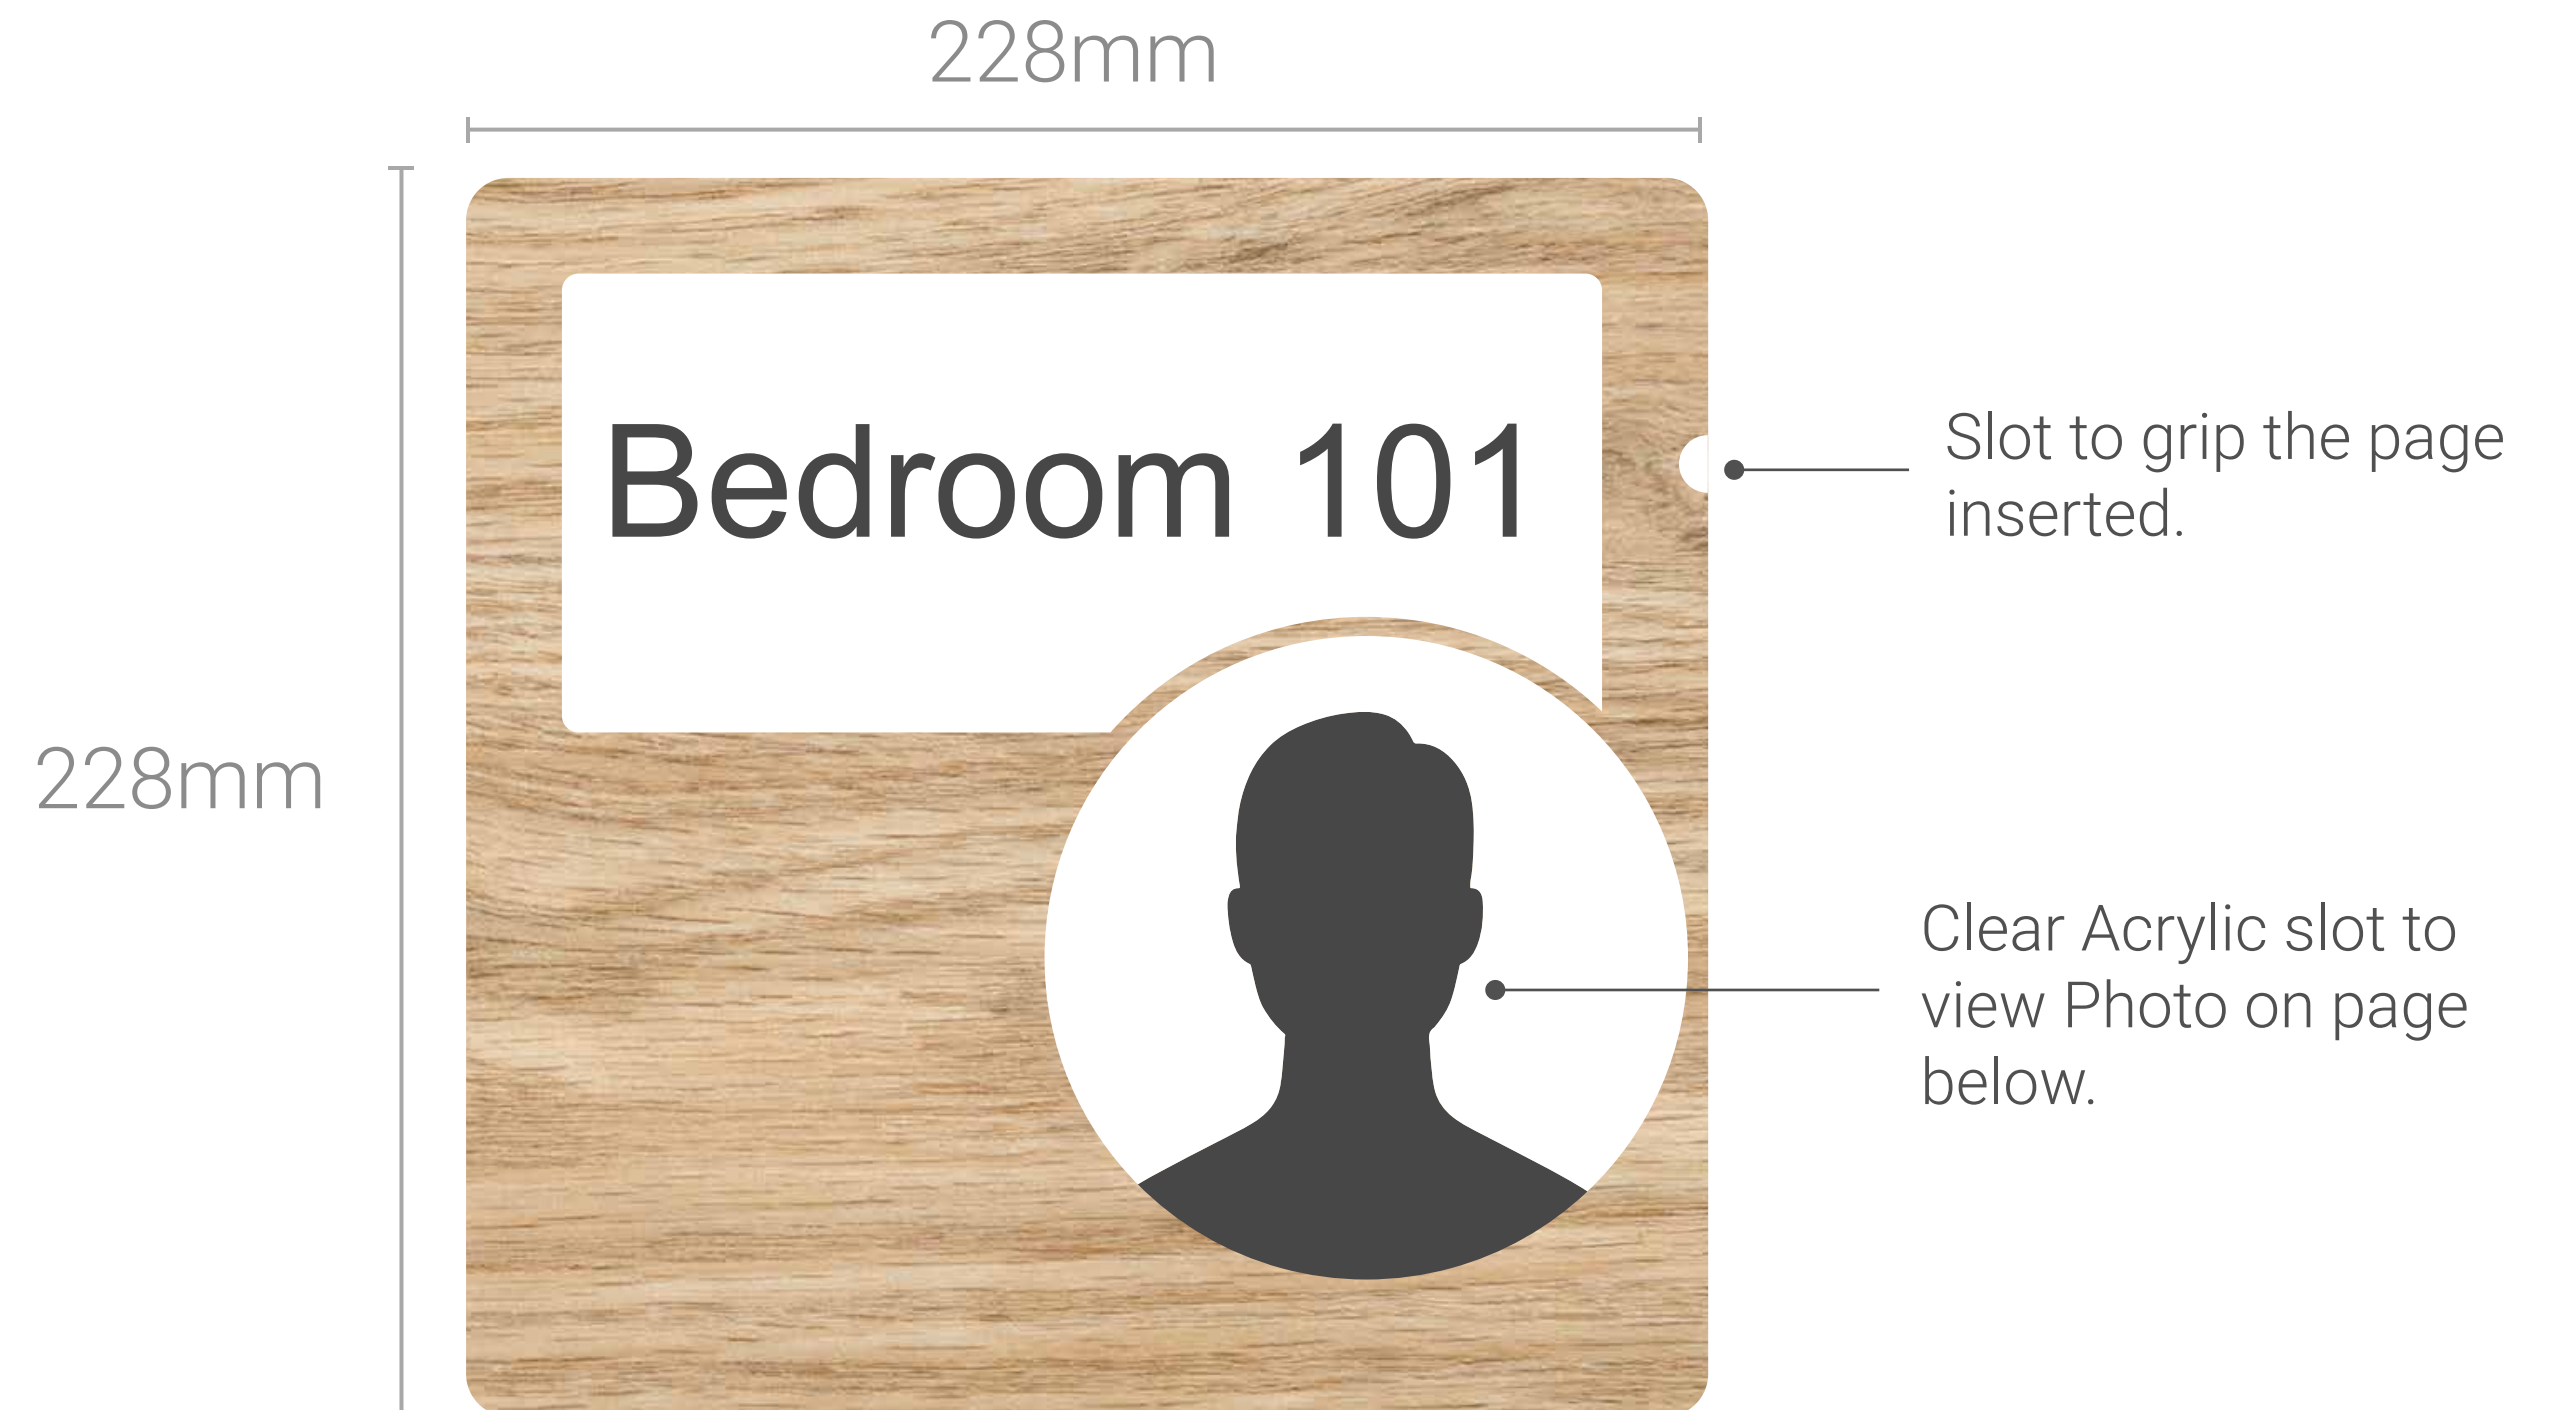

Paperflex Signage

The paperflex signage allows for a paper insert which allows the staff to edit the text and picture shown on a daily basis. It has a slot on the right hand side to grip the page to ensure it is secure when in use, but easily changed when needed.

- 2mm Anti-Glare Panel & 5mm White Acrylic
- Dimensions: 228 x 228mm
- Panel Colour: Oak
- Font: Arial
- Tactile as per the dementia range.
- Fixing: VHB Tape