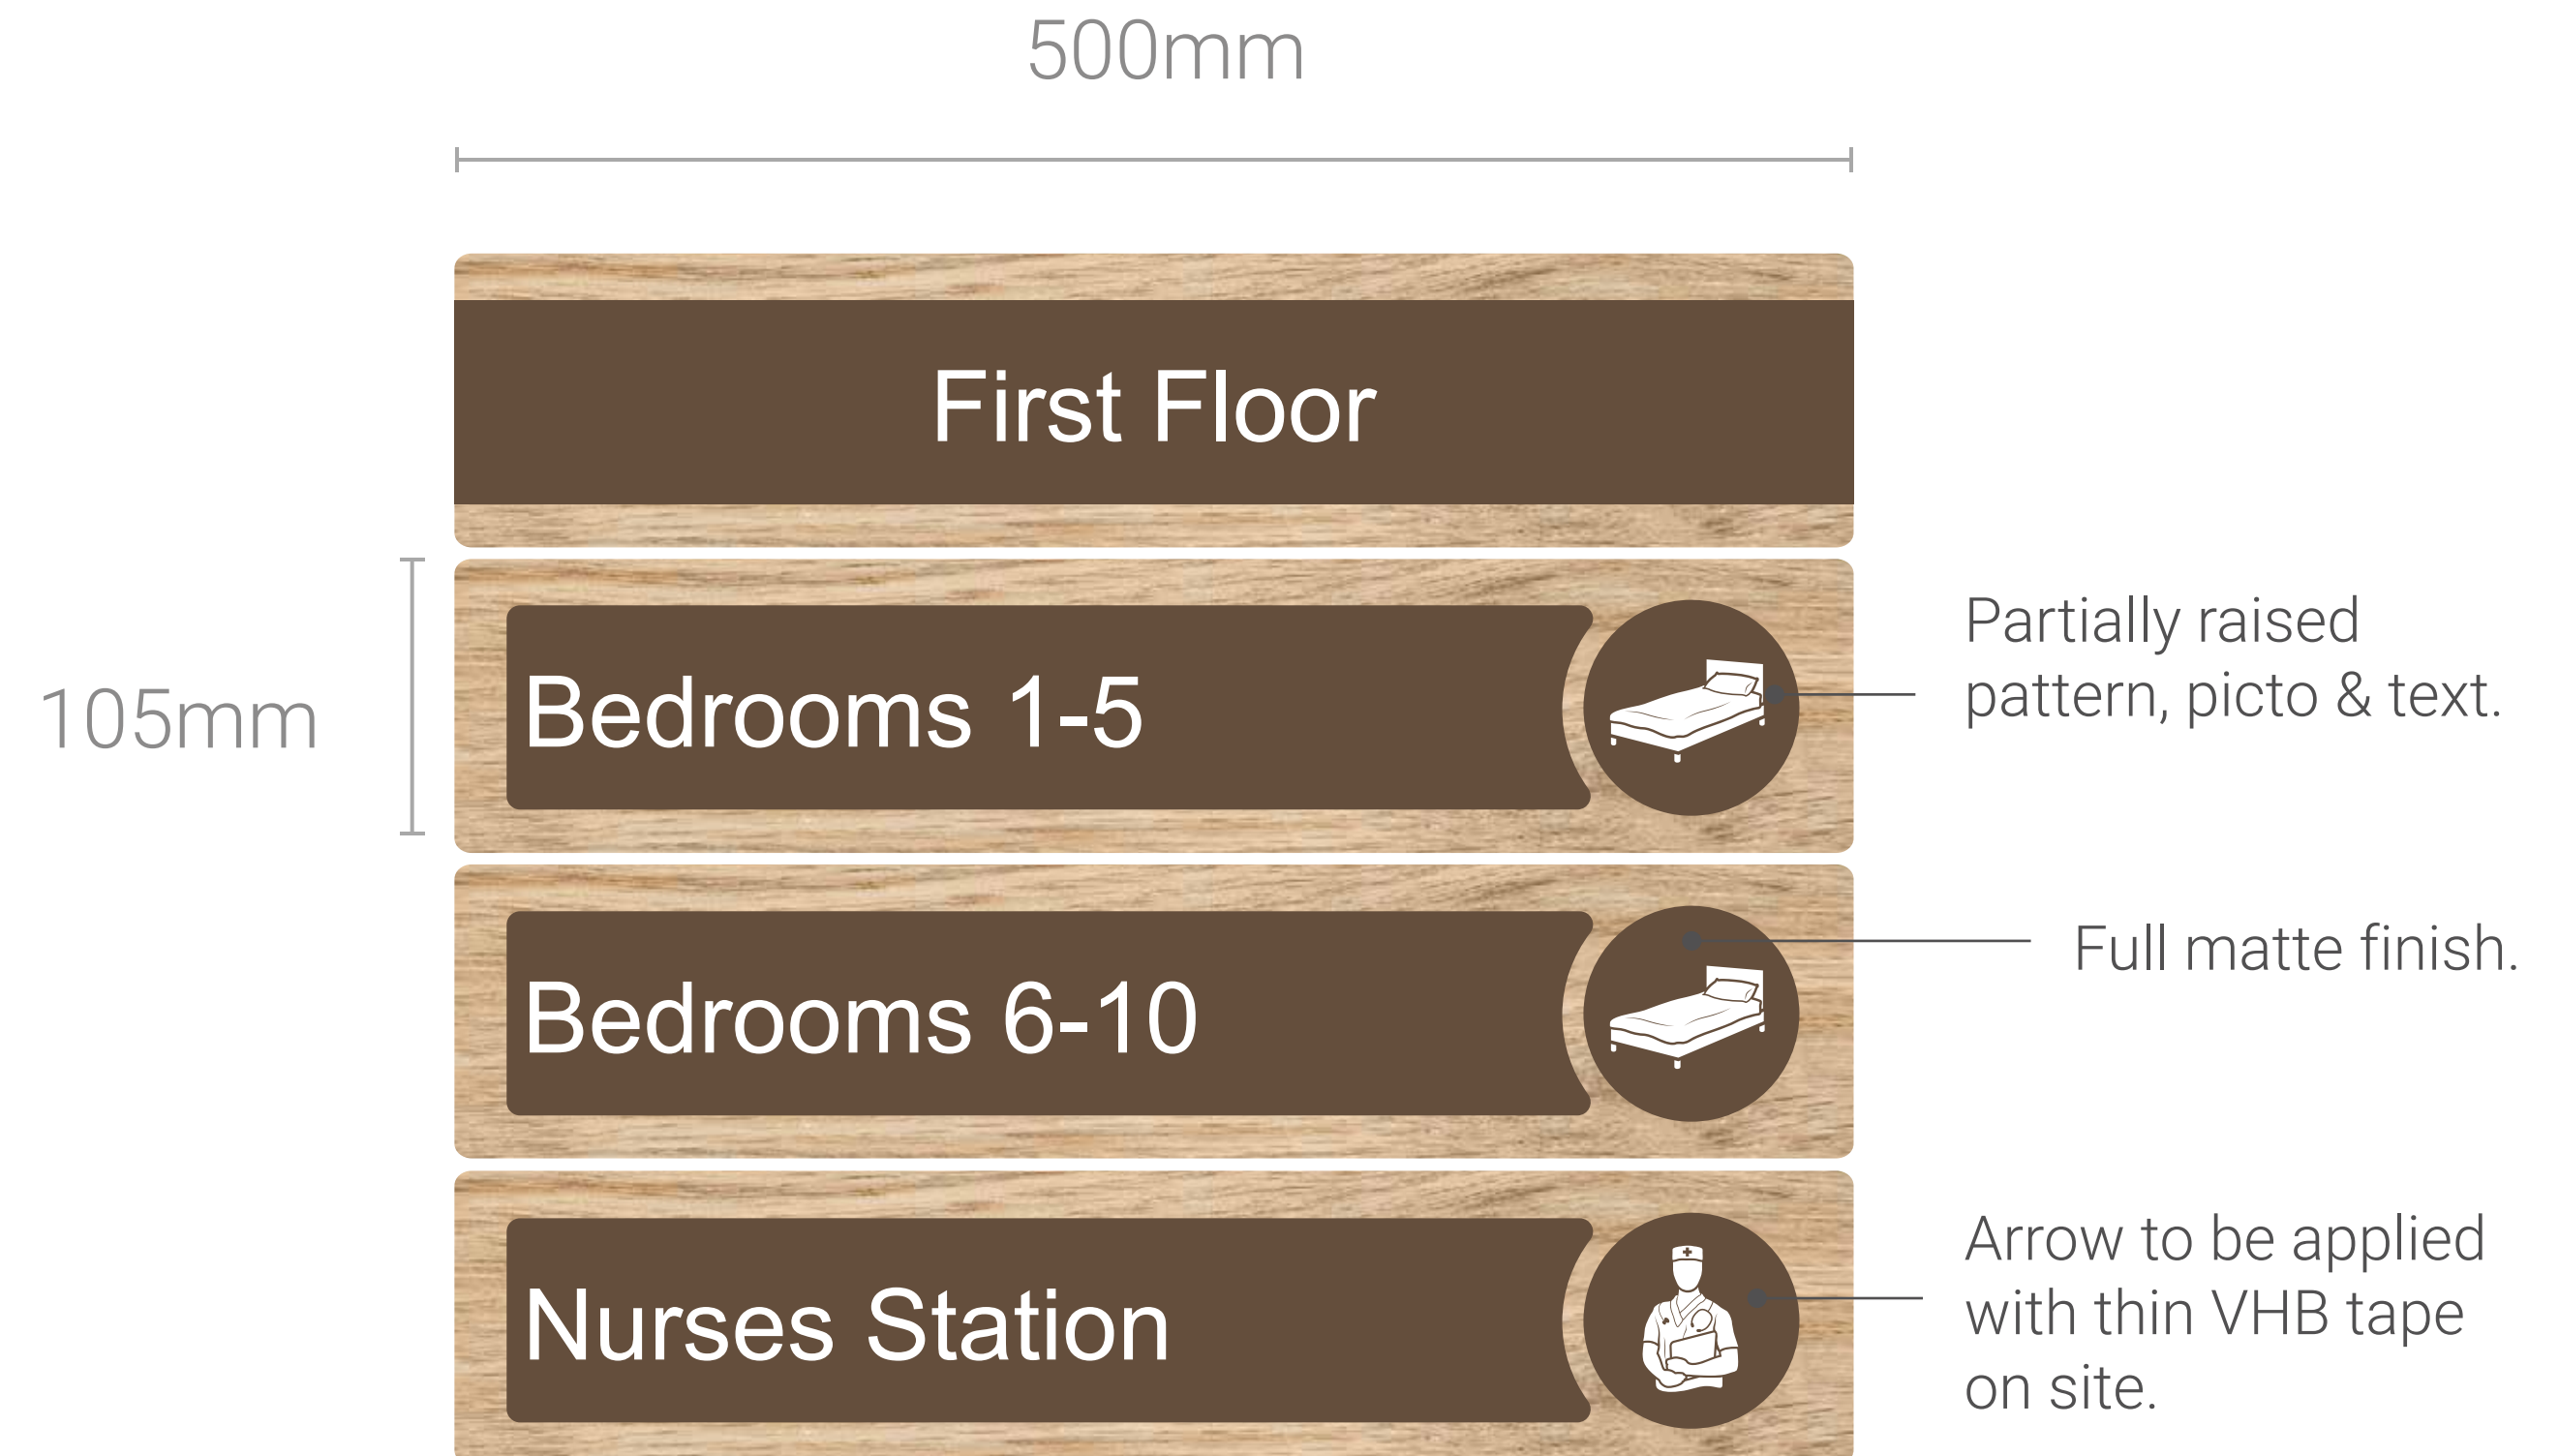

- 2.8mm Acrylic Panel (Dementia Range Standard)
- Dimensions: 228 x 228mm
- Panel Colour: Oak
- Font: Arial
- Tactile as per the dementia range.
- Fixing: VHB Tape

Dementia Friendly Door Signage Quantities

- 2mm Anti-Glare Panel & 5mm White Acrylic
- Dimensions: 228 x 228mm
- Panel Colour: Oak
- Font: Arial
- Tactile as per the dementia range.
- Fixing: VHB Tape

Paperflex Sign Quantities

Quantity: 59

Orientational Signage

The orientational signage follows the design of the dementia friendly signage family and comes with the standard text and pictogram. This does not have a removable disc like the directional signage.

- 2.8mm Acrylic Capped ABS
- Dimensions: 105 x 500mm
- Panel Colour: Oak
- Font: Arial
- Tactile as per the dementia range.
- Fixing: VHB Tape

- 2.8mm Acrylic Panel (Dementia Range Standard)
- Dimensions: 105 x 500mm
- Panel Colour: Oak
- Font: Arial
- Tactile as per the dementia range.
- Fixing: VHB Tape

Directional Signage Quantities

Directional No.1