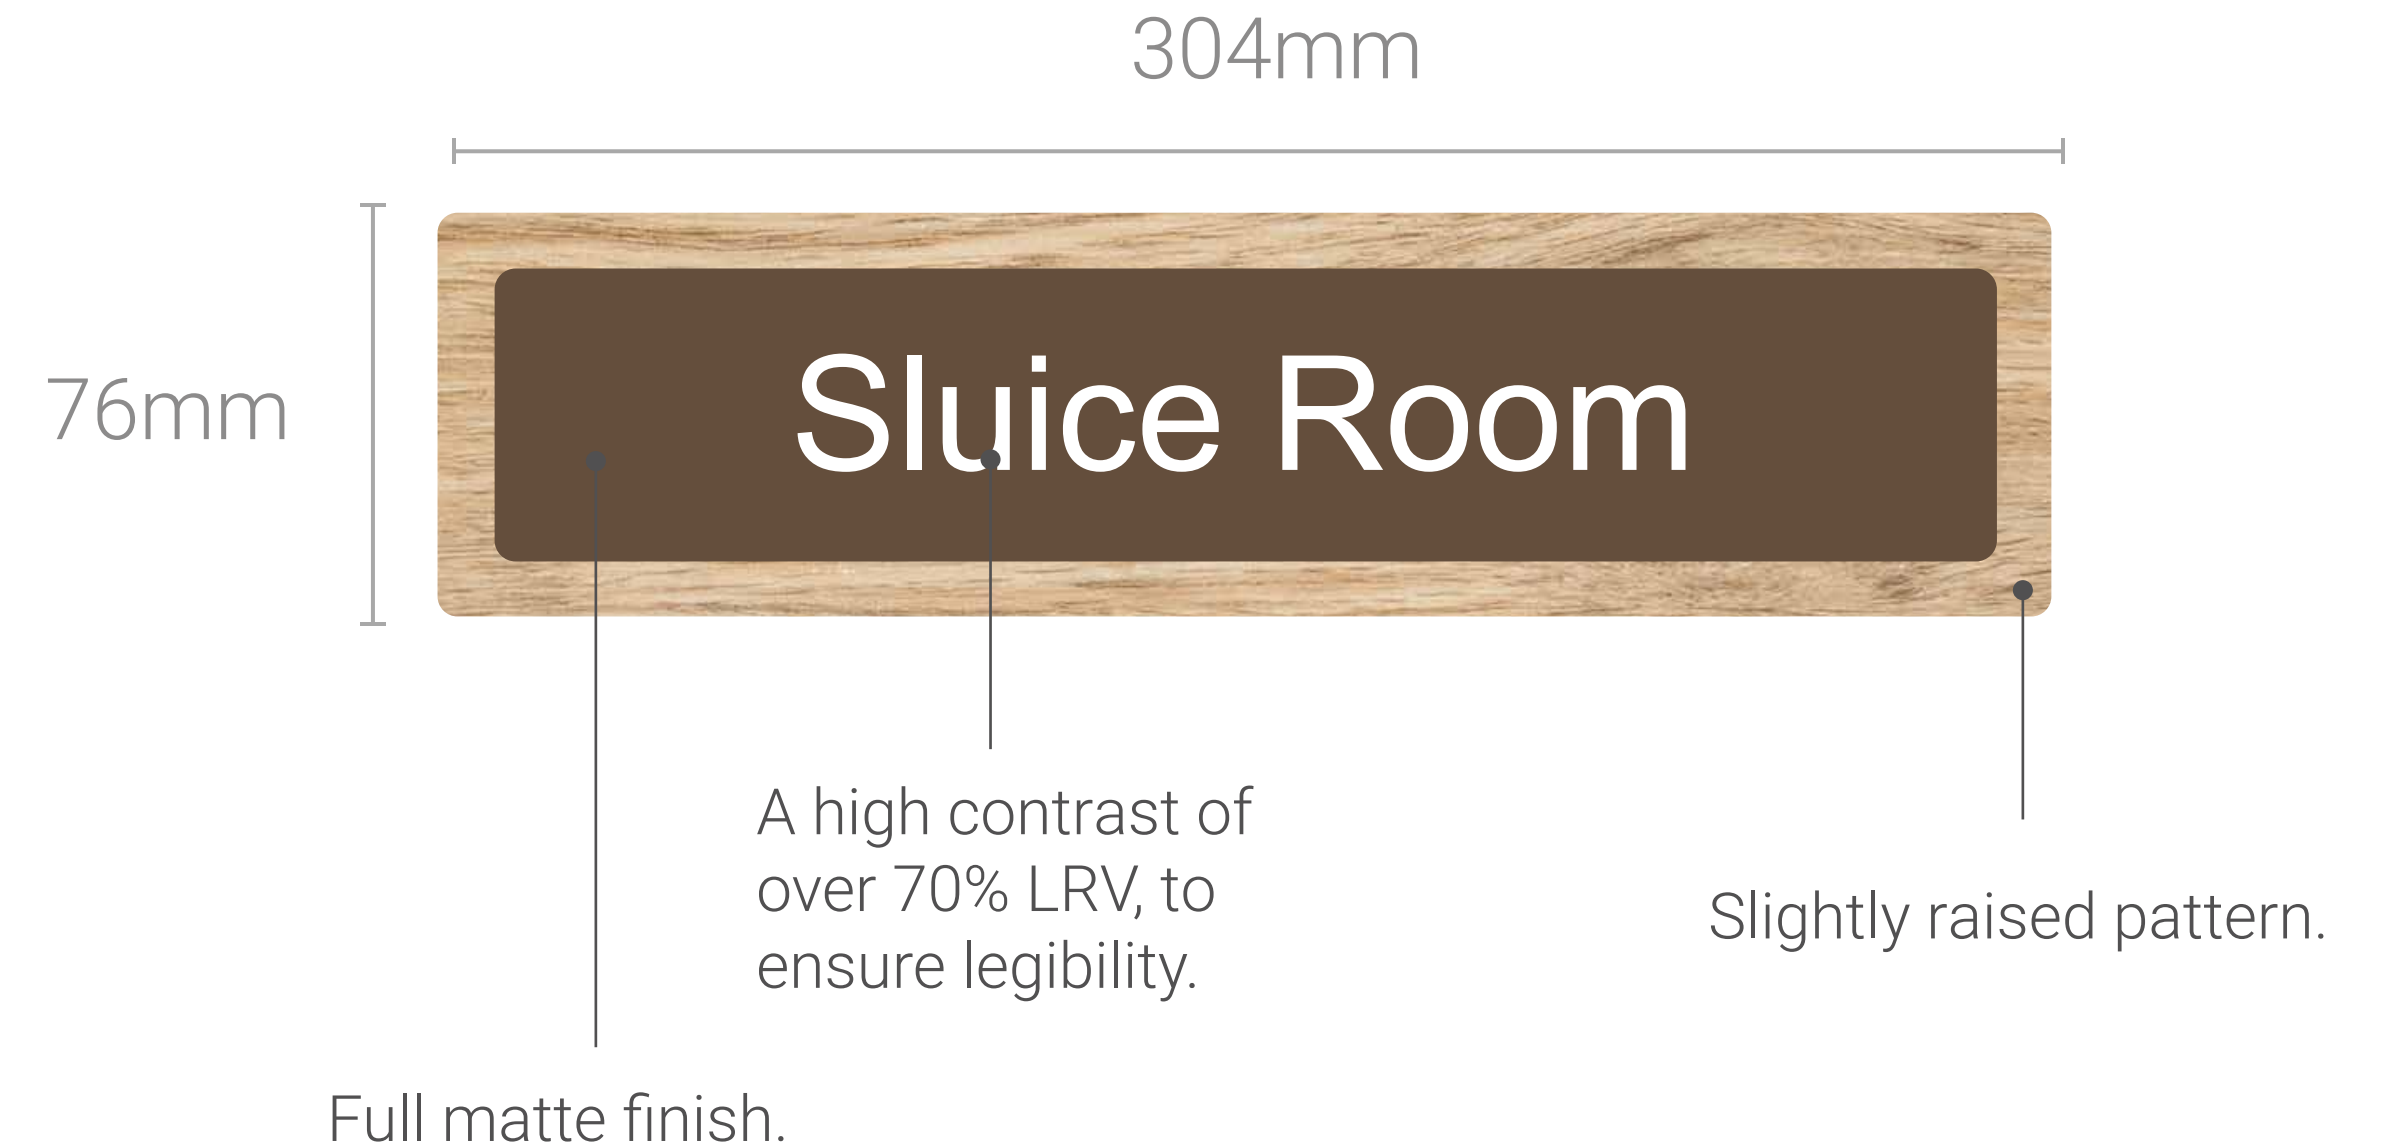

signage for care
by Wayfinders

Sample Home

07.07.20

Dementia Friendly Door Signage

A Wayfinders door sign is used to help identify a room/location to a resident with dementia.

The high contrast and recognizability of the icon helps the user identify its purpose, while the overall sign helps promote the interior of the building.

- 2.8mm Acrylic Panel (Dementia Range Standard)
- Dimensions: 228 x 228mm
- Panel Colour: Oak
- Font: Arial
- Tactile as per the dementia range.
- Fixing: VHB Tape

Dementia Friendly Door Signage Quantities

Quantity: 4

Quantity: 2

Quantity: 3

Quantity: 4

Quantity: 5

Low Profile Signage

The staff door signage (or for any users not suffering with dementia) is designed to the same style as the rest of the sign family, while having the subtlety of not being mistake for the dementia friendly door sign.

- 2.8mm Acrylic Panel (Dementia Range Standard)
- Dimensions: 76 x 304mm
- Panel Colour: Oak
- Font: Arial
- Tactile as per the dementia range.
- Fixing: VHB Tape

Low Profile Signage Quantities

Sluice Room