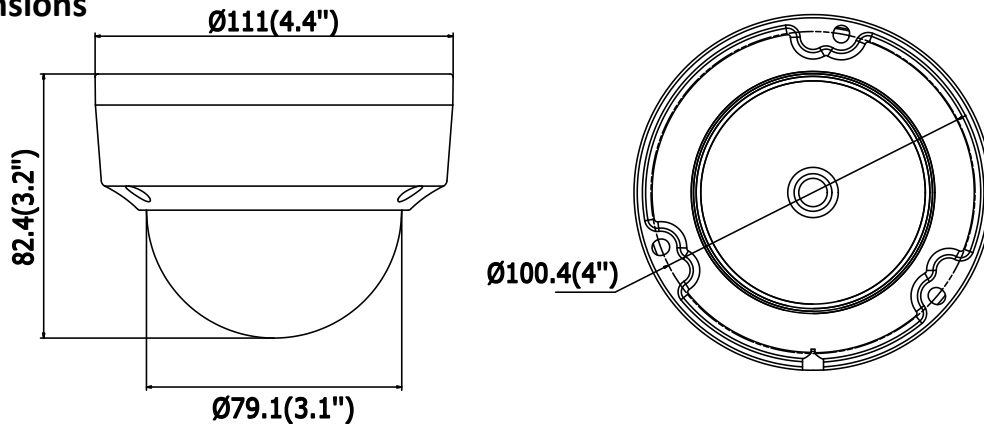

Dimensions

Unit: mm

Accessories

DS-1259ZJ

DS-1272ZJ-110

DS-1272ZJ-110B

DS-1271ZJ-110

DS-1280ZJ-DM18

DS-1276ZJ

DS-1275ZJ

DS-1250ZJ

Distributed by

HIKVISION®

Headquarters

No.555 Qianmo Road, Binjiang District,
Hangzhou 310051, China
T +86-571-8807-5998
overseasbusiness@hikvision.com

Hikvision USA
T +1-909-895-0400
sales.usa@hikvision.com

Hikvision Australia
T +61-2-8599-4233
salesau@hikvision.com

Hikvision India
T +91-22-28469900
sales@pramahikvision.com

Hikvision Canada
T +1-866-200-6690
sales.canada@hikvision.com

Hikvision Thailand
T +662-275-9949
sales.thailand@hikvision.com

Hikvision Europe
T +31-23-5542770
sales.eu@hikvision.com

Hikvision Italy
T +39-0438-6902
info.it@hikvision.com

Hikvision Brazil
T +55 11 3318-0050
Latam.support@hikvision.com

Hikvision Turkey
T +90 (216)521 7070- 7074
sales.tr@hikvision.com

Hikvision Malaysia
T +601-7652-2413
sales.my@hikvision.com

Hikvision UK & Ireland
T +01628-902140
sales.uk@hikvision.com

Hikvision South Africa
Tel: +27 (10) 0351172
sale.africa@hikvision.com

Hikvision France
T +33(0)1-85-330-450
info.fr@hikvision.com

Hikvision Kazakhstan
T +7-727-9730667
nikia.panfilov@hikvision.ru

Hikvision Vietnam
T +84-974270888
sales.vt@hikvision.com

Hikvision UAE
T +971-4-4432090
salesme@hikvision.com

Hikvision Singapore
T +65-6684-4718
sg@hikvision.com

Hikvision Spain
T +34-91-737-16-55
info.es@hikvision.com

Hikvision Tashkent
T +99-87-1238-9438
uzb@hikvision.ru

Hikvision Hong Kong
T +852-2151-1761
info.hk@hikvision.com

Hikvision Russia
T +7-495-669-67-99
sateru@hikvision.com

Hikvision Korea
T +82-(0)31-731-8817
sales.korea@hikvision.com

Hikvision Poland
T +48-22-460-01-50
info.pl@hikvision.com

Hikvision Indonesia
T +62-21-2933759
Sales.Indonesia@hikvision.com

Hikvision Colombia
sales.colombia@hikvision.com