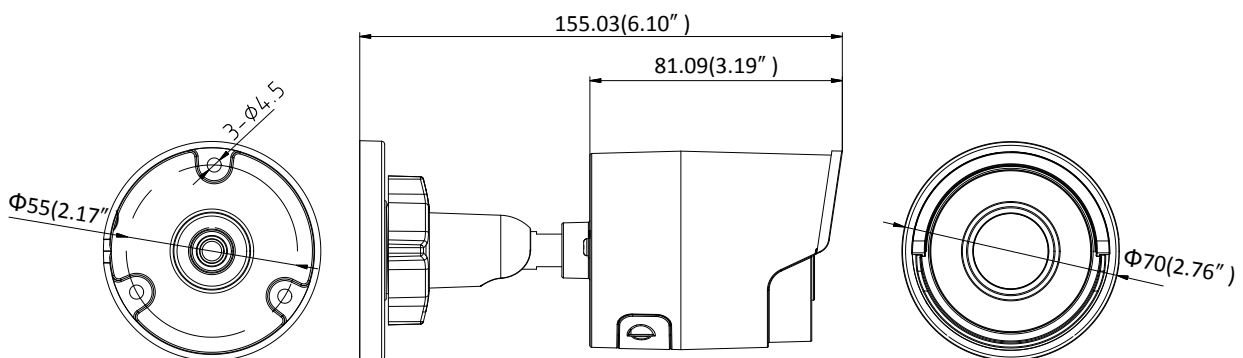

Available Models

DS-2CD2085FWD-I

Dimensions

Unit: mm