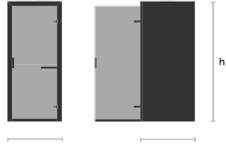

Variations

Sitting
PTL-SIT

Standing
PTL-STD

Finishes

MFC clad finish

MFC 1: Platinum White

Internal finish

Internal Acoustic Wall: Dark Grey

Dimensions

Sitting

Depth: 1015
Height: 2235
Width: 1015
Internal Depth: 909
Desk Height: 740

Standing

Depth: 1015
Height: 2235
Width: 1015
Internal Depth: 909
Desk Height: 1015

Note: Overall height may increase up to 3/8" due to adjustment feet