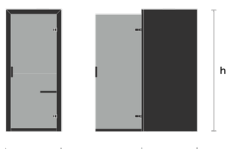

Variations

Sitting
PTL-SIT

Standing
PTL-STD

Finishes

MFC clad finish

MFC 1: Platinum White

Internal finish

Internal Acoustic Wall: Dark Grey

Dimensions

Sitting

Depth: 1015
Height: 2235
Width: 1015
Internal Depth: 909
Desk Height: 740

Standing

Depth: 1015
Height: 2235
Width: 1015
Internal Depth: 909
Desk Height: 1015

Note: Overall height may increase up to 3/8" due to adjustment feet