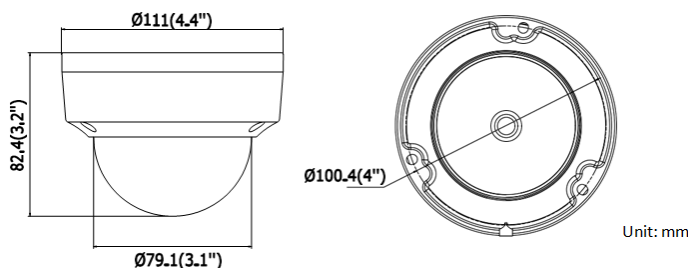

Dimensions

DS-2CD2135FWD-I	
Camera	
Image Sensor	1/2.8" Progressive Scan CMOS
Minimum Illumination	Color: 0.008 lux @(F1.6, AGC ON), 0 lux with IR
Shutter Time	1/3 s to 1/100,000 s
Slow Shutter	Supported
Lens	98° (2.8 mm), 78.7° (4 mm), 48° (6 mm), 37° (8 mm)
Lens Mount	M12
Iris	F1.6
3-Axis Adjustment	Pan: 0° to 355°; Tilt: 0° to 75°; Rotate: 0° to 355°
Day and Night	IR Cut Filter
DNR	3D DNR
Wide Dynamic Range	120 dB
Compression Standard	
Video Compression	Main stream: H.265+ / H.265 / H.264+ / H.264; sub stream: H.265+ / H.265 / H.264+ / H.264 / MJPEG; third stream: H.265+ / H.265 / H.264+ / H.264
H.264 Type	Main profile / high profile
H.264+	Support
H.265 Type	Main profile
H.265+	Support
Video Bit Rate	32 Kbps to 16 Mbps
Image	
Maximum Resolution	2048 × 1536
Main Stream	30 fps (2048 × 1536, 1920 × 1080, 1280 × 720)
Sub Stream	30 fps (640 × 360, 352 × 240)
Third Stream	30 fps (1280 × 720)
Image Enhancement	BLC / 3D DNR
Image Settings	Rotate mode supported. Brightness, contrast, saturation, and sharpness are adjustable via web browser and client software
ROI (Region of Interest)	Separate support for one fixed region in main and sub streams
Target Cropping	Supported
Day / Night Switch	Auto / scheduled
Network	
Network Storage	Support for microSD / SDHC / SDXC card (128G), local storage, NAS (NFS, SMB/CIFS), ANR
Alarm Trigger	Motion detection, tampering alarm, network disconnected, IP address conflict, illegal login, HDD full, HDD error
Protocols	TCP/IP, UDP, ICMP, HTTP, HTTPS, FTP, DHCP, DNS, DDNS, RTP, RTSP, RTCP, PPPoE, NTP, UPnP, SMTP, SNMP, IGMP, 802.1X, QoS, IPv6
Standard	ONVIF (PROFILE S, PROFILE G), PSIA, CGI, ISAPI
General Function	One-key reset, anti-flicker, heartbeat, mirror, password protection, privacy mask, watermark, IP address filter
Interface	
Communication Interface	1 RJ45 10M/100M self-adaptive Ethernet port
On-board Storage	Built-in microSD / SDHC / SDXC slot, up to 128 GB
Smart Feature Set	
Behavior Analysis	Line crossing detection, intrusion detection, unattended baggage detection, object removal detection
Line Crossing Detection	Cross a pre-defined virtual line, up to 1 pre-defined virtual line supported
Intrusion Detection	Enter and loiter in a pre-defined virtual region, up to 1 pre-defined virtual region supported
Object Removal Detection	Objects removed from a pre-defined region, such as exhibits on display
Unattended Baggage Detection	Objects left over in the pre-defined region such as baggage, purses, and dangerous materials
Recognition	Face detection
General	
Operating Conditions	-22° F to 140° F (-30° C to 60° C), Humidity 95% or less (non-condensing)
Power	12 VDC ± 25%, 5.5 W; PoE (802.3af, class 3), 7 W
IR Range	Up to 100 ft (30 m)
Protection Level	IP67, IK10
Dimensions	Camera: Ø 4.4" x 3.2" (Ø 111 x 82.4 mm)
Weight	1.1 lbs (500 g)