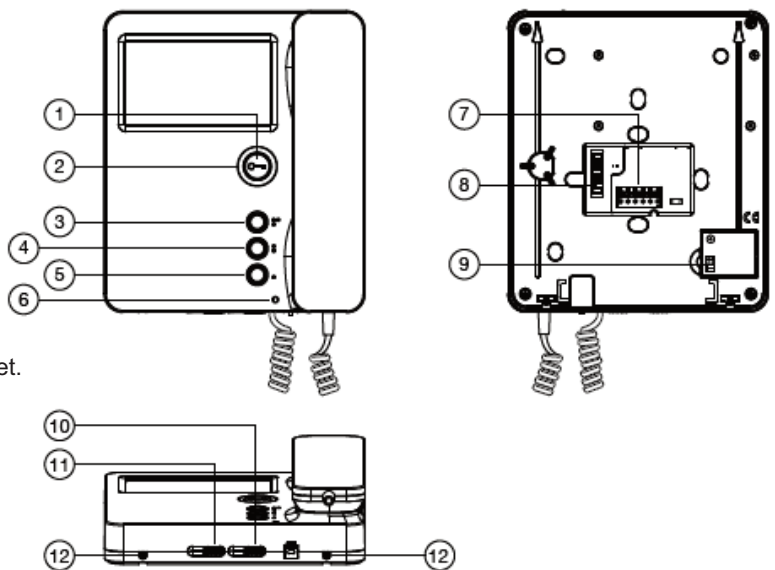

 **INDOOR STATIONS**

| 2
voice |

miro

Colour Video Doorphone
REF: 1750/1

- Possibility of connection with other indoor stations
- Automatic door opener service
- Auto-on function
- Possibility of connection with existing 2Voice system
- Compact
- Built-in induction loop for hearing aid users

URMET IS IN YOUR LIFE

INDOOR STATIONS

Components description and features:

Dimensions: 200 x 175 x 52 (27)mm

1. Door opener button
2. Green LED located under door opener button
3. 4. 5. Button
6. Two-coloured LED
7. Terminals for system connection
8. Configuration dip-switch
9. Pre-set for in/out connection with accessory Sch. 1750/50
10. Brightness
11. Colour
12. Screws to fasten video doorphone to the supplied metal bracket.

- Monitor for 2Voice system
- 4,3" 16:9 Colour monitor with handset
- Glossy-White colour
- Call volume adjustment
- Ring tone selection for external call and outdoor call
- MUTE function
- Colour and brightness adjustment
- Door open pushbutton and 3 auxiliary pushbuttons for other applications (switchboard call, staircase lights,...)
- Second gate opening
- LED for active call signaling
- Possibility to undertake 3 intercom conversation
- Predisposition for IN-OUT connection (with 1750/50 accessory)
- Hearing aid compatible with acoustic devices
- Metal bracket for wall mounting compatible with 503 embedding boxes and 60mm round boxes
- DIP-Switch programming