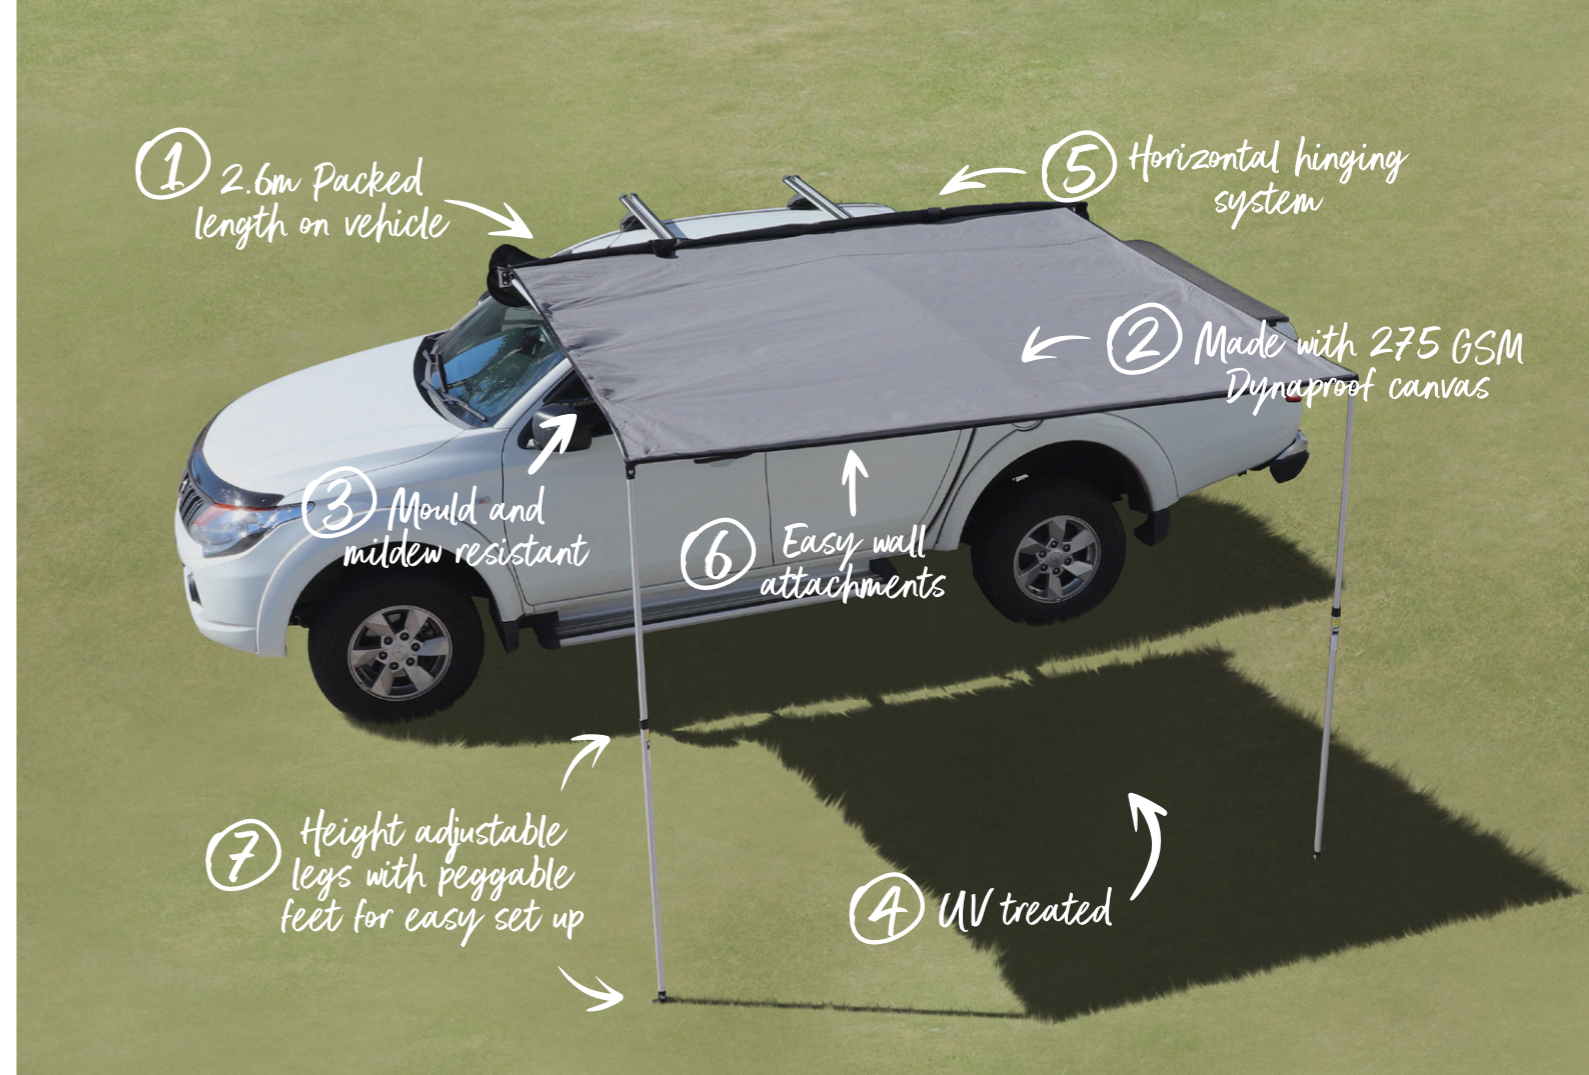

OUTBOUND

STAND EASY ERV AWNING

SUPAPEG
OUTDOOR GEAR CO.

better outdoors

STAND EASY ERV AWNING

Ideal for utes or family SUVs, this awning is designed for a simple setup. With a UPF 50+ rating, it provides shade to the side of your vehicle.

Our Stand Easy ERV Awning has a heavy-duty aluminium extrusion that increases its strength and prevents it from bending or flexing. The horizontal hinging system holds 2 arms that fold out and 2 aluminium twist lock legs with a swing down mechanism that makes setting up a breeze.

Keep your set up simple with the awning legs having our unique peggable foot, so no guy ropes are needed unless on the beach or in strong wind conditions.

Manufactured from UV treated, Australian made, 275 GSM Dynaproof Canvas which is mould & mildew resistant, the Stand Easy ERV Awning is tested for Australian conditions and designed to last!

Features

- ① 2.6m packed length on vehicle
- ② Made with Australian Made 275 GSM Dynaproof Canvas
- ③ Mould and mildew resistant
- ④ UV treated and tested for Australian conditions
- ⑤ Horizontal hinging system for low profile and better clearance
- ⑥ Easy wall attachment for all three sides
- ⑦ 2.1m height adjustable legs with peggable feet for quick and easy setup
- ⑧ Includes mounting brackets that suit most vehicles