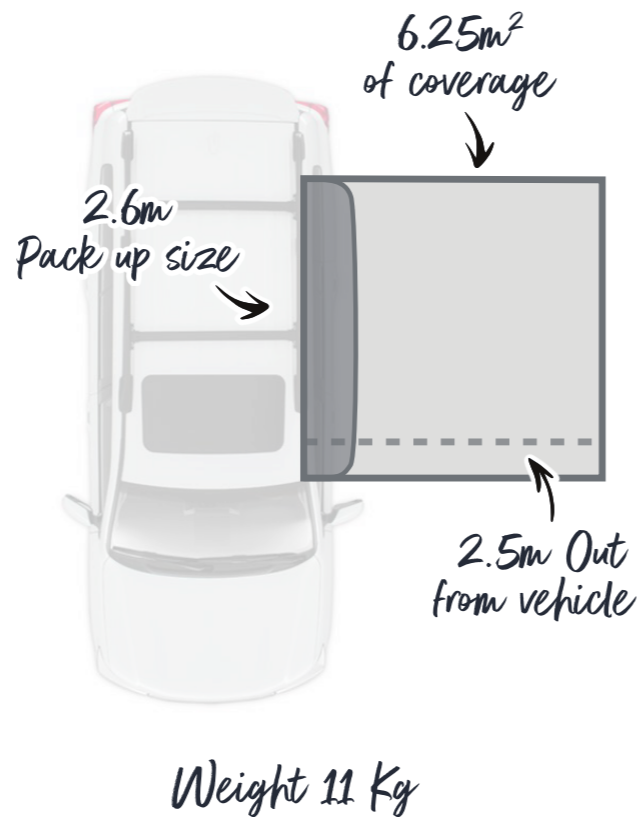

OUTBOUND

STAND EASY ERV AWNING

SUPAPEG
OUTDOOR GEAR CO.

better outdoors

STAND EASY ERV AWNING

Ideal for utes or family SUVs, this awning is designed for a simple setup. With a UPF 50+ rating, it provides shade to the side of your vehicle.

Features

- ① 2.6m packed length on vehicle
- ② Made with Australian Made 275 GSM Dynaproof Canvas
- ③ Mould and mildew resistant
- ④ UV treated and tested for Australian conditions
- ⑤ Horizontal hinging system for low profile and better clearance
- ⑥ Easy wall attachment for all three sides
- ⑦ 2.1m height adjustable legs with peggable feet for quick and easy setup
- ⑧ Includes mounting brackets that suit most vehicles

COMPARISON TABLE

	 STAND EASY ERV	 180° WING	 RAPID WING 4	 RAPID WING 6	 SUPA WING
Coverage / m ²	6.25 m ²	8.2 m ²	10.8 m ²	17 m ²	20.35 m ²
Weight	11 Kg	14 Kg	15.5 Kg	21.2 Kg	28 kg
Pack Up Length	2.6 m	2.2 m	2.5 m	2.5 m	4.3 m
Set Up Length	2.5 m	6.1 m	4.7 m	7.4 m	8.2 m
Max Height	2.1 m	2.1 m	2.1 m	2.1 m	2.1 m
Out From Vehicle	2.5 m	2 m	2.2 m	2.2 m	2.4 m
Optional Walls	1-3	1-3	1-4	1-5	1-5
Australian Made	✓	✓	✓	✓	✓