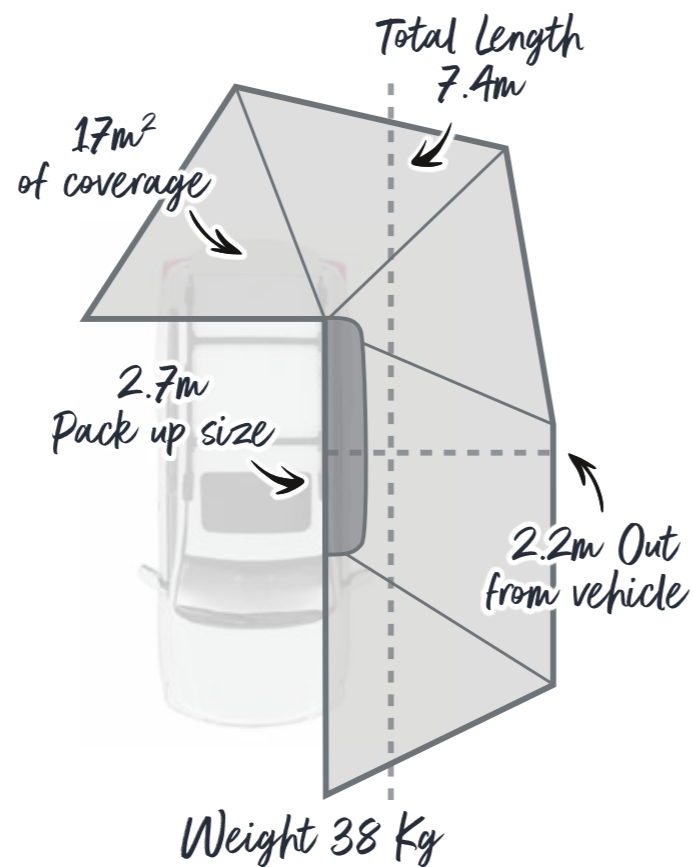

SHIELD 6 AWNING

Introducing the flagship product of Supa Peg's class leading awning range - the Outbound Shield 6!

Ideal for even the most novice camper, the Shield 6 sets up and packs down incredibly quickly and easily, allowing you to spend more time doing what you love.

Manufactured in South East Queensland, the Shield 6 has been specifically designed to be used without poles in all but the most extreme weather conditions. Set up at your favourite campsite, stop at the beach to fire up the BBQ or pull up at the side of the track to replace a tyre - and enjoy all the protection you might wish for but without poles!

Enjoy our fabulous Aussie outdoors in style and comfort under the tried and tested Australian made Coolabah 275 GSM Dynaproof canvas with an enormous 17m² of total coverage.

Get out and about and make the most of our great country with the Outbound Shield 6!

Features

- ① 2.7m packed length on vehicle
- ② Suitable for most vehicles and trailers where the rear bracket can be mounted close to the hinge
- ③ Australian Made Coolabah 275 GSM Dynaproof Canvas
- ④ Mould and mildew resistant
- ⑤ UV treated and tested for Australian conditions
- ⑥ Heavy-duty stainless steel hinge system
- ⑦ Extreme weather kit and easy wall attachments available as optional extras
- ⑧ Includes mounting brackets that suit most roof racks

COMPARISON TABLE

	SHIELD 6	RAPID WING 6	RAPID WING 4	180° WING	SUPA WING
Freestanding	YES	X	X	X	X
Coverage / m²	17 m²	17 m²	10.8 m²	8.2 m²	20.35 m²
Weight	38 Kg	21.2 Kg	15.5 Kg	14 Kg	28 kg
Pack Up Length	2.7 m	2.5 m	2.5 m	2.2 m	4.3 m
Set Up Length	7.4 m	7.4 m	4.7 m	6.1 m	8.2 m
Max Height	Height of Vehicle	2.1 m	2.1 m	2.1 m	2.1 m
Out From Vehicle	2.2 m	2.2 m	2.2 m	2 m	2.4 m
Optional Walls	1-5	1-5	1-4	1-3	1-5
Australian Made	✓	✓	✓	✓	✓