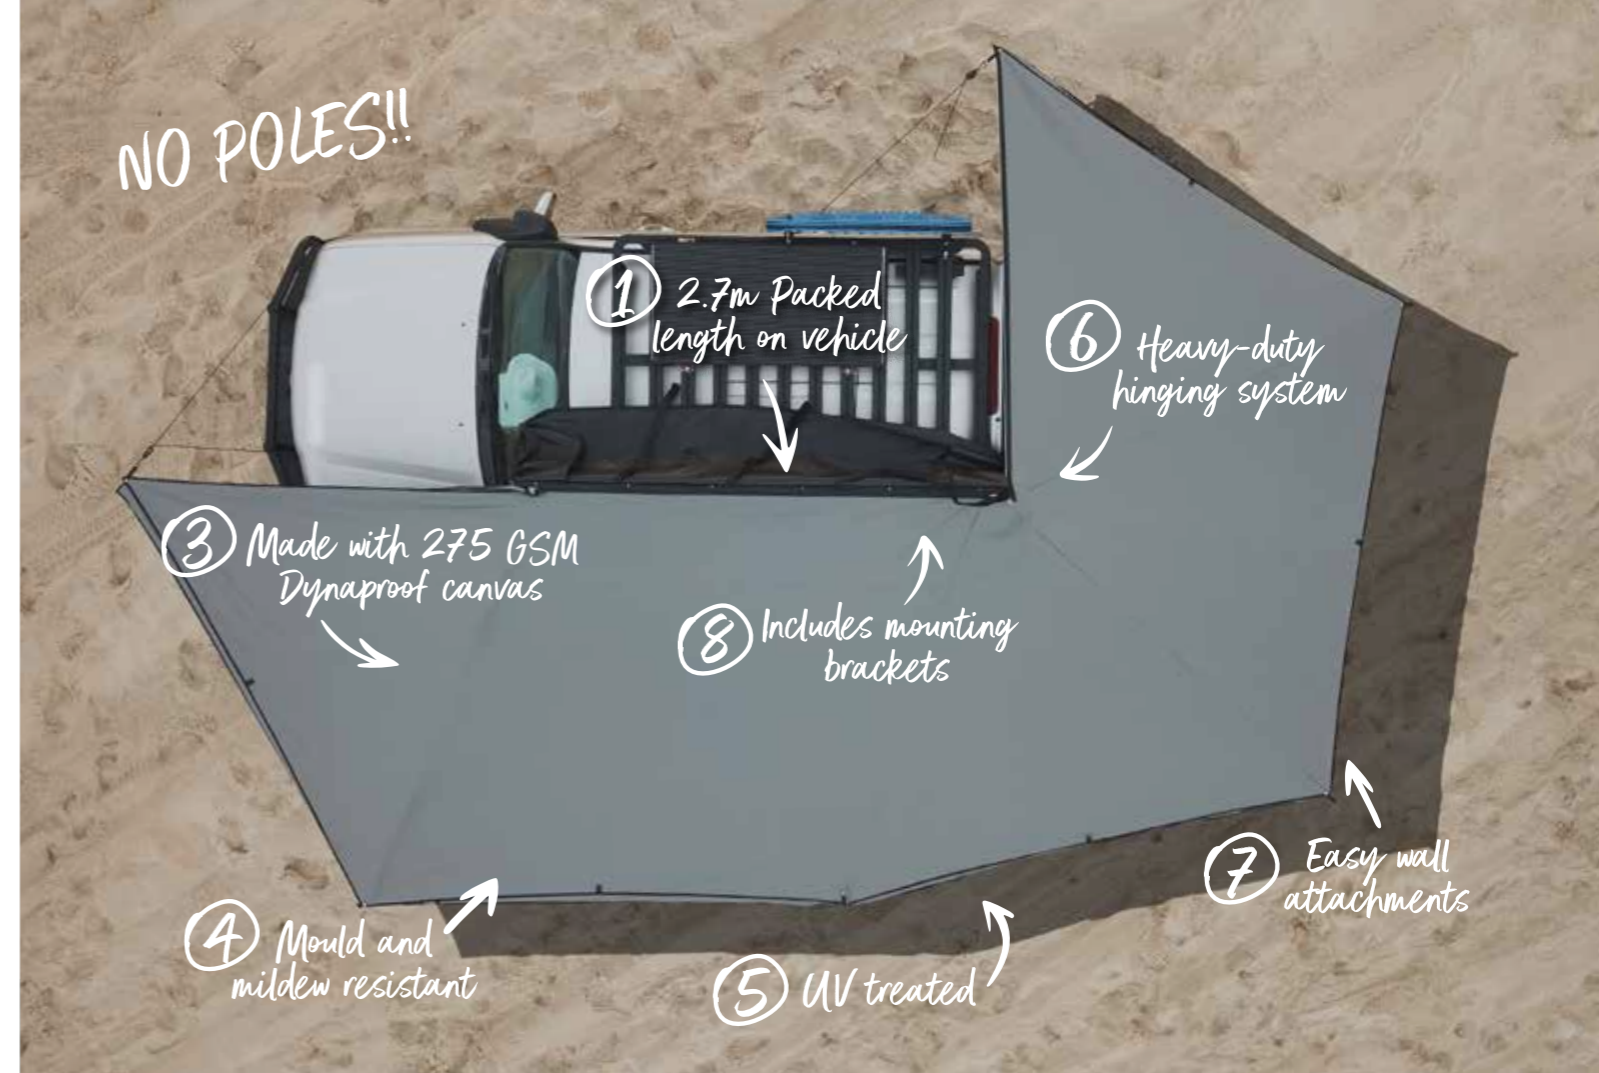

# SHIELD 6 AWNING

Introducing the flagship product of Supa Peg's class leading awning range - the Outbound Shield 6!

Ideal for even the most novice camper, the Shield 6 sets up and packs down incredibly quickly and easily, allowing you to spend more time doing what you love.

Manufactured in South East Queensland, the Shield 6 has been specifically designed to be used without poles in all but the most extreme weather conditions. Set up at your favourite campsite, stop at the beach to fire up the BBQ or pull up at the side of the track to replace a tyre - and enjoy all the protection you might wish for but without poles!

Enjoy our fabulous Aussie outdoors in style and comfort under the tried and tested Australian made Coolabah 275 GSM Dynaproof canvas with an enormous 17m<sup>2</sup> of total coverage.

Get out and about and make the most of our great country with the Outbound Shield 6!

## Features

- ① 2.7m packed length on vehicle
- ② Suitable for most vehicles and trailers where the rear bracket can be mounted close to the hinge
- ③ Australian Made Coolabah 275 GSM Dynaproof Canvas
- ④ Mould and mildew resistant
- ⑤ UV treated and tested for Australian conditions
- ⑥ Heavy-duty stainless steel hinge system
- ⑦ Extreme weather kit and easy wall attachments available as optional extras
- ⑧ Includes mounting brackets that suit most roof racks