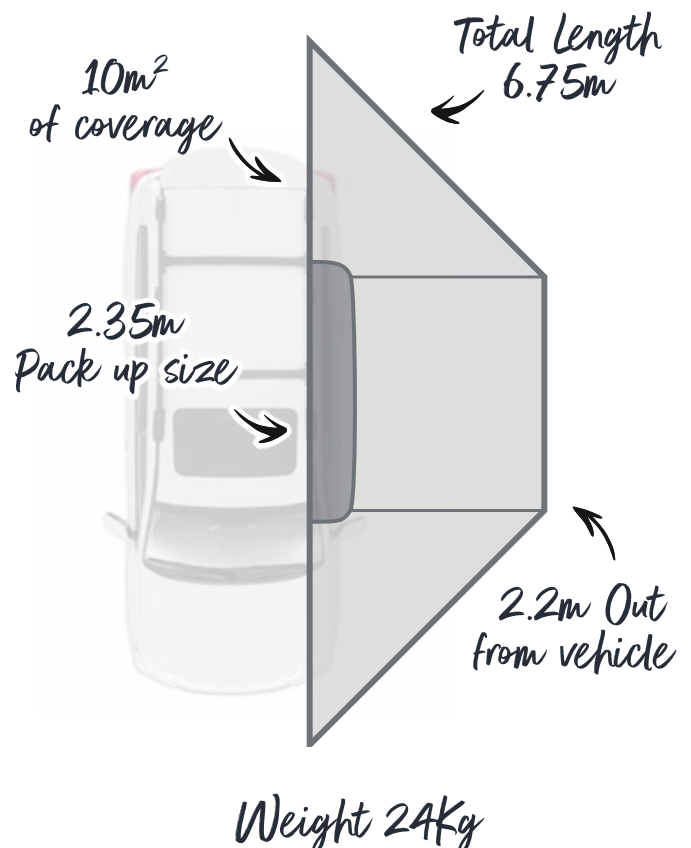

Enjoy our great Aussie outdoors in style in comfort with a perfect balance of weight (24kg) and coverage (10m²) under the tried and tested Coolabah 275 GSM Dynaproof canvas.

Get out and about and make the most of our great country with the Outbound Shield 3!

Features

- ① 2.35m packed length on vehicle
- ② Weight of 24kg
- ③ 10m² coverage
- ④ Australian made Coolabah 275 GSM Dynaproof canvas which is mould and mildew resistant
- ⑤ UV treated and tested for Australian conditions
- ⑥ Heavy duty stainless steel hinge system
- ⑦ Includes guy ropes, nuts & bolts and mounting brackets that suit most roof racks
- ⑧ Extreme weather kit and easy to use wall attachments (solid/window/door) available as optional extras