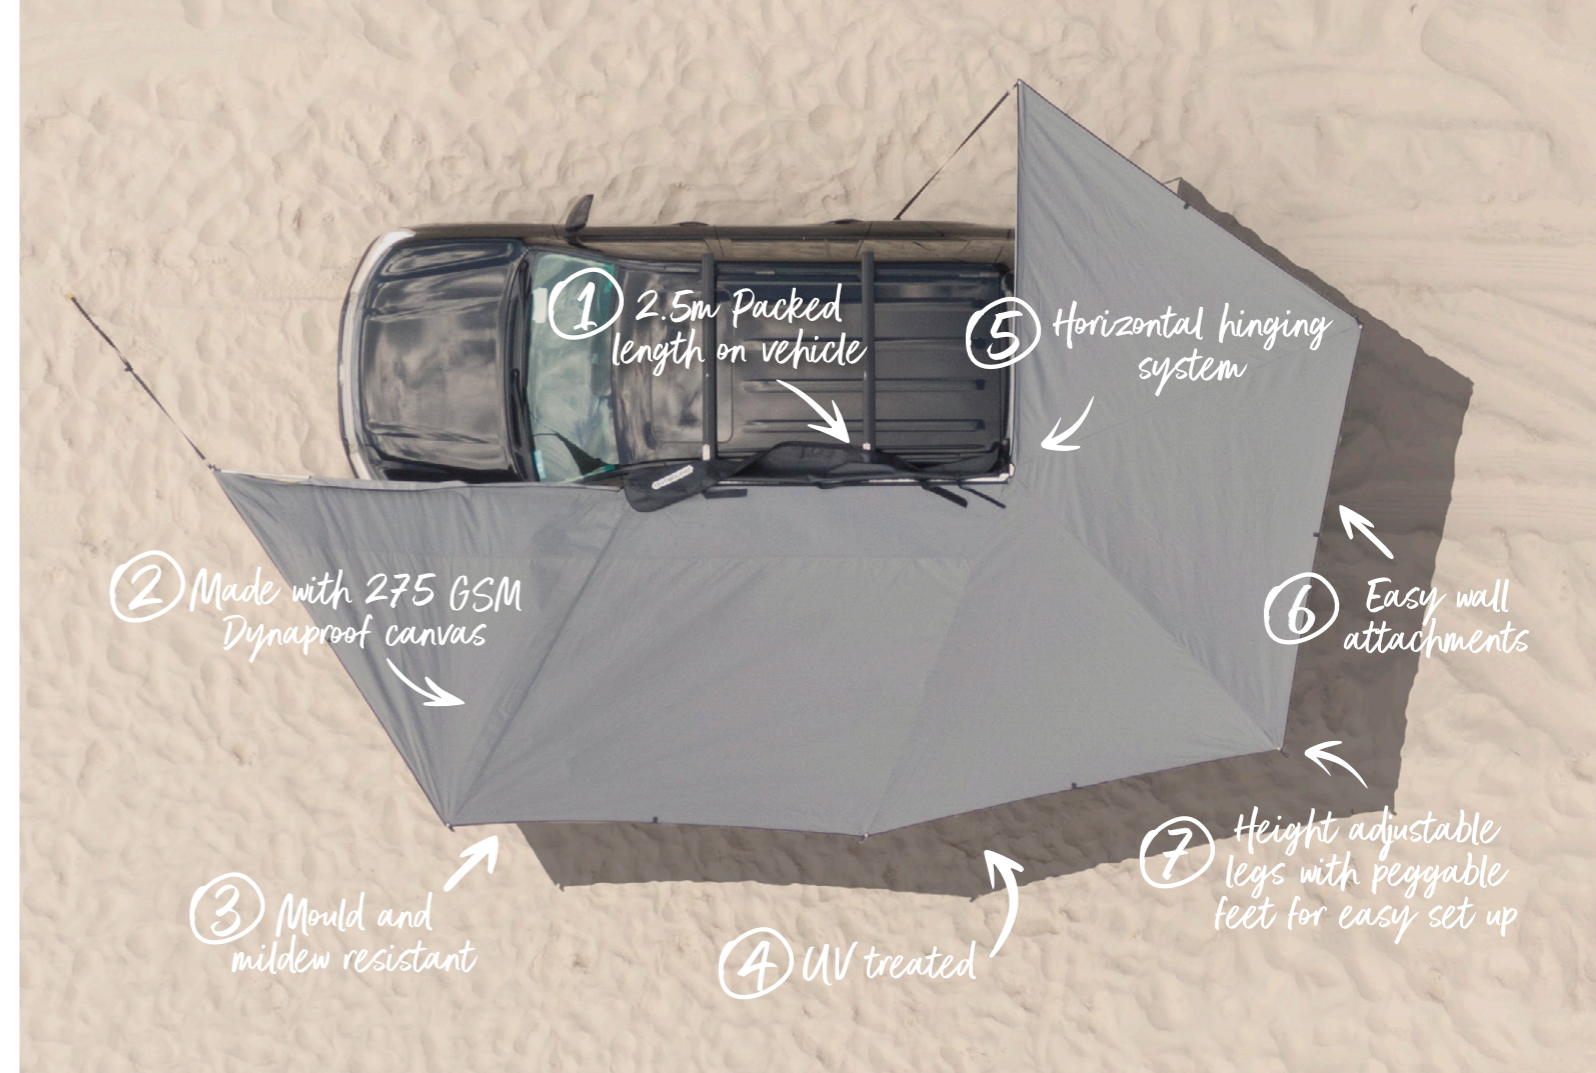

OUTBOUND

RAPID WING 6 AWNING

SUPAPEG
OUTDOOR GEAR CO.

better outdoors

RAPID WING 6 AWNING

Ideal for utes or family SUVs, this awning is designed for a simple setup. With a UPF 50+ rating, it provides shade to the side and rear of your vehicle.

Our Rapid Wing 6 Awning has a heavy-duty aluminium extrusion that increases its strength and prevents it from bending or flexing. The horizontal hinging system holds 6 arms that fold out to give the awning its wing shape. The awning's 6 aluminium twist lock legs have a swing down mechanism that makes setting up a breeze.

Keep your set up simple with the awning legs having our unique peggable foot, so no guy ropes are needed unless on the beach or in strong wind conditions.

Manufactured from UV treated, Australian made, 275 GSM Dynaproof Canvas which is mould & mildew resistant, the Rapid Wing 6 Awning is tested for Australian conditions and designed to last!

Features

- ① 2.5m packed length on vehicle
- ② Made with Australian Made 275 GSM Dynaproof Canvas
- ③ Mould and mildew resistant
- ④ UV treated and tested for Australian conditions
- ⑤ Horizontal hinging system for low profile and better clearance
- ⑥ Easy wall attachment for all sides
- ⑦ 2.1m height adjustable legs with peggable feet for quick and easy setup
- ⑧ Includes mounting brackets that suit most vehicles