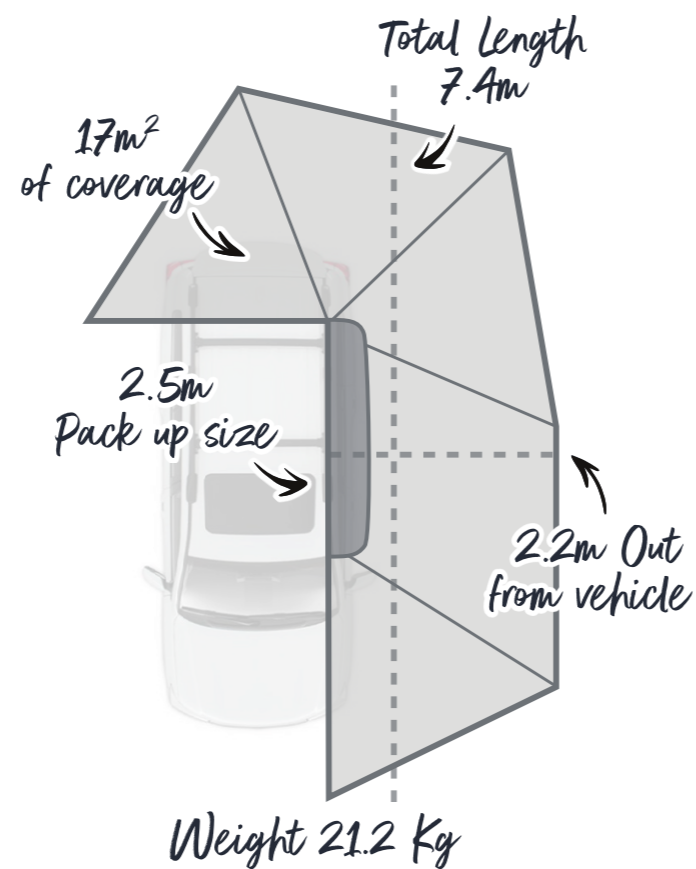

Features

- ① 2.5m packed length on vehicle
- ② Made with Australian Made 275 GSM Dynaproof Canvas
- ③ Mould and mildew resistant
- ④ UV treated and tested for Australian conditions
- ⑤ Horizontal hinging system for low profile and better clearance
- ⑥ Easy wall attachment for all sides
- ⑦ 2.1m height adjustable legs with peggable feet for quick and easy setup
- ⑧ Includes mounting brackets that suit most vehicles