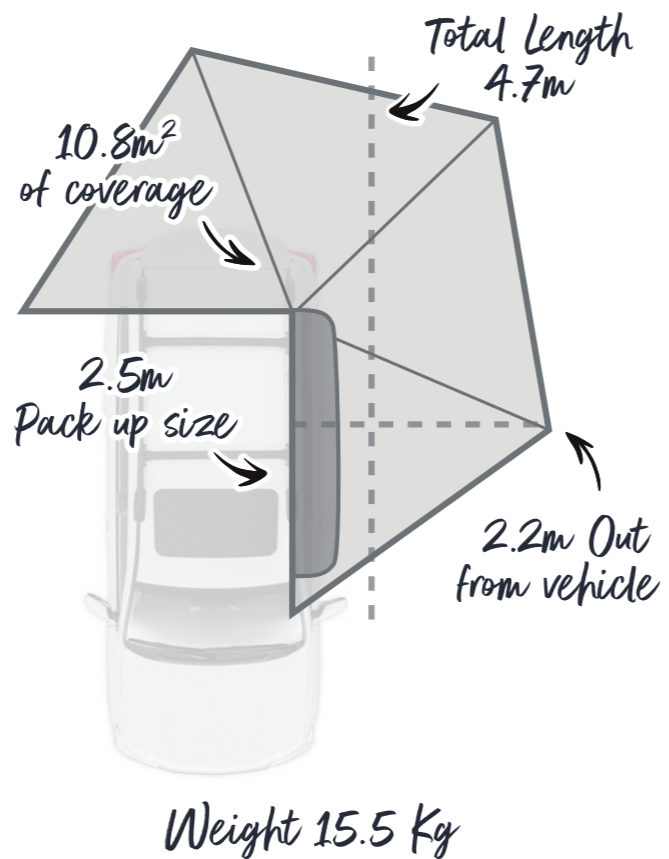

OUTBOUND

RAPID WING 4 AWNING

SUPAPEG
OUTDOOR GEAR CO.

better outdoors

RAPID WING 4 AWNING

Ideal for utes or family SUVs, this awning is designed for a simple setup. With a UPF 50+ rating, it provides shade to the side and rear of your vehicle.

Features

- ① 2.5m packed length on vehicle
- ② Made with Australian Made 275 GSM Dynaproof Canvas
- ③ Mould and mildew resistant
- ④ UV treated and tested for Australian conditions
- ⑤ Horizontal hinging system for low profile and better clearance
- ⑥ Easy wall attachment for all four sides
- ⑦ 2.1m height adjustable legs with peggable feet for quick and easy setup
- ⑧ Includes mounting brackets that suit most vehicles