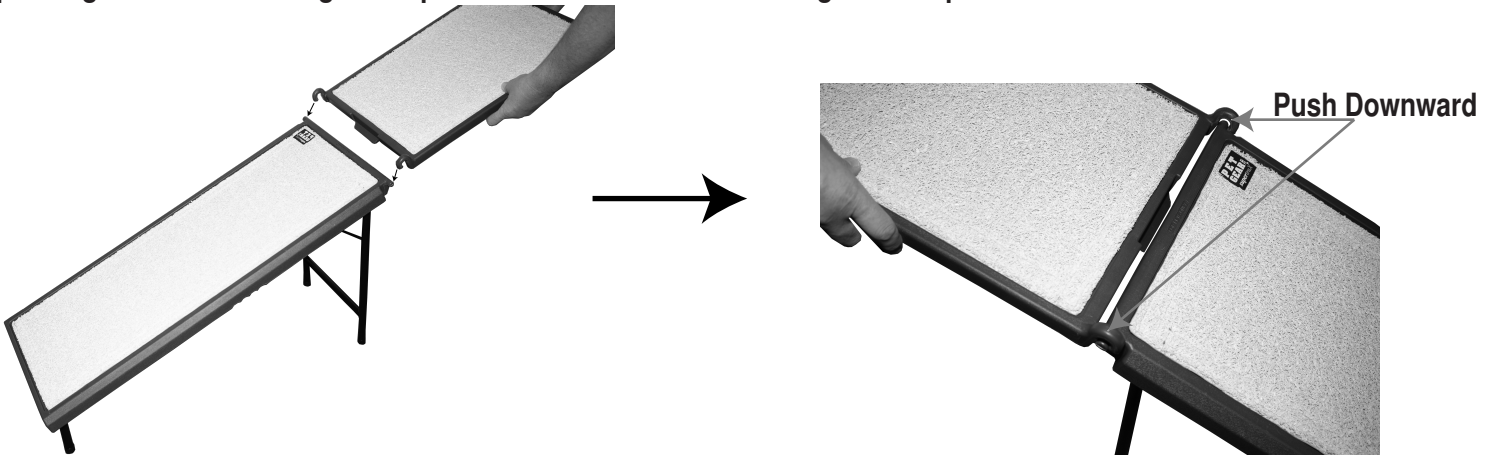

Extension Panel

Please Note: Pet ramp Extension Panel is only to be used with Pet Gear Ultra-Lite Free-Standing Pet Ramp (PG9940CHSX)

INSTRUCTIONS FOR USE

Step 1. Watch for pinch points while assembling Extension Panel. Secure extension panel into place by pushing downward locking it into place on Ultra-Lite Free-Standing Pet Ramp.

Step 2. Make sure Extension Panel sits on top of vehicle seat securely before loading your pet.

Please Note: If there is too much of an air gap under Extension Panel and vehicle seat add a towel under the Extension Panel to fill in the air gap, doing this will make the ramp more stable.