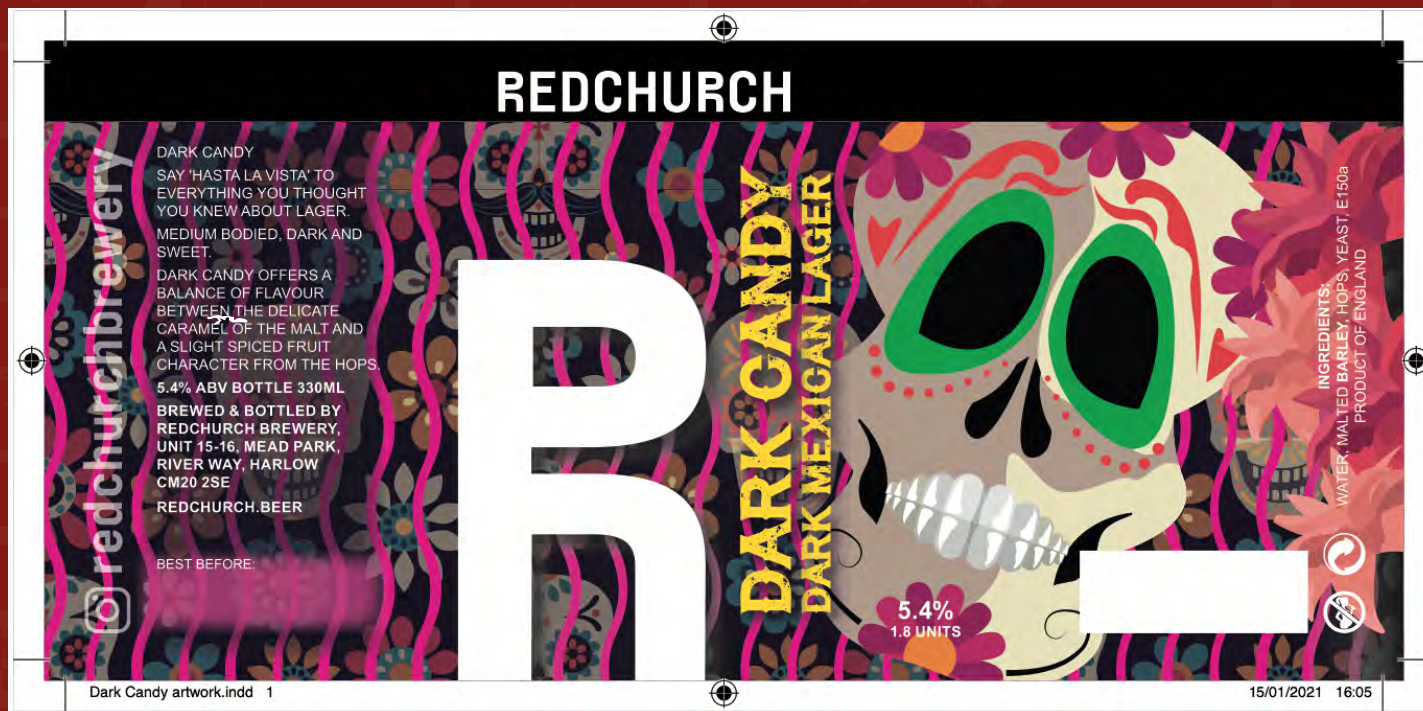

Labels

Our label size is 85mm x 185mm. You are free to create your own design, but it should include this info;

- Name and address of supplier - Redchurch (London) Brewery Ltd
- Country of origin - UK
- ABV Value if over 1.2%
- Quantity of product – e.g. 330ml
- Best before date – e.g. 01/12/2022
- Any allergens - Malted Barley, Wheat, Oats etc