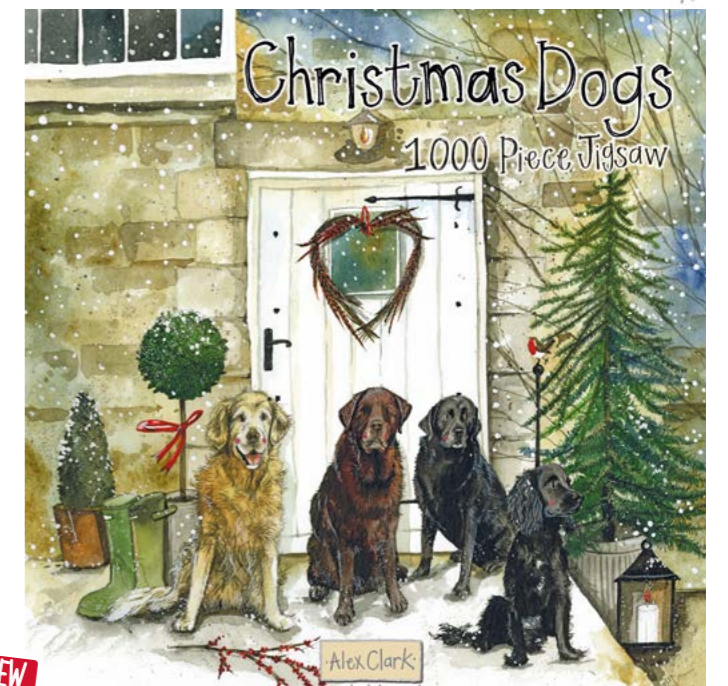

# Jigsaws

**NEW**

Our new 1000 piece jigsaw puzzles have a finished size of 61cm x 61cm.

**XJ01** Christmas Cats Jigsaw

**XJ02** Christmas Dogs Jigsaw

# Square Calendars

**NEW**

All Calendars are 225mm x 225mm in size and come packed in any denomination of six of each design.

CAL0124  
Delightful Dogs

CAL0224  
Charismatic Cats

CAL0324  
The Little Things in Life