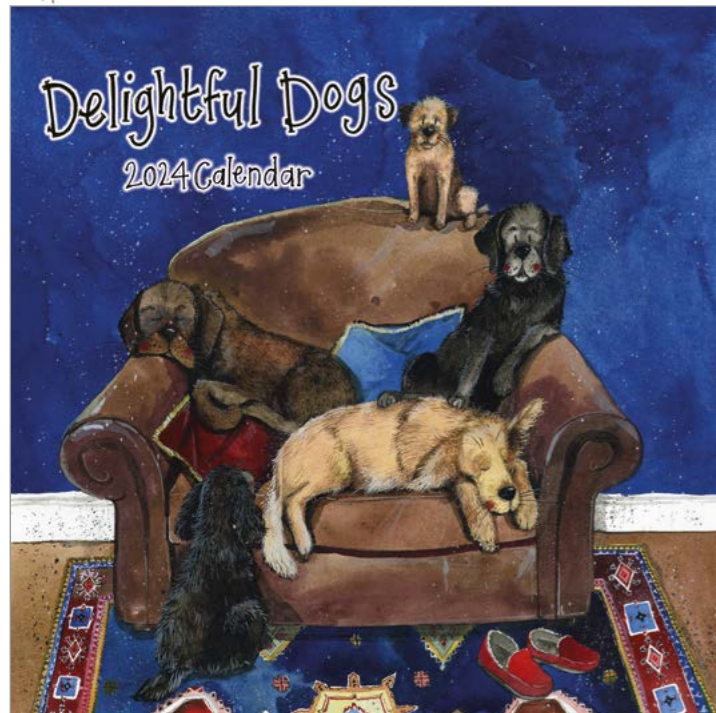

All gloves 100% Cotton. Each glove is supplied with a cream coloured hang tag.

**XAP01**  
Robins & Mistletoe Apron

**XAP02**  
Let It Snow Apron

**XGLV01** Robins & Mistletoe Oven Glove

**XGLV02** Let It Snow Oven Glove

# Jigsaws

**NEW**

Our new 1000 piece jigsaw puzzles have a finished size of 61cm x 61cm.

**XJ01** Christmas Cats Jigsaw

**XJ02** Christmas Dogs Jigsaw

# Square Calendars

**NEW**

All Calendars are 225mm x 225mm in size and come packed in any denomination of six of each design.

CAL0124  
Delightful Dogs

CAL0224  
Charismatic Cats

CAL0324  
The Little Things in Life