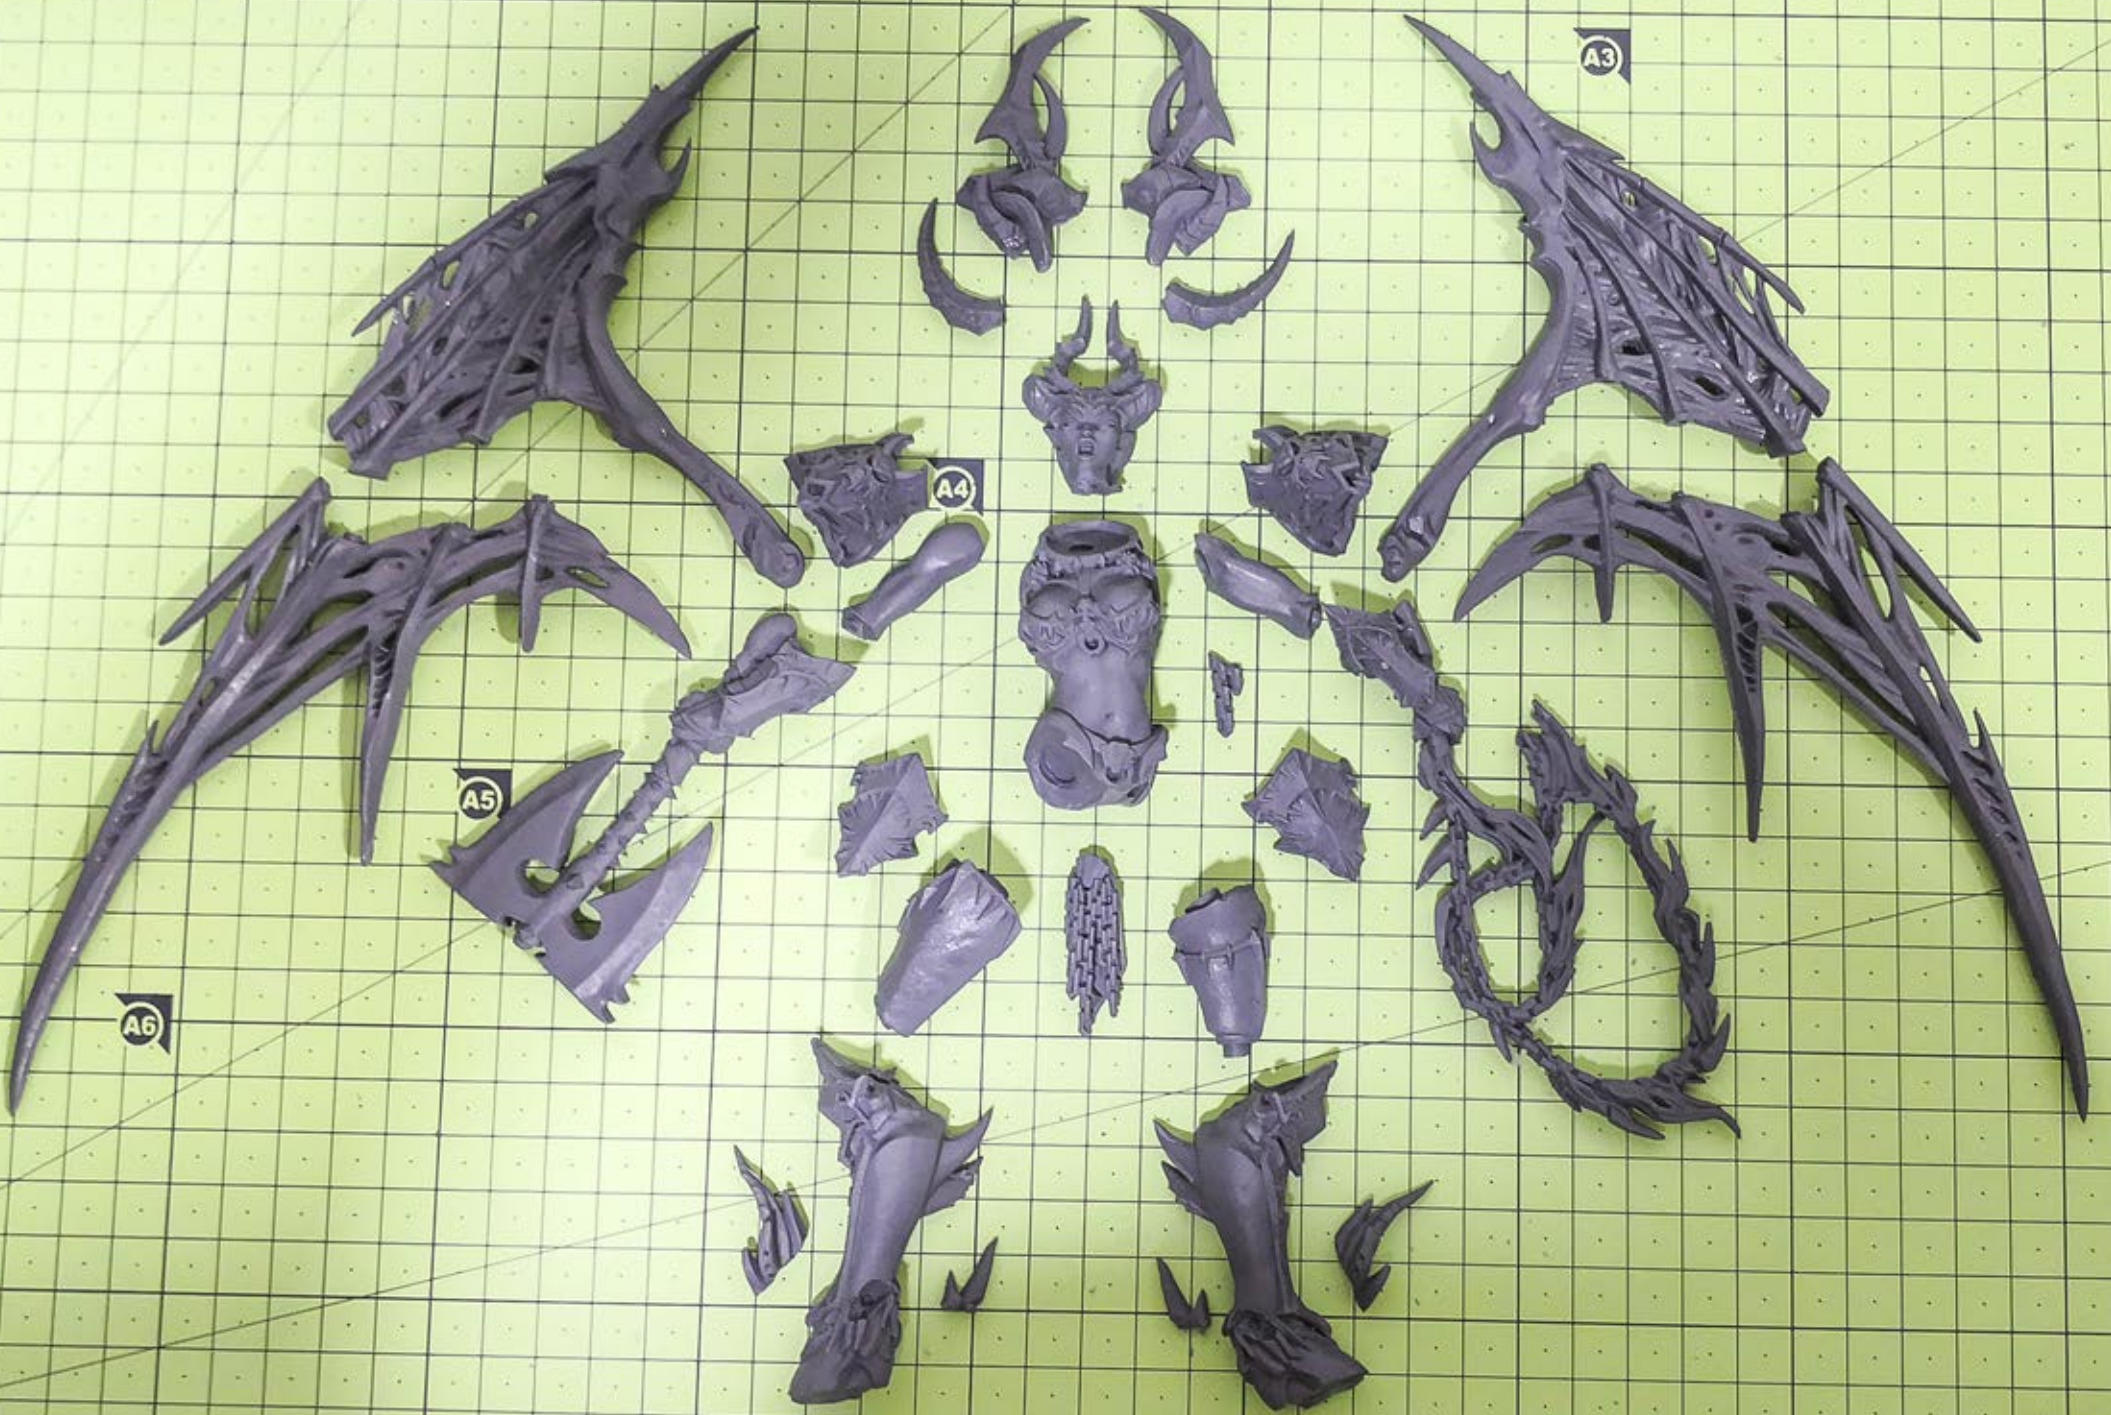

**Xeryell,
Avatar of the Dominion of Hatred**

Assembly Guide

A3

A4

A5

A6

CUT

STEP 1

XERYELL
AVATAR
OF THE
DOMINION OF HATRED

SIZE COMPARISON