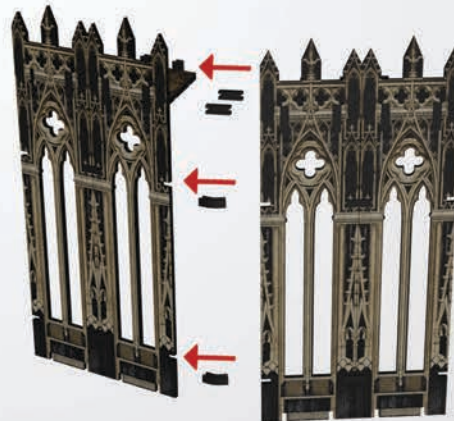

Choir Part 1

Warstage Sheet #

32 Pieces

x12

x6

x12

x2

1

2

3

4

5