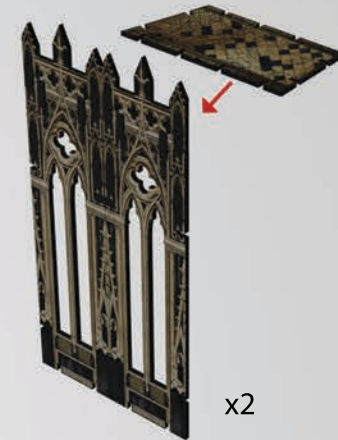

Choir Part 1

Warstage Sheet #

32 Pieces

x12

x6

x12

x2

1

2

3

4

5