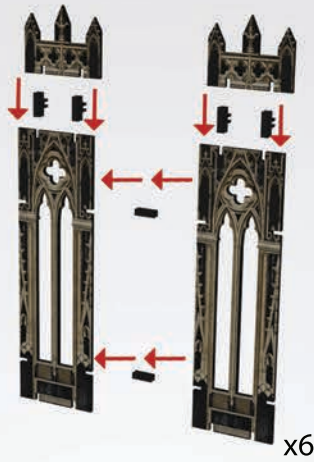

# Choir Part 1

Warstage Sheet #

32 Pieces

x12

x6

x12

x2

1