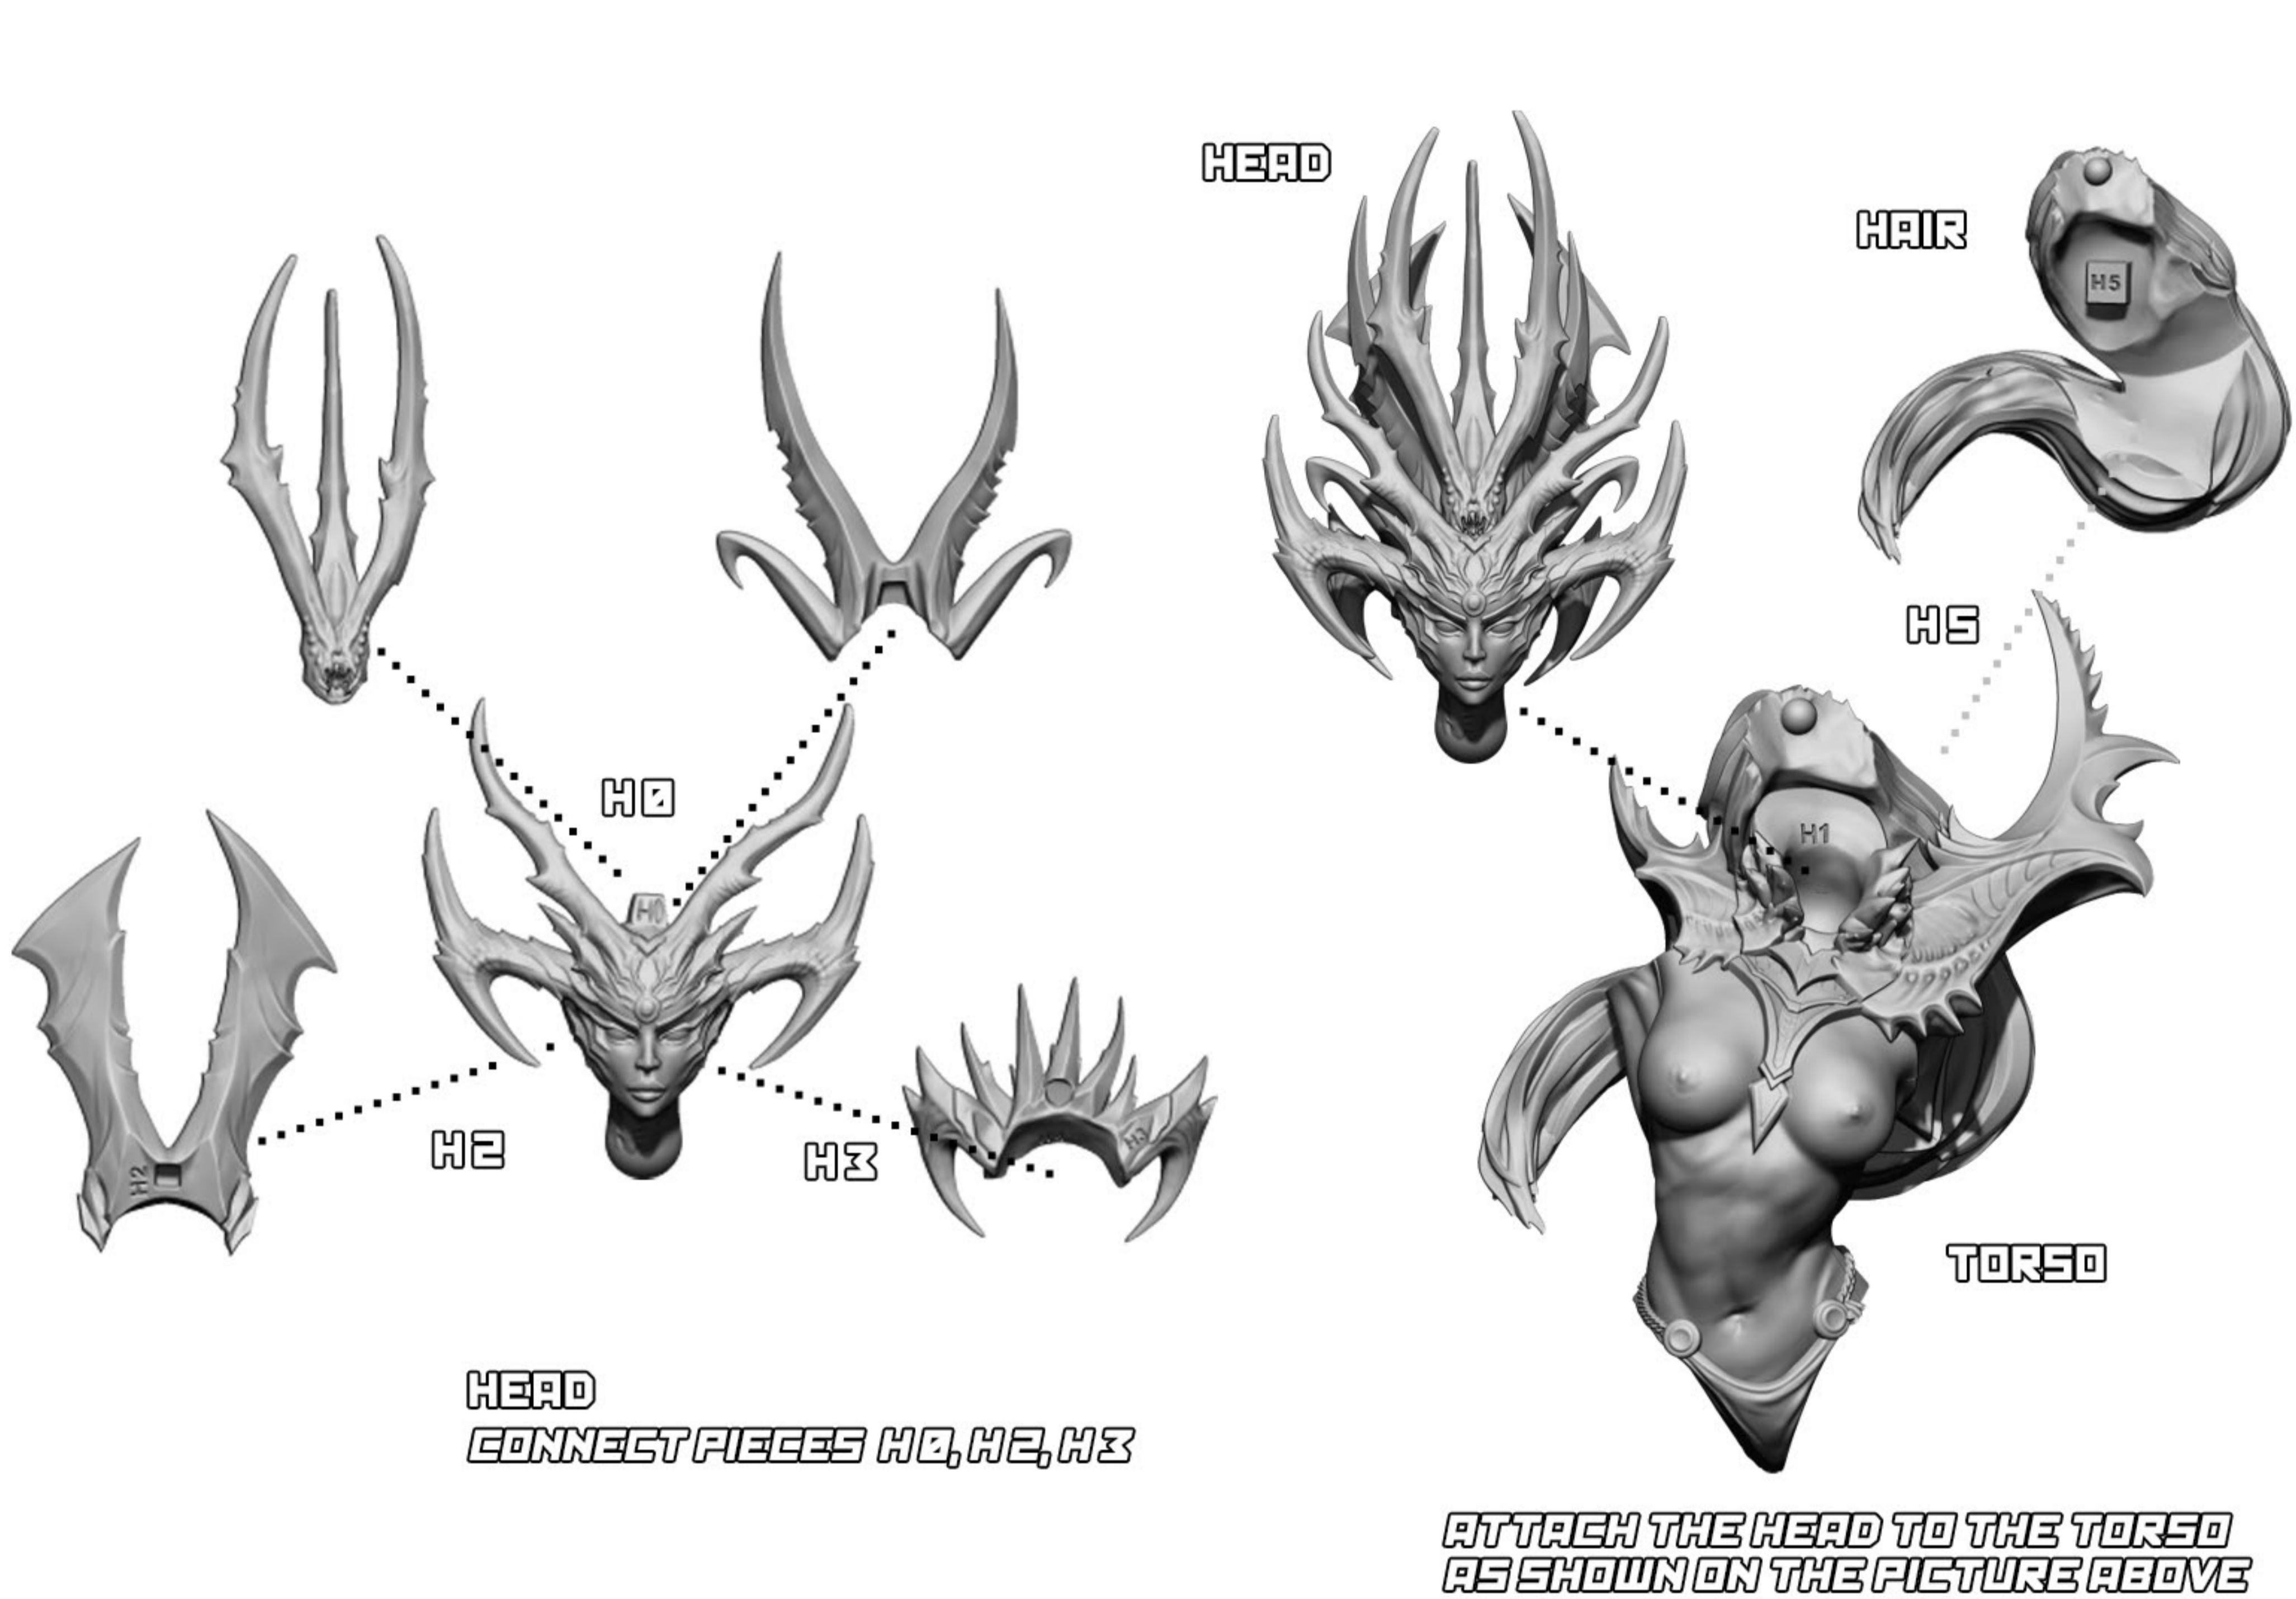

ASSEMBLY GUIDE FOR AVATAR OF SHAAH

1. AVATAR OF SHAAH PARTS

2. AVATAR OF SHAAH - ASSEMBLING THE TORSO

3. AVATAR OF SHAAH - ASSEMBLING THE HEAD

4. AVATAR OF SHAAH - ASSEMBLING THE LEGS

5. AVATAR OF SHAAH - ASSEMBLING THE ARMS

6. AVATAR OF SHAAH - ASSEMBLING THE BLADES

7. AVATAR OF SHAAH - ASSEMBLING THE ENTIRE MODEL