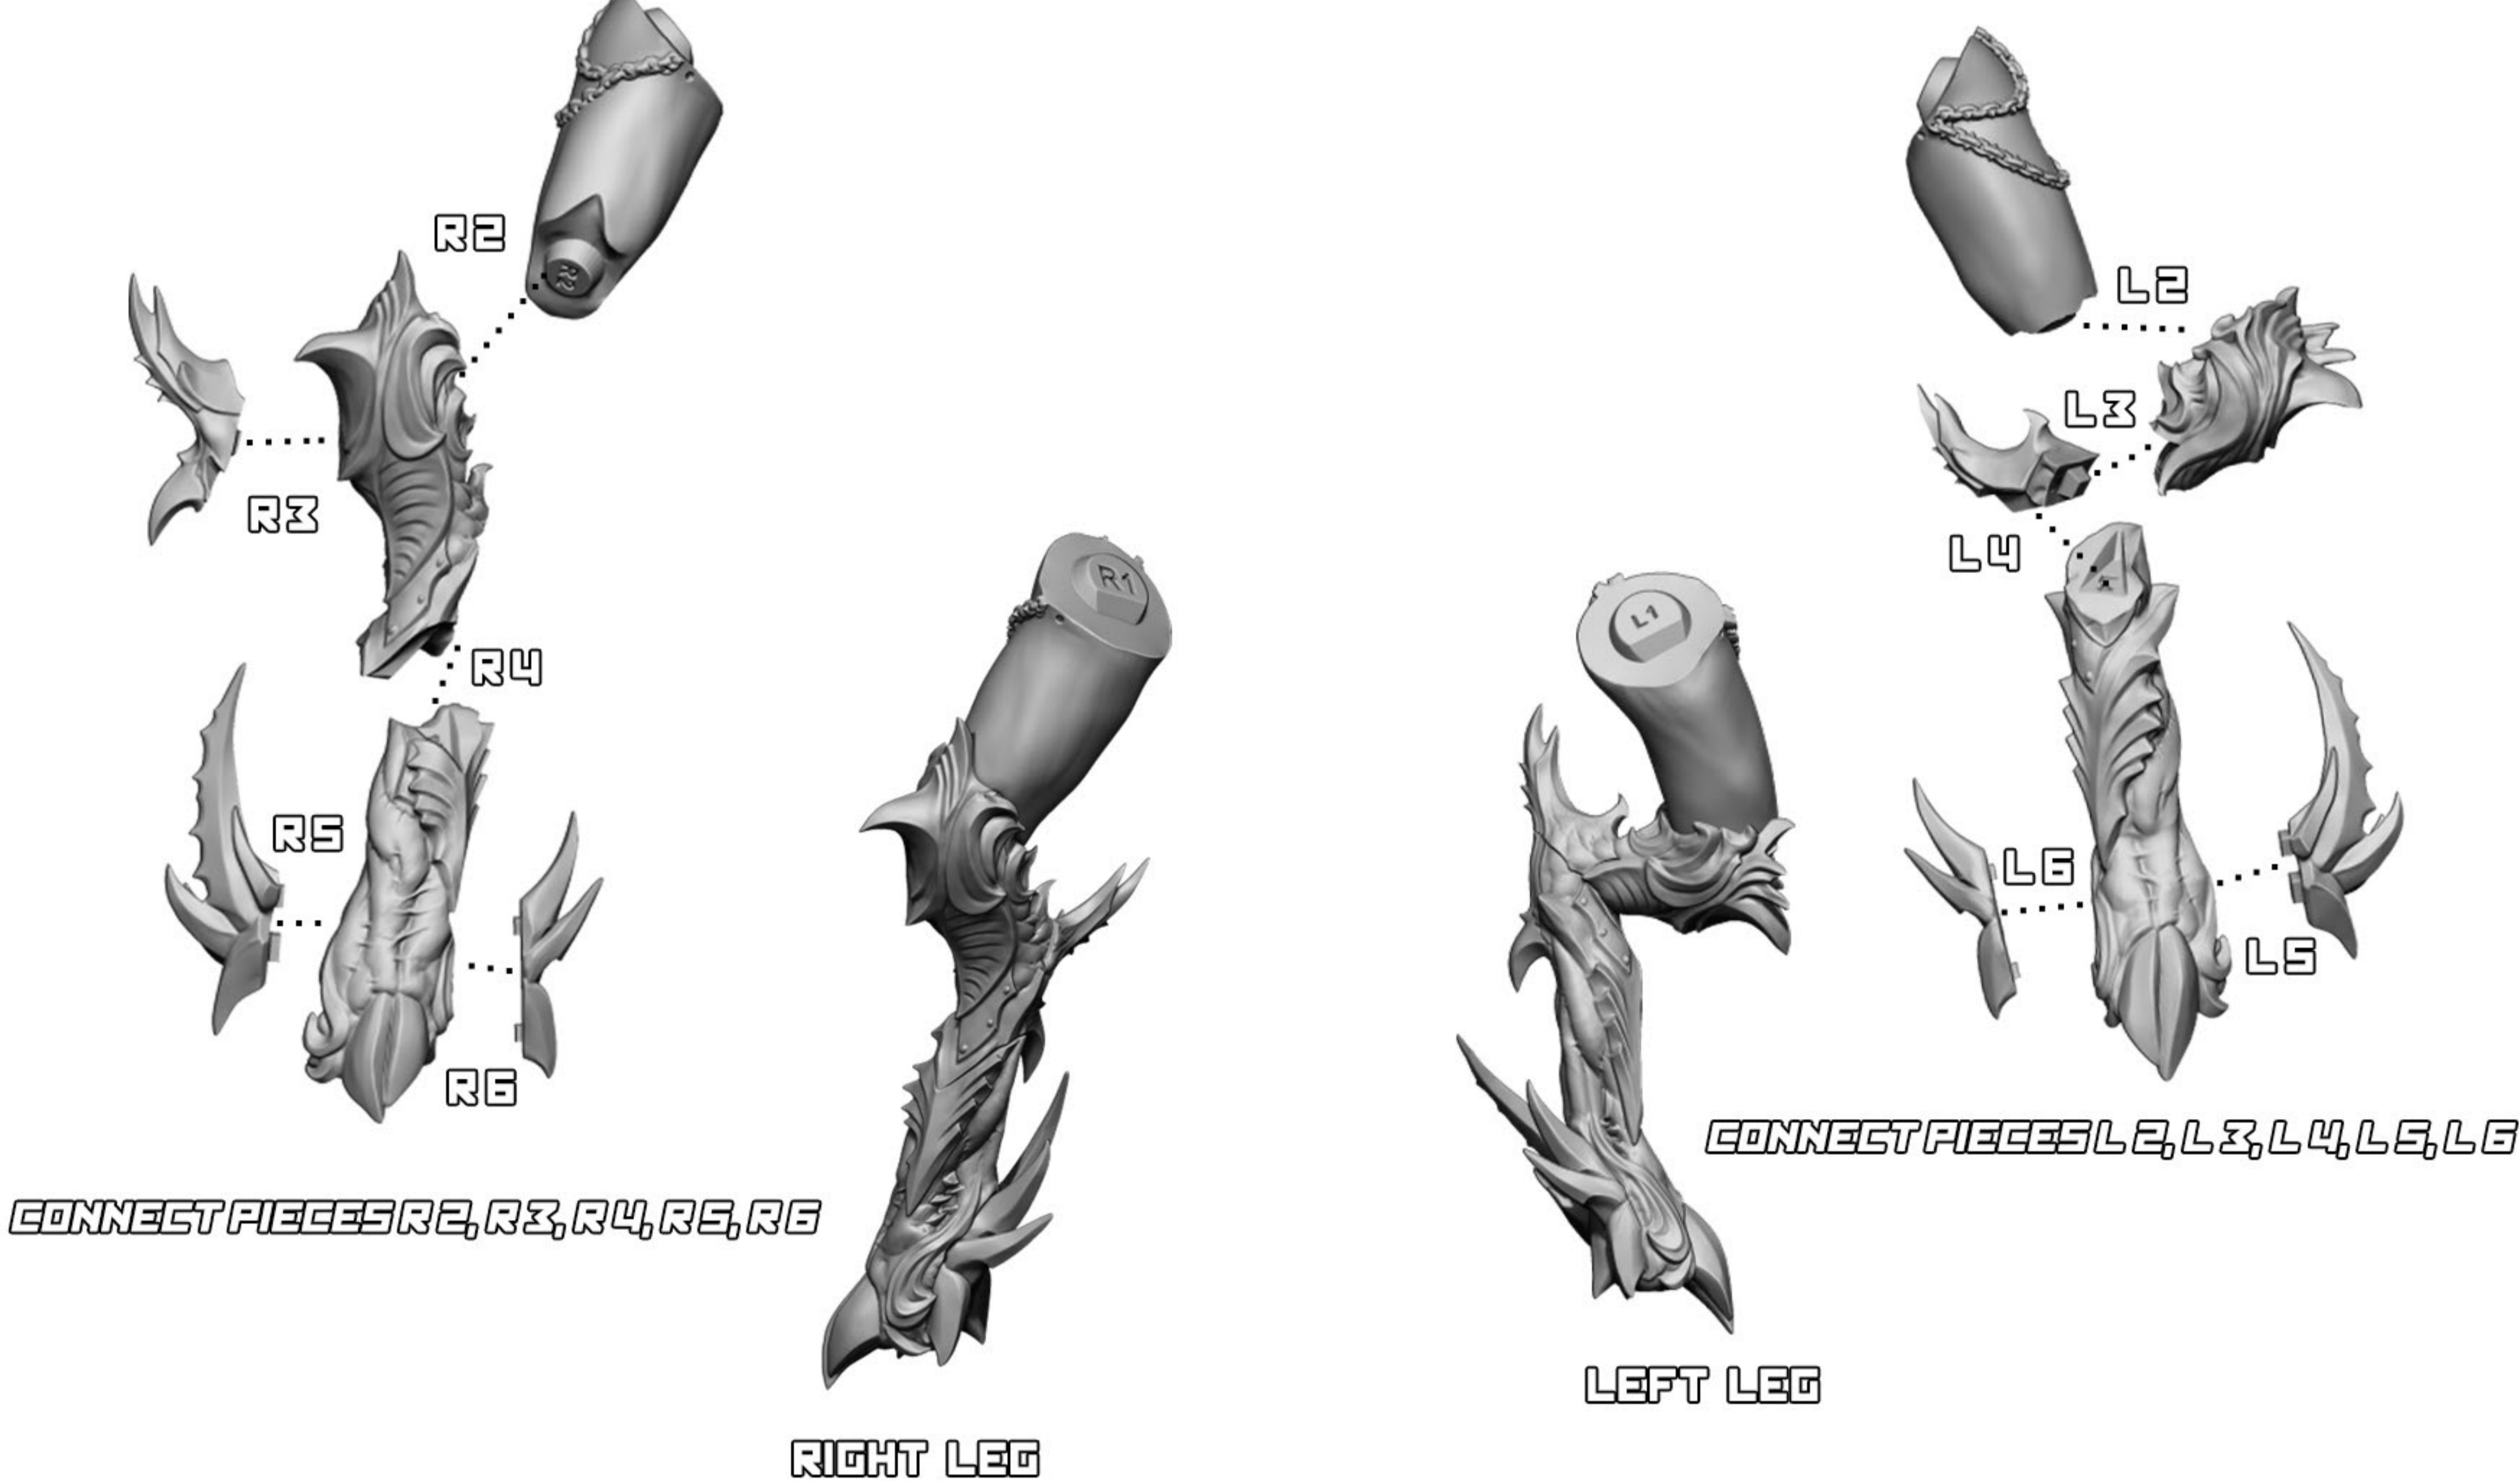

ASSEMBLY GUIDE FOR AVATAR OF SHAAH

1. AVATAR OF SHAAH PARTS

2. AVATAR OF SHAAH - ASSEMBLING THE TORSO

3. AVATAR OF SHAAH - ASSEMBLING THE HEAD

4. AVATAR OF SHAAH - ASSEMBLING THE LEGS

5. AVATAR OF SHAAH - ASSEMBLING THE ARMS

6. AVATAR OF SHAAH - ASSEMBLING THE BLADES

7. AVATAR OF SHAAH - ASSEMBLING THE ENTIRE MODEL