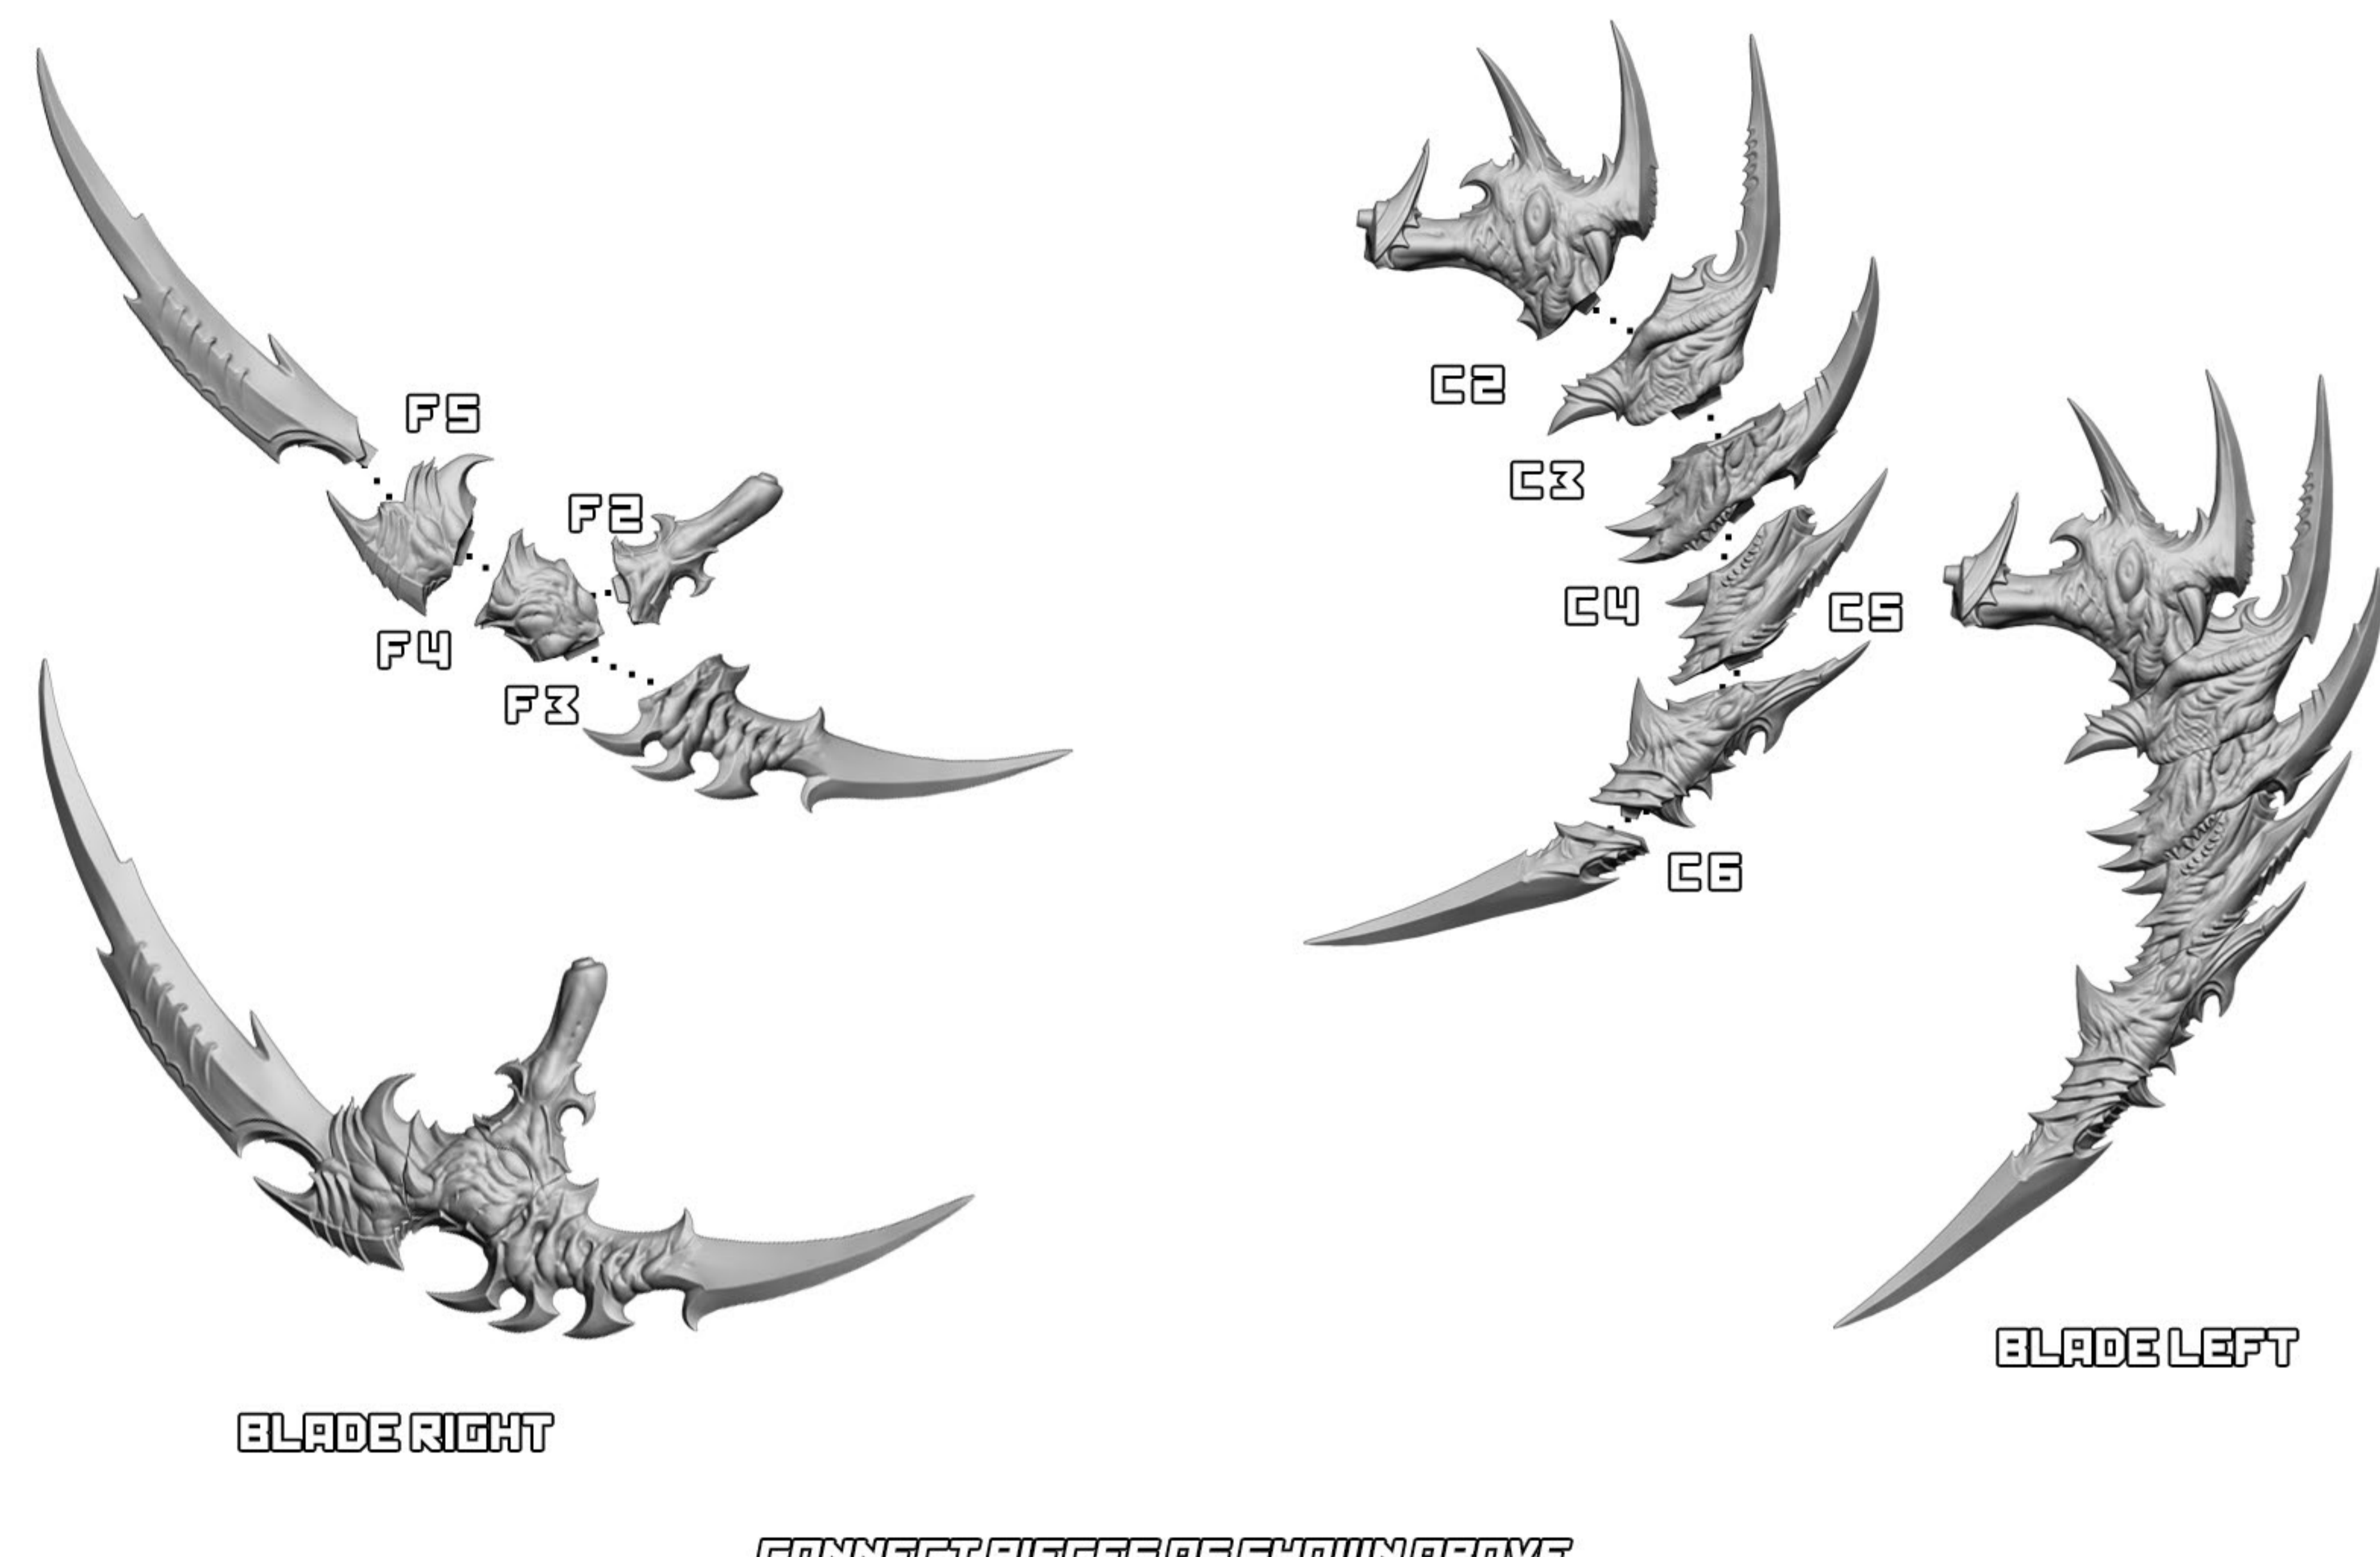

ASSEMBLY GUIDE FOR AVATAR OF SHAAH

1. AVATAR OF SHAAH PARTS

2. AVATAR OF SHAAH - ASSEMBLING THE TORSO

3. AVATAR OF SHAAH - ASSEMBLING THE HEAD

4. AVATAR OF SHAAH - ASSEMBLING THE LEGS

5. AVATAR OF SHAAH - ASSEMBLING THE ARMS

6. AVATAR OF SHAAH - ASSEMBLING THE BLADES

7. AVATAR OF SHAAH - ASSEMBLING THE ENTIRE MODEL