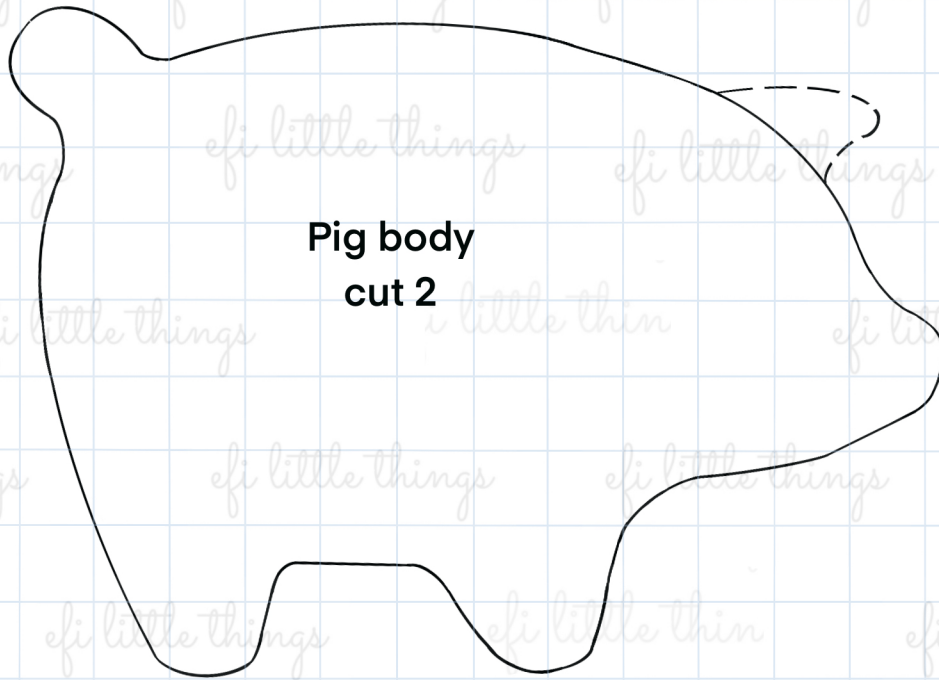

# Christmas pig cookie cutter template

Approximately 11.5cmx8cm

Adjust printer's settings to actual size

2cmx2cm

Measure this square  
to check the pattern  
is printed  
at the correct size

I will be very much grateful if you credit EFI Little Things when sharing/  
selling/showing/posting toys made with my free patterns. Thank you!