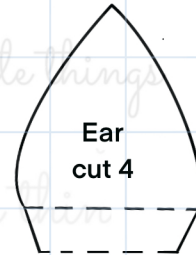

# Christmas pig cookie cutter template

Approximately 11.5cmx8cm

Adjust printer's settings to actual size

2cmx2cm

Measure this square  
to check the pattern  
is printed  
at the correct size

I will be very much grateful if you credit EFI Little Things when sharing/  
selling/showing/posting toys made with my free patterns. Thank you!