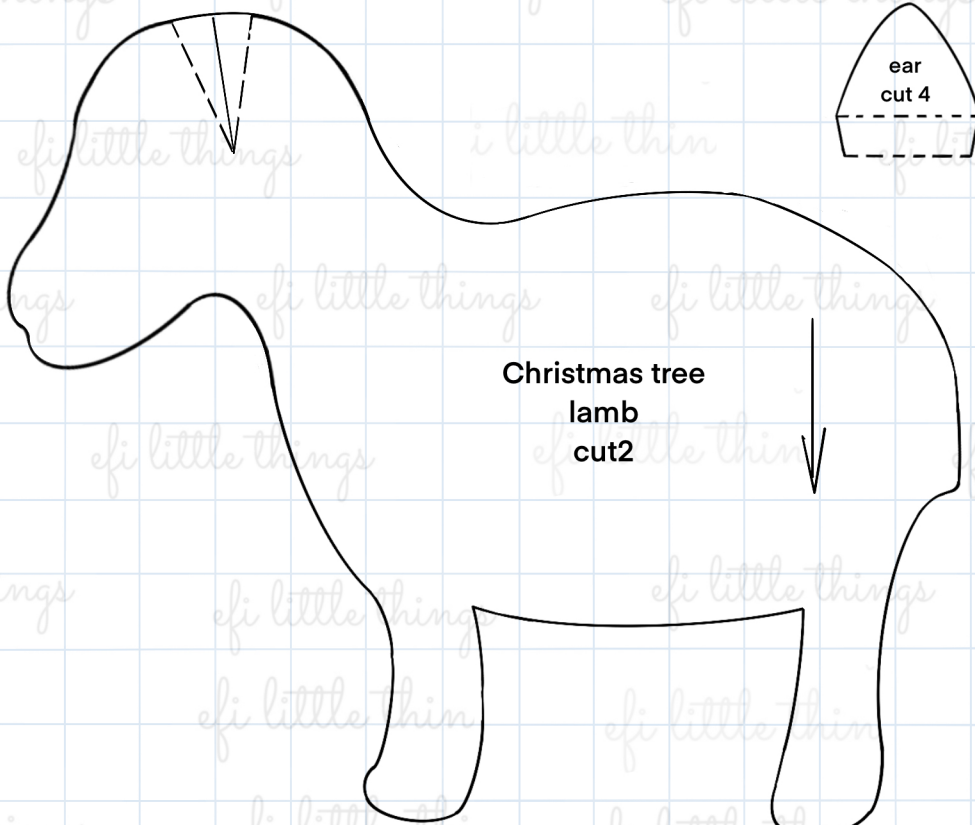

Christmas tree ornament Lamb

Adjust printer's settings to actual size

2cmx2cm

Measure this square
to check the pattern
is printed
at the correct size

Size: approximately 10cmx12cm

ear
cut 4

Christmas tree
lamb
cut 2