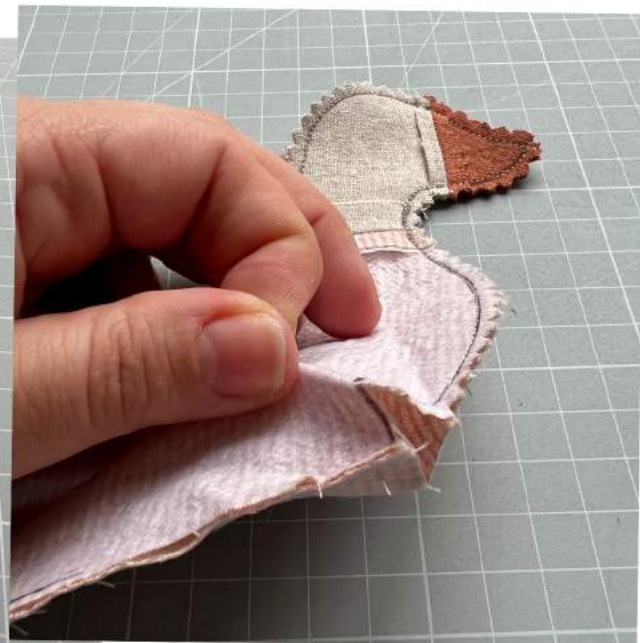

efi little things

Victorian pull/push along duck toy inspired Christmas ornament sewing pattern

efi little things

Victorian pull/push along duck toy inspired Christmas ornament sewing pattern

efi little things

Victorian pull/push along duck toy inspired Christmas ornament sewing pattern

efi little things

Victorian pull/push along duck toy inspired Christmas ornament sewing pattern

Adjust printer's settings to actual size

Victorian pull along linen duck inspired Christmas ornament duck sewing pattern