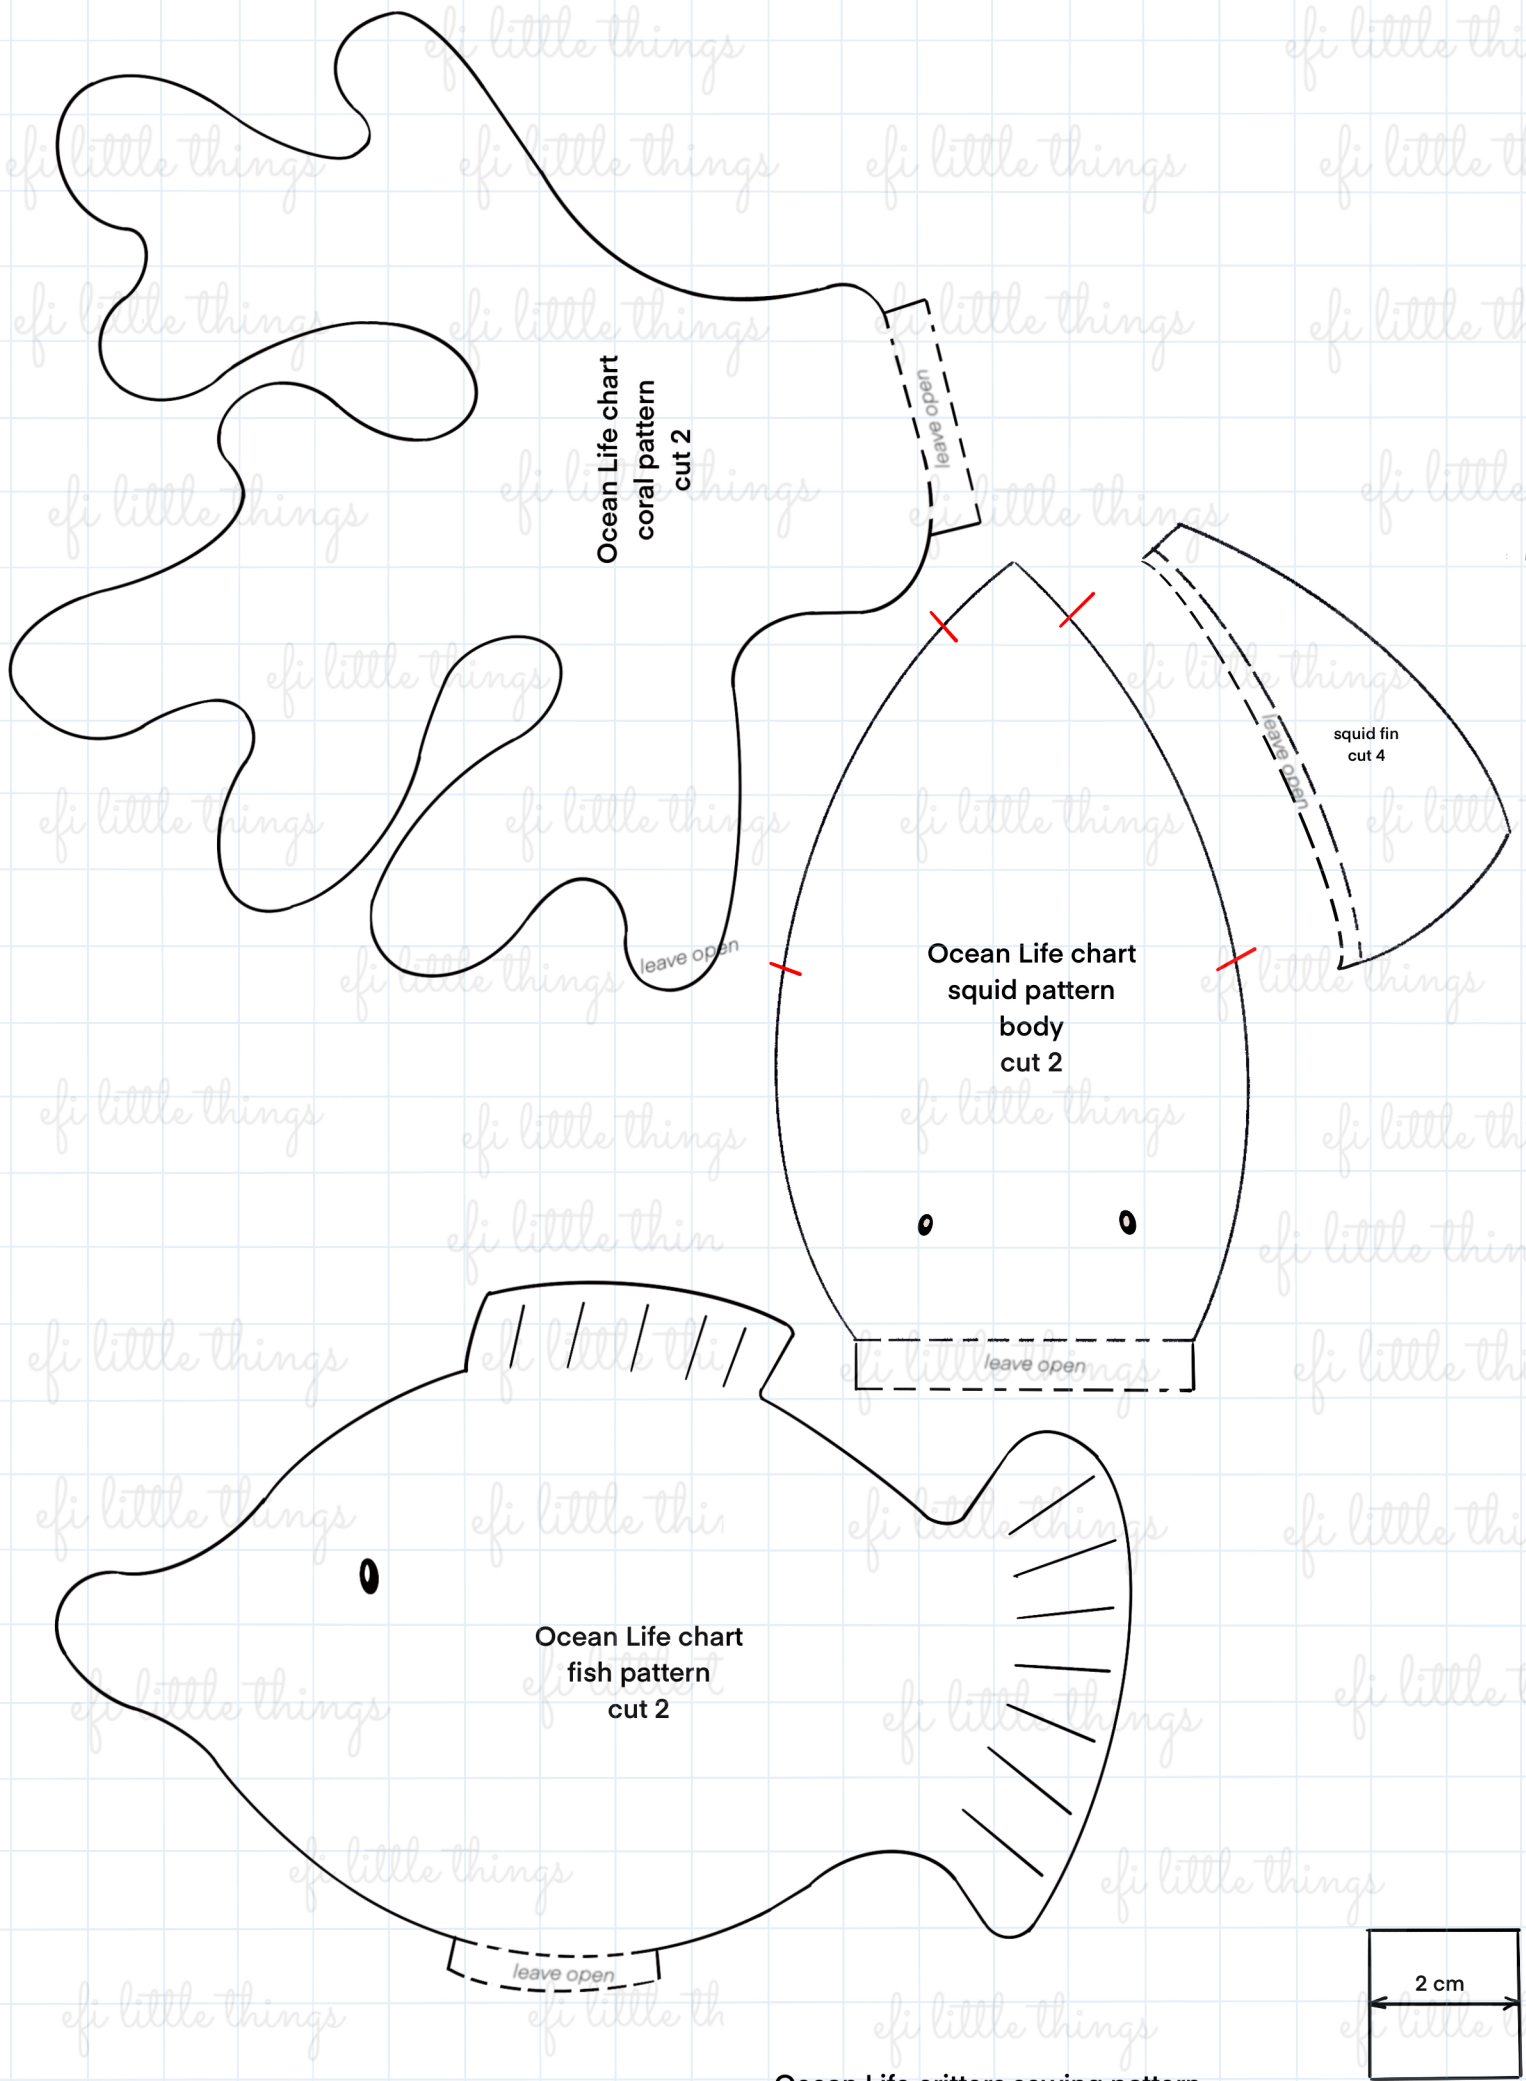

Ocean Life chart
stingray pattern
cut 2

leave open

stingray tail
cut 2

leave open

Ocean Life chart
crab pattern
cut 2

Ocean Life critters sewing pattern

Adjust printer's settings to actual size and print on A4 (letter size) paper

Ocean Life starfish
cut 2

Ocean Life chart
seahorse pattern
cut 2

Ocean Life chart
turtle
head
cut 2

Ocean Life chart
turtle
front legs
cut 4

Ocean Life chart
turtle pattern
body
cut 2

Seahorse fin
cut 4

Ocean Life chart
back legs
cut 4

Ocean Life critters sewing pattern

Adjust printer's settings to actual size and print on A4 (letter size) paper

Ocean Life chart
coral pattern
cut 2

Ocean Life chart
squid pattern
body
cut 2

Ocean Life chart
fish pattern
cut 2

squid fin
cut 4

Ocean Life critters sewing pattern

Adjust printer's settings to actual size and print on A4 (letter size) paper