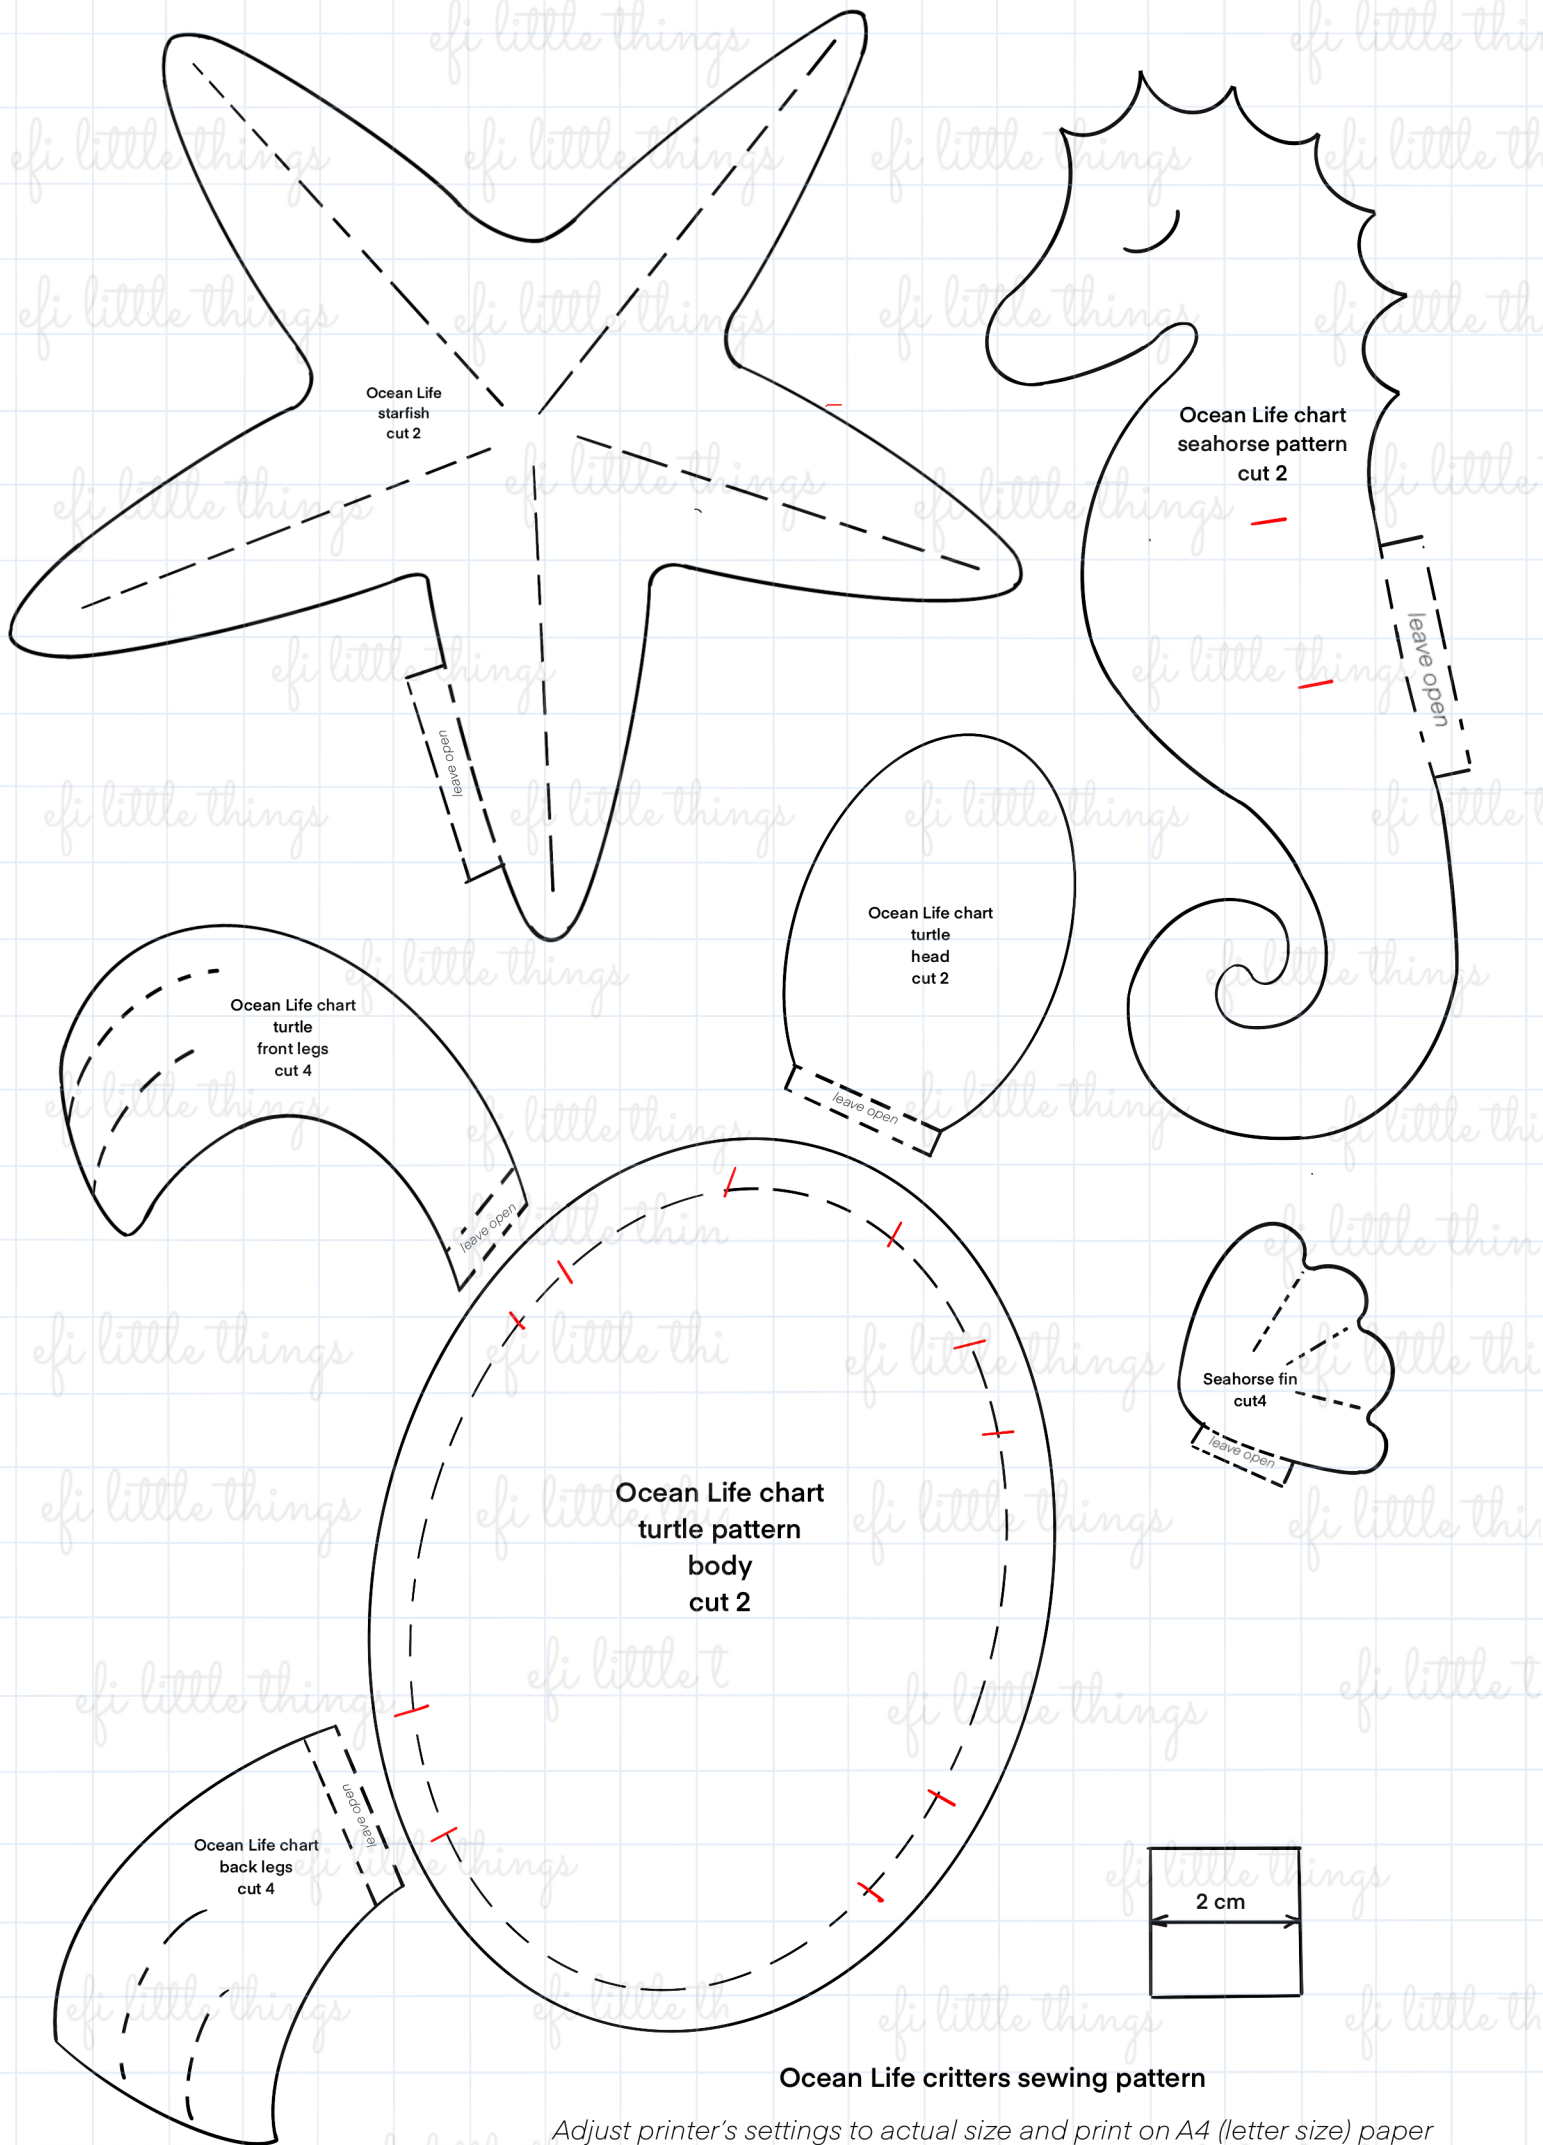

Ocean Life chart
stingray pattern
cut 2

leave open

stingray tail
cut 2

leave open

Ocean Life chart
crab pattern
cut 2

Ocean Life critters sewing pattern

Adjust printer's settings to actual size and print on A4 (letter size) paper

Ocean Life starfish
cut 2

Ocean Life chart
seahorse pattern
cut 2

Ocean Life chart
turtle
head
cut 2

Ocean Life chart
turtle
front legs
cut 4

Ocean Life chart
turtle pattern
body
cut 2

Seahorse fin
cut 4

Ocean Life chart
back legs
cut 4

Ocean Life critters sewing pattern

Adjust printer's settings to actual size and print on A4 (letter size) paper

Ocean Life chart
coral pattern
cut 2

Ocean Life chart
squid pattern
body
cut 2

Ocean Life chart
fish pattern
cut 2

squid fin
cut 4

Ocean Life critters sewing pattern

Adjust printer's settings to actual size and print on A4 (letter size) paper