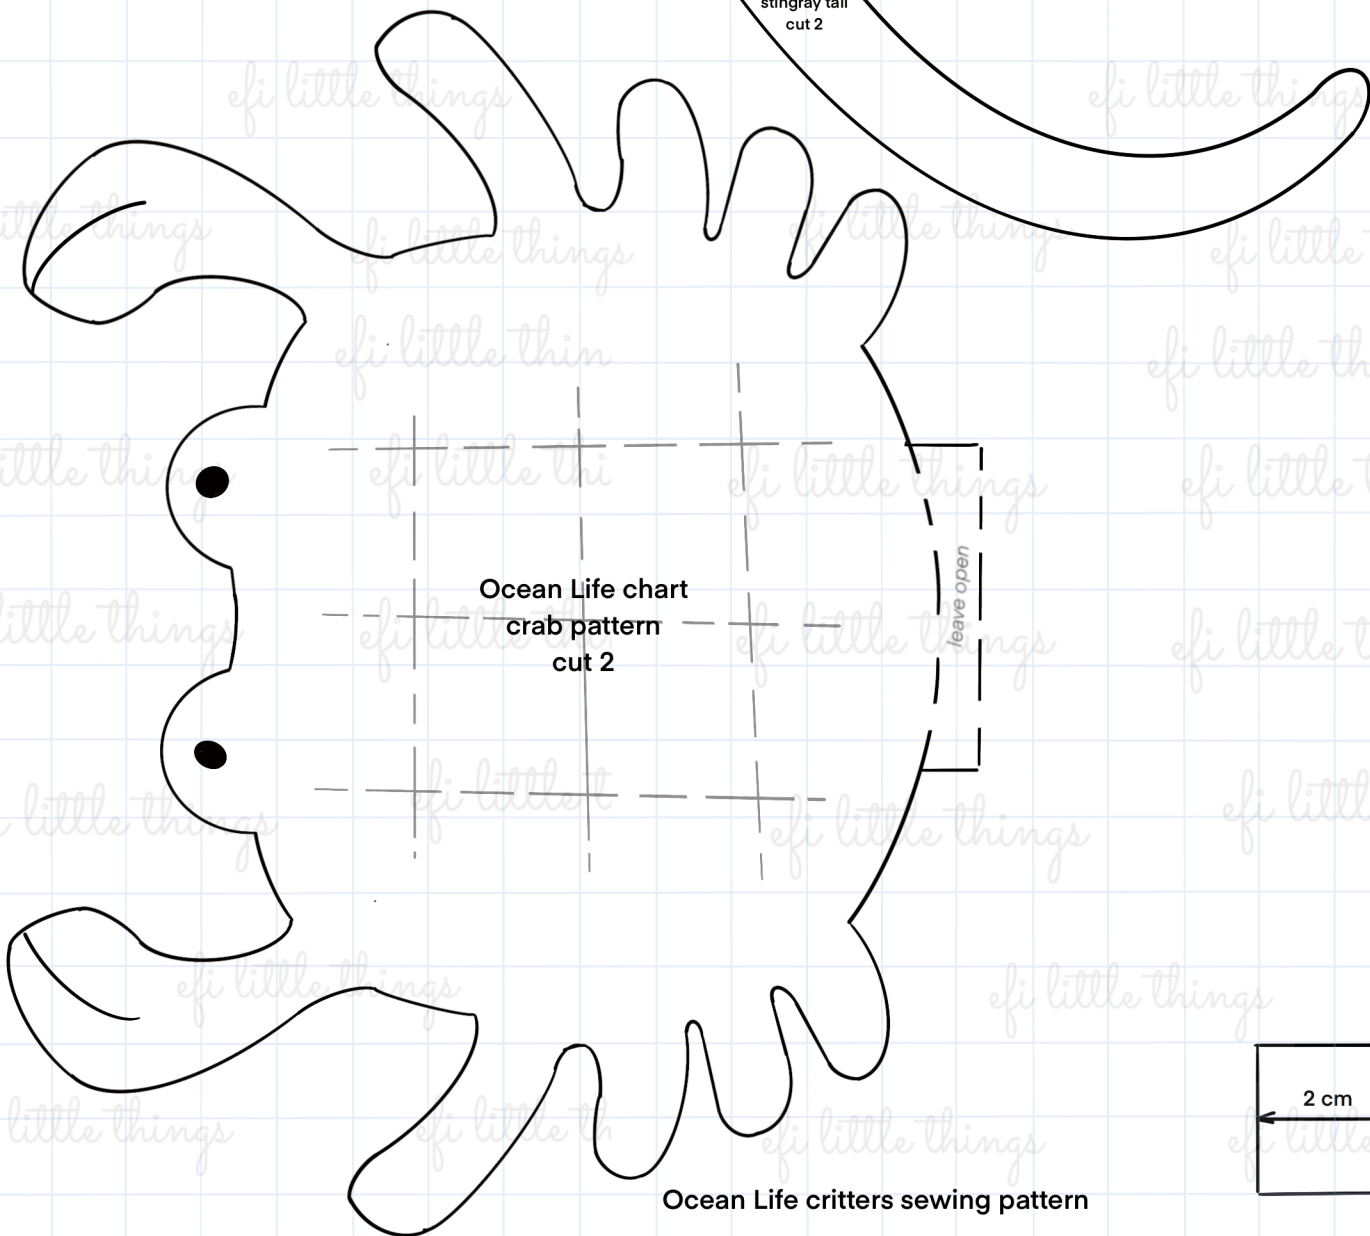

Ocean Life chart
stingray pattern
cut 2

leave open

stingray tail
cut 2

leave open

Ocean Life chart
crab pattern
cut 2

Ocean Life critters sewing pattern

Adjust printer's settings to actual size and print on A4 (letter size) paper

Ocean Life starfish
cut 2

Ocean Life chart
seahorse pattern
cut 2

Ocean Life chart
turtle
head
cut 2

Ocean Life chart
turtle
front legs
cut 4

Ocean Life chart
turtle pattern
body
cut 2

Seahorse fin
cut 4

Ocean Life chart
back legs
cut 4

Ocean Life critters sewing pattern

Adjust printer's settings to actual size and print on A4 (letter size) paper

Ocean Life chart
coral pattern
cut 2

Ocean Life chart
squid pattern
body
cut 2

Ocean Life chart
fish pattern
cut 2

squid fin
cut 4

Ocean Life critters sewing pattern

Adjust printer's settings to actual size and print on A4 (letter size) paper