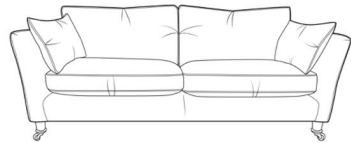

# Santiago Sofa Collection

**Ponsford**

THE HOME OF FURNITURE™

**EXTRA LARGE SOFA  
PILLOW BACK**

H W D AH SH SD FH

94 232 100 76 53 59 74

**EXTRA LARGE SOFA  
STANDARD BACK**

H W D AH SH SD FH

94 232 100 76 53 59 74

**LARGE SOFA  
PILLOW BACK**

H W D AH SH SD FH

94 207 100 76 53 59 74

**LARGE SOFA  
STANDARD BACK**

H W D AH SH SD FH

94 207 100 76 53 59 74

**SMALL SOFA  
PILLOW BACK**

H W D AH SH SD FH

94 182 100 76 53 59 74

**SMALL SOFA  
STANDARD BACK**

H W D AH SH SD FH

94 182 100 76 53 59 74

**SNUGGLER**

H W D AH SH SD FH

94 147 100 76 53 59 74