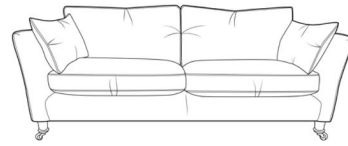

# Santiago Sofa Collection

**Ponsford**

THE HOME OF FURNITURE™

**EXTRA LARGE SOFA  
PILLOW BACK**

H W D AH SH SD FH

94 232 100 76 53 59 74

**EXTRA LARGE SOFA  
STANDARD BACK**

H W D AH SH SD FH

94 232 100 76 53 59 74

**LARGE SOFA  
PILLOW BACK**

H W D AH SH SD FH

94 207 100 76 53 59 74

**LARGE SOFA  
STANDARD BACK**

H W D AH SH SD FH

94 207 100 76 53 59 74

**SMALL SOFA  
PILLOW BACK**

H W D AH SH SD FH

94 182 100 76 53 59 74

**SMALL SOFA  
STANDARD BACK**

H W D AH SH SD FH

94 182 100 76 53 59 74

**SNUGGLER**

H W D AH SH SD FH

94 147 100 76 53 59 74