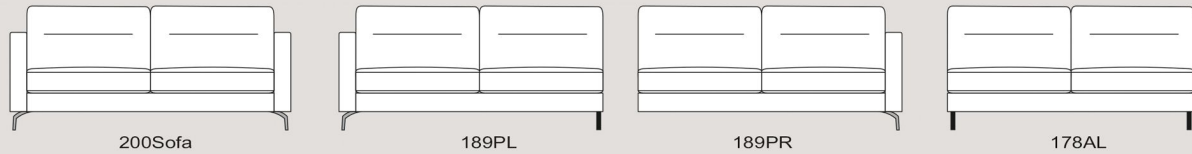

Phoebe Sofa Collection

**Ponsford**

THE HOME OF FURNITURE™

200Sofa

189PL

189PR

178AL

180Sofa

169PL

169PR

158AL

160Sofa

149PL

149PR

138AL

115Chair

## COMFORT OPTIONS:

Classic Seat Comfort - High elastic foam

Supasoft Seat Comfort - High elastic foam core with a fibre filled duvet wrap

Classic Back Comfort - High quality fibre

Premium Back Comfort – Not available