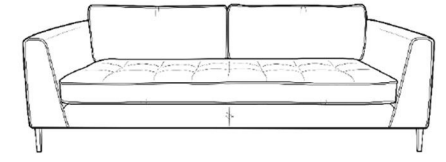

LARGE CHAISE SOFA (LHF)

H	W	D	AH	SH	SD	SW	FH
82	280	98/165	68	46	62/129	240	66

LARGE SOFA

H	W	D	AH	SH	SD	SW	FH
82	230	98	68	46	62	190	66