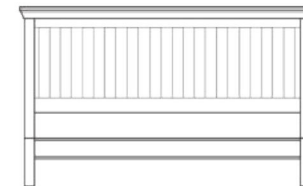

Pembridge Bedroom Collection

Ponsford

THE HOME OF FURNITURE™

BEDS

COL809
Single panel bed LFE
H119xW105xD212 cm

COL810
Double panel bed LFE
H119xW151xD212cm

COL811
King size panel bed LFE
H119xW166xD219cm

COL854
Super King size panel bed LFE
H119xW197xD219 cm

COL841
Single slat bed LFE
H119xW105xD212 cm

COL842
Double slat bed LFE
H119xW151xD212 cm

COL843
King size slat bed LFE
H119xW166xD219 cm

COL859
Super King size slat bed LFE
H119xW197xD219 cm

HEADBOARDS

COL838
Single panel headboard
H58xW96xD13 cm

COL839
Double panel headboard
H58xW141xD13 cm

COL840
King size panel headboard
H58xW156xD13 cm

COL861
Super King size panel headboard
H58xW187xD13 cm

BEDSIDE CHESTS · CHESTS

COL801
Small 2 drawer bedside
H64xW51xD35 cm