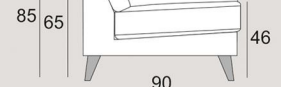

208Sofa

190PL

190PR

172AL

88Accent Chair

Choices of sofa size

178Sofa

160PL

160PR

142AL

87 87  
C1-Corner

Complete modular range

123 Chair

105PL

105PR

87AL