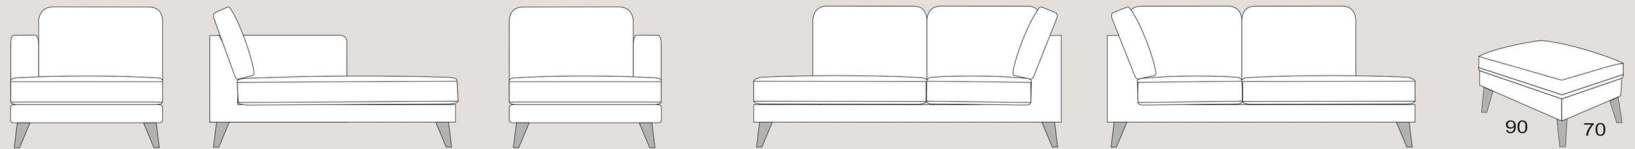

208Sofa

190PL

190PR

172AL

88Accent Chair

Choices of sofa size

178Sofa

160PL

160PR

142AL

87 87  
C1-Corner

Complete modular range

123 Chair

105PL

105PR

87AL

108Chair

90PL

90PR

72AL

104CSAL

170

104CSAR

210 CSL

**COMFORT OPTIONS:**  
 Classic Seat Comfort - High density foam  
 Supasoft Seat Comfort - High density foam core with a fibre filled duvet wrap  
 Classic Back Comfort - High quality fibre  
 Premium Back Comfort - Not available