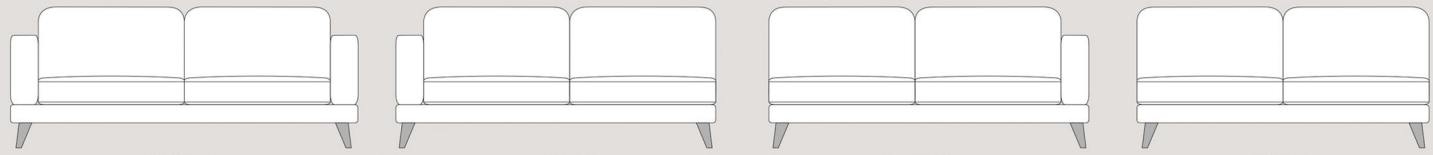

Available in a selection of leather colours

238Sofa

220PL

220PR

202AL