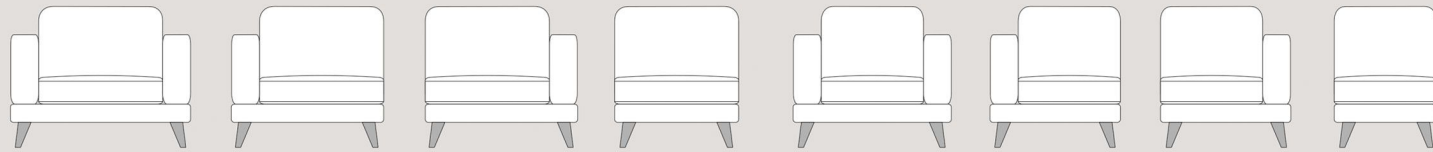

208Sofa

190PL

190PR

172AL

88Accent Chair

Choices of sofa size

178Sofa

160PL

160PR

142AL

87 87  
C1-Corner

Complete modular range

123 Chair

105PL

105PR

87AL

**COMFORT OPTIONS:**  
 Classic Seat Comfort - High density foam  
 Supasoft Seat Comfort - High density foam core with a fibre filled duvet wrap  
 Classic Back Comfort - High quality fibre  
 Premium Back Comfort - Not available