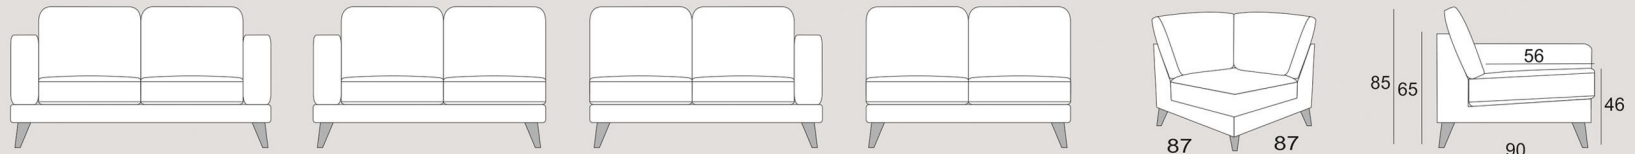

208Sofa

190PL

190PR

172AL

88Accent Chair

Choices of sofa size

178Sofa

160PL

160PR

142AL

87 87  
C1-Corner

Complete modular range

123 Chair

105PL

105PR

87AL

**COMFORT OPTIONS:**  
 Classic Seat Comfort - High density foam  
 Supasoft Seat Comfort - High density foam core with a fibre filled duvet wrap  
 Classic Back Comfort - High quality fibre  
 Premium Back Comfort - Not available