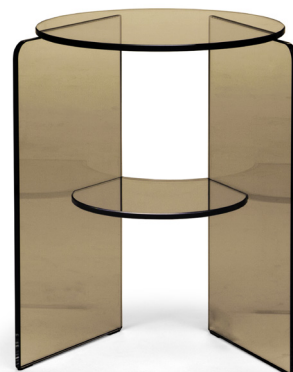

■ T041005XOF / T041005XDD  
(draft image - projectual review)

■ T041008XOF / T041008XDD

■ T041011XOF / T041011XDD

■ T041006XOF / T041006XDD  
(draft image - projectual review)

■ T041009XOF / T041009XDD

■ T041012XOF / T041012XDD

■ T041004XOF / T041004XDD  
(draft image - projectual review)

■ T041007XOF / T041007XDD

■ T041010XOF / T041010XDD

ALL PICTURES SHOWN ARE FOR ILLUSTRATIVE PURPOSE ONLY. ACTUAL PRODUCT MAY VARY DUE TO PRODUCT ENHANCEMENT.

### ROUND CORNER

70cm H 41cm  
27,56" H 16,14"

### ROUND CENTRAL

90cm H 31cm  
35,43" H 12,2"