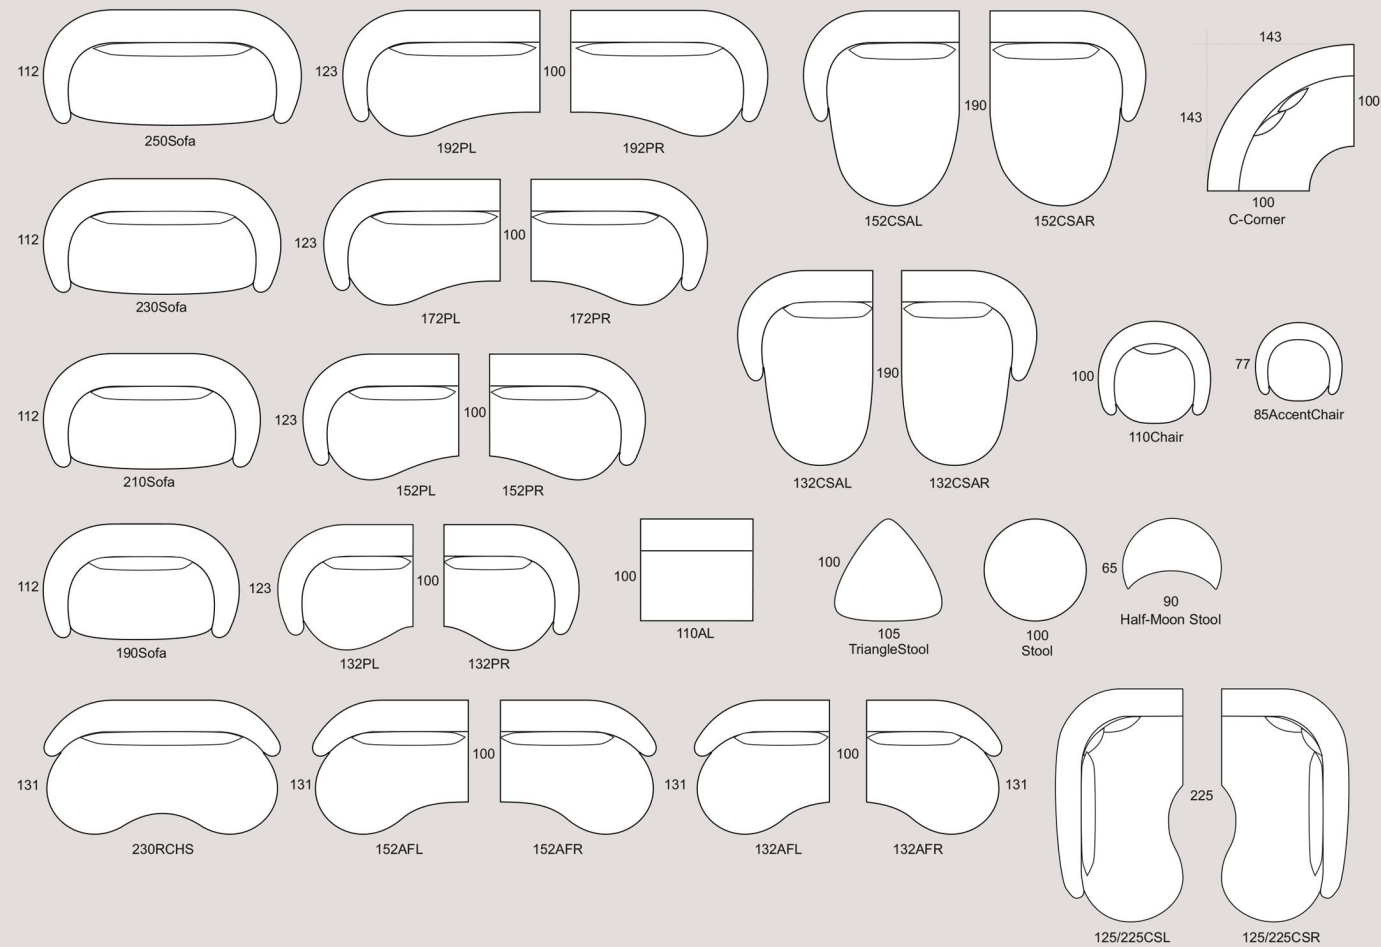

Monica Sofa Collection

Ponsford

THE HOME OF FURNITURE™

SPECIFICATION:

Frame - Combination of hardwood and composite materials

Seat suspension - Serpentine spring system

Classic Seat Comfort - High elastic foam

Classic Back Comfort - High elastic foam

Model number – 0435A