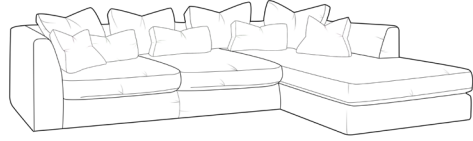

Decide which of the fabrics in this swatch you would like to use on your sofa. Please note the fabric locations.

LOCATION 1, BODY & SCATTERS

**STEP THREE: SELECT INTERIORS**

Standard: **Fibre**

For a relaxed, super comfortable look & sit.

**COMBO 1a**  
 (1 ARM LARGE SOFA LHF/ CORNER/  
 ARMLESS/ 1 ARM CHAISE RHF)  
 COMBO 1b IS REVERSE OF ABOVE  
 H W D AH SH SD FH  
 88 309 311 68 45 66 68

**COMBO 2a**  
 (1 ARM SMALL SOFA LHF/ CORNER/  
 ARMLESS/ 1 ARM CHAISE RHF)  
 COMBO 2b IS REVERSE OF ABOVE  
 H W D AH SH SD FH  
 88 279 311 68 45 66 68