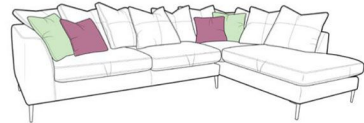

Now, decide on which of the fabrics in this swatch you would like to use on your sofa. Please note the fabric locations as shown below.

**STEP 3:**

Choose your foot finish

This product is available with a choice of 4 different wooden finishes, plus a Chrome and Smoked Chrome option. Please ensure you specify which one you would like on your order.

*Swivel Chair is only available with a Chrome base

**LHF Large Corner Group
Standard Back**
(Also available RHF)
Width: 296cm
Depth: 205cm
Height: 86cm

**LHF Large Corner Group
Pillow Back**
(Also available RHF)
Width: 296cm
Depth: 205cm
Height: 96cm

**RHF Large Chaise Sofa
Standard Back**
(Also available LHF)
Width: 310cm
Depth: 160cm
Height: 86cm

**RHF Large Chaise Sofa
Pillow Back**
(Also available LHF)
Width: 310cm
Depth: 160cm
Height: 86cm

**LHF Small Corner Group
Standard Back**
(Also available RHF)
Width: 252cm
Depth: 205cm
Height: 86cm

**Extra Large Sofa
Standard Back**
Width: 230cm
Depth: 100cm
Height: 86cm

**Extra Large Sofa
Pillow Back**
Width: 230cm
Depth: 100cm
Height: 96cm

**Large Sofa
Standard Back**
Width: 195cm
Depth: 100cm
Height: 86cm