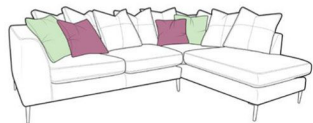

*Swivel Chair is only available with a Chrome base

**LHF Large Corner Group
Standard Back**
(Also available RHF)
Width: 296cm
Depth: 205cm
Height: 86cm

**LHF Large Corner Group
Pillow Back**
(Also available RHF)
Width: 296cm
Depth: 205cm
Height: 96cm

**RHF Large Chaise Sofa
Standard Back**
(Also available LHF)
Width: 310cm
Depth: 160cm
Height: 86cm

**RHF Large Chaise Sofa
Pillow Back**
(Also available LHF)
Width: 310cm
Depth: 160cm
Height: 86cm

**LHF Small Corner Group
Standard Back**
(Also available RHF)
Width: 252cm
Depth: 205cm
Height: 86cm

**LHF Small Corner Group
Pillow Back**
(Also available RHF)
Width: 252cm
Depth: 205cm
Height: 96cm

**RHF Small Chaise Sofa
Standard Back**
(Also available LHF)
Width: 266cm
Depth: 160cm
Height: 86cm

**RHF Small Chaise Sofa
Pillow Back**
(Also available LHF)
Width: 266cm
Depth: 160cm
Height: 96cm

**Extra Large Sofa
Standard Back**
Width: 230cm
Depth: 100cm
Height: 86cm

**Extra Large Sofa
Pillow Back**
Width: 230cm
Depth: 100cm
Height: 96cm

**Large Sofa
Standard Back**
Width: 195cm
Depth: 100cm
Height: 86cm