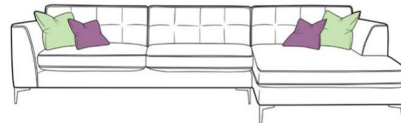

Now, decide on which of the fabrics in this swatch you would like to use on your sofa. Please note the fabric locations as shown below.

**STEP 3:**

Choose your foot finish

This product is available with a choice of 4 different wooden finishes, plus a Chrome and Smoked Chrome option. Please ensure you specify which one you would like on your order.

*Swivel Chair is only available with a Chrome base

**LHF Large Corner Group
Standard Back**
(Also available RHF)
Width: 296cm
Depth: 205cm
Height: 86cm

**LHF Large Corner Group
Pillow Back**
(Also available RHF)
Width: 296cm
Depth: 205cm
Height: 96cm

**RHF Large Chaise Sofa
Standard Back**
(Also available LHF)
Width: 310cm
Depth: 160cm
Height: 86cm

**RHF Large Chaise Sofa
Pillow Back**
(Also available LHF)
Width: 310cm
Depth: 160cm
Height: 86cm

**LHF Small Corner Group
Standard Back**
(Also available RHF)
Width: 252cm
Depth: 205cm
Height: 86cm

**LHF Small Corner Group
Pillow Back**
(Also available RHF)
Width: 252cm
Depth: 205cm
Height: 96cm

**RHF Small Chaise Sofa
Standard Back**
(Also available LHF)
Width: 266cm
Depth: 160cm
Height: 86cm

**RHF Small Chaise Sofa
Pillow Back**
(Also available LHF)
Width: 266cm
Depth: 160cm
Height: 96cm