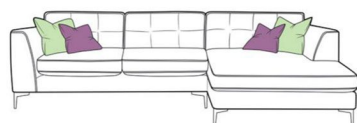

*Swivel Chair is only available with a Chrome base

**LHF Large Corner Group
Standard Back**
(Also available RHF)
Width: 296cm
Depth: 205cm
Height: 86cm

**LHF Large Corner Group
Pillow Back**
(Also available RHF)
Width: 296cm
Depth: 205cm
Height: 96cm

**RHF Large Chaise Sofa
Standard Back**
(Also available LHF)
Width: 310cm
Depth: 160cm
Height: 86cm

**RHF Large Chaise Sofa
Pillow Back**
(Also available LHF)
Width: 310cm
Depth: 160cm
Height: 86cm

**LHF Small Corner Group
Standard Back**
(Also available RHF)
Width: 252cm
Depth: 205cm
Height: 86cm

**LHF Small Corner Group
Pillow Back**
(Also available RHF)
Width: 252cm
Depth: 205cm
Height: 96cm

**RHF Small Chaise Sofa
Standard Back**
(Also available LHF)
Width: 266cm
Depth: 160cm
Height: 86cm

**RHF Small Chaise Sofa
Pillow Back**
(Also available LHF)
Width: 266cm
Depth: 160cm
Height: 96cm

**Extra Large Sofa
Standard Back**
Width: 230cm
Depth: 100cm
Height: 86cm

**Extra Large Sofa
Pillow Back**
Width: 230cm
Depth: 100cm
Height: 96cm

**Large Sofa
Standard Back**
Width: 195cm
Depth: 100cm
Height: 86cm