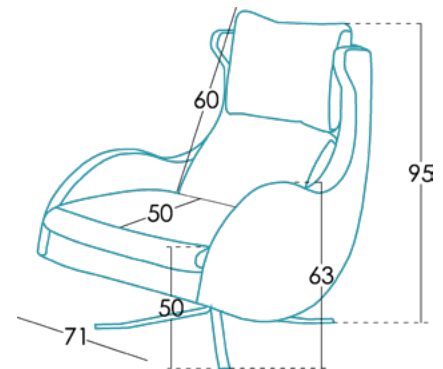

Measures

Width	71 cm
Height	95 cm
Depth	50 cm
Seat height	103 cm
Arm height	63 cm
Back height	60 cm
Depth when open	- cm

Technical information

Frame	Frame of pine wood and MDF
Seat suspension	N.E.A.
Back suspension	Webbing 80mm
Seat foam	Polyurethane 30kg + fibre
Seat firmness	Medium Foam (white)
Back cushions	Fibre Fibersilk 100%
Loose cushions	
Legs options	Swivel base
Colours	Chrome, Nube, Dark grey, Natural metal
Removable cover	Seat and back*
Guarantee	Frame and seat suspension: lifetime warranty Rest of pieces: 3 years* *6-month guaranty extension by activating it on the web

[Would you like to know more?](#)

Packaging

Packaging made up of shrink wrap and edge protectors.

The packaging comes along with the design. We always optimize it, so that it takes up as little space as possible and it is easy to carry it, avoiding the use of unnecessary packing material.