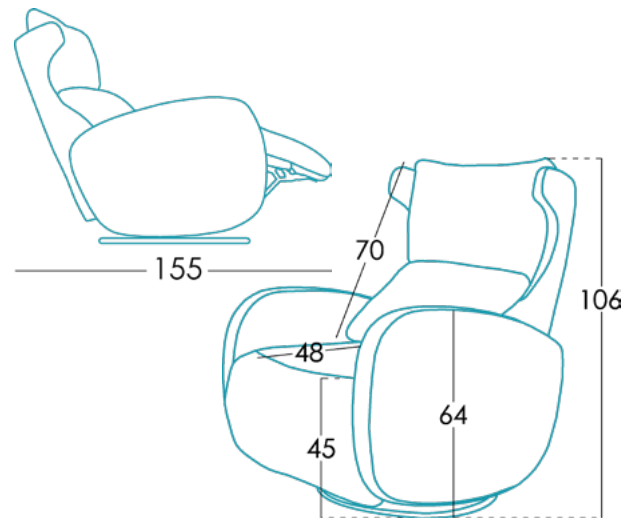

Measures

Width	78 cm
Height	106cm
Depth	48 cm
Seat height	45 cm
Arm height	64 cm
Back height	70 cm
Depth when open	155 cm

Technical information

Frame	Frame of pine wood and MDF
Seat suspension	N.E.A.
Back suspension	Webbing 80mm
Seat foam	Polyurethane 30kg + fibre
Seat firmness	Medium Foam (white)
Back cushions	Fibra Fibersilk 100%
Loose cushions	
Legs options	Swivel base
Colours	Black
Removable cover	Seat and back*
Relax mechanism	Manual or with motor*
Guarantee	Frame and seat suspension: lifetime warranty Rest of pieces: 3 years *6-month guaranty extension by activating it on the web

[Would you like to know more?](#)

Options

Packaging

Packaging made up of shrink wrap and edge protectors.

The packaging comes along with the design. We always optimize it, so that it takes up as little space as possible and it is easy to carry it, avoiding the use of unnecessary packing material.