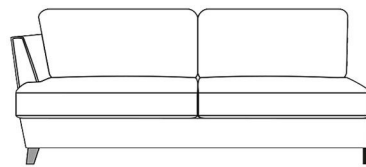

Jessica Sofa Collection

**Ponsford**

THE HOME OF FURNITURE™

215 Sofa

195PL

195PR

175AL

200 Sofa

180PL

180PR

160AL

99

185 Sofa

165PL

165PR

145AL

95 95  
C1 Corner

90 70  
Stool

160CudlerChair

140PL

140PR

120AL

99/225CSL

99/225CSR

#### COMFORT OPTIONS:

Classic Seat Comfort - High density foam

Supasoft Seat Comfort - High density foam core with a fibre filled duvet wrap

Classic Back Comfort - High quality fibre

Premium Back Comfort - Not available