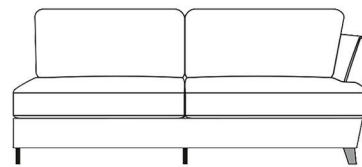

Jessica Sofa Collection

**Ponsford**

THE HOME OF FURNITURE™

215 Sofa

195PL

195PR

175AL

200 Sofa

180PL

180PR

160AL

99

185 Sofa

165PL

165PR

145AL

95 95  
C1 Corner

90 70  
Stool

160CudlerChair

140PL

140PR

120AL

99/225CSL

99/225CSR

#### COMFORT OPTIONS:

Classic Seat Comfort - High density foam

Supasoft Seat Comfort - High density foam core with a fibre filled duvet wrap

Classic Back Comfort - High quality fibre

Premium Back Comfort - Not available