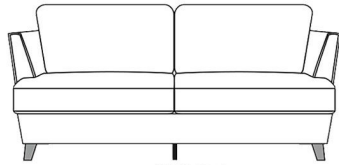

Jessica Sofa Collection

**Ponsford**

THE HOME OF FURNITURE™

215 Sofa

195PL

195PR

175AL

200 Sofa

180PL

180PR

160AL

99

185 Sofa

165PL

165PR

145AL

95 95  
C1 Corner

90 70  
Stool

160CudlerChair

140PL

140PR

120AL

99/225CSL

99/225CSR

#### COMFORT OPTIONS:

Classic Seat Comfort - High density foam

Supasoft Seat Comfort - High density foam core with a fibre filled duvet wrap

Classic Back Comfort - High quality fibre

Premium Back Comfort - Not available