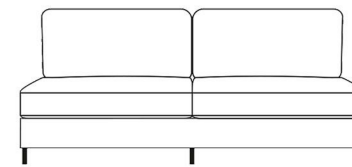

Jessica Sofa Collection

**Ponsford**

THE HOME OF FURNITURE™

215 Sofa

195PL

195PR

175AL

200 Sofa

180PL

180PR

160AL

99

185 Sofa

165PL

165PR

145AL

95 95  
C1 Corner

90 70  
Stool

160CudlerChair

140PL

140PR

120AL

99/225CSL

99/225CSR

#### COMFORT OPTIONS:

Classic Seat Comfort - High density foam

Supasoft Seat Comfort - High density foam core with a fibre filled duvet wrap

Classic Back Comfort - High quality fibre

Premium Back Comfort - Not available