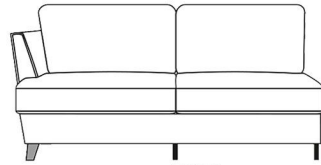

Jessica Sofa Collection

**Ponsford**

THE HOME OF FURNITURE™

215 Sofa

195PL

195PR

175AL

200 Sofa

180PL

180PR

160AL

99

185 Sofa

165PL

165PR

145AL

95 95  
C1 Corner

90 70  
Stool

160CudlerChair

140PL

140PR

120AL

99/225CSL

99/225CSR

#### COMFORT OPTIONS:

Classic Seat Comfort - High density foam

Supasoft Seat Comfort - High density foam core with a fibre filled duvet wrap

Classic Back Comfort - High quality fibre

Premium Back Comfort - Not available