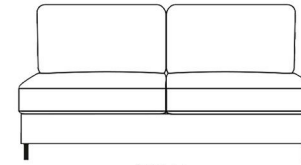

Jessica Sofa Collection

**Ponsford**

THE HOME OF FURNITURE™

215 Sofa

195PL

195PR

175AL

200 Sofa

180PL

180PR

160AL

99

185 Sofa

165PL

165PR

145AL

#### COMFORT OPTIONS:

Classic Seat Comfort - High density foam

Supasoft Seat Comfort - High density foam core with a fibre filled duvet wrap

Classic Back Comfort - High quality fibre

Premium Back Comfort - Not available