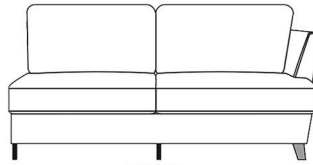

Jessica Sofa Collection

**Ponsford**

THE HOME OF FURNITURE™

215 Sofa

195PL

195PR

175AL

200 Sofa

180PL

180PR

160AL

99

185 Sofa

165PL

165PR

145AL

95 95  
C1 Corner

90 70  
Stool

160CudlerChair

140PL

140PR

120AL

99/225CSL

99/225CSR

#### COMFORT OPTIONS:

Classic Seat Comfort - High density foam

Supasoft Seat Comfort - High density foam core with a fibre filled duvet wrap

Classic Back Comfort - High quality fibre

Premium Back Comfort - Not available