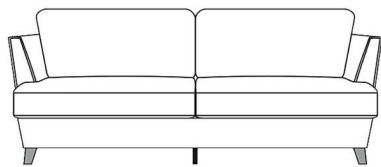

Jessica Sofa Collection

**Ponsford**

THE HOME OF FURNITURE™

215 Sofa

195PL

195PR

175AL

200 Sofa

180PL

180PR

160AL

99

185 Sofa

165PL

165PR

145AL

95 95  
C1 Corner

90 70  
Stool

160CudlerChair

140PL

140PR

120AL

99/225CSL

99/225CSR

#### COMFORT OPTIONS:

Classic Seat Comfort - High density foam

Supasoft Seat Comfort - High density foam core with a fibre filled duvet wrap

Classic Back Comfort - High quality fibre

Premium Back Comfort - Not available