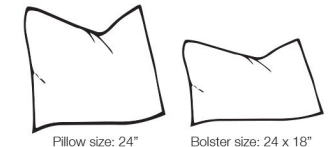

Harling Sofa Collection

Ponsford | THE HOME OF FURNITURE™

Harling Collection

4 SEATER SOFA
SHOWN IN GARCIA TEAL

W: 232cm H: 94cm (SH: 52cm) D: 102cm

3 SEATER SOFA
SHOWN IN GARCIA TEAL

W: 175cm H: 94cm (SH: 52cm) D: 102cm

2 SEATER SOFA
SHOWN IN GARCIA TEAL

W: 154cm H: 94cm (SH: 52cm) D: 102cm

SNUGGLER
SHOWN IN GARCIA TEAL

W: 126cm H: 95cm (SH: 52cm) D: 102cm

CHAIR
SHOWN IN GARCIA TEAL

W: 83cm H: 95cm (SH: 52cm) D: 102cm

How to order:

Additional Extras:

Add your choice of pillows and bolsters as additional extras

Pillow size: 24"

Bolster size: 24 x 18"

Sofas are hand crafted and made to order from the finest materials sourced from around the world.