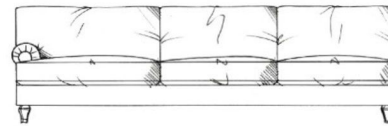

Hampshire Sofa Collection

Ponsford

THE HOME OF FURNITURE™

Fibre seat with foam core. Fibre back.
 Solid wood feet available in dark oak, medium oak, light oak, ebony, walnut, smoked grey, wedge or graphite.
 Optional tapered leg.
 ALL UNITS - HEIGHT 78cm
 - DEPTH 105CM

1 arm 82cm unit

1 arm 200cm unit

Single corner unit width 105cm

1 arm 110cm unit

1 arm 216cm unit

Lounger unit
 W: 101cm, H: 78cm, D: 175cm

1 arm 120cm unit

1 arm 241cm unit

Armless 154cm unit

1 arm 139cm unit

Armless 178cm unit

1 arm 150cm unit

Armless 194cm unit

1 arm 176cm unit

Medium footstool
 W: 90cm, H: 35cm, D: 60cm

Large footstool
 W: 122cm, H: 35cm, D: 75cm