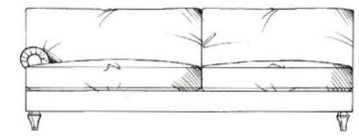

Hampshire Sofa Collection

Ponsford

THE HOME OF FURNITURE™

Fibre seat with foam core. Fibre back.
 Solid wood feet available in dark oak, medium oak, light oak, ebony, walnut, smoked grey, wedge or graphite.
 Optional tapered leg.
 ALL UNITS - HEIGHT 78cm
 - DEPTH 105CM

1 arm 82cm unit

1 arm 200cm unit

Single corner unit width 105cm

1 arm 110cm unit

1 arm 216cm unit

Lounger unit
 W: 101cm, H: 78cm, D: 175cm

1 arm 120cm unit

1 arm 241cm unit

Armless 154cm unit

1 arm 139cm unit

Armless 178cm unit

1 arm 150cm unit

Armless 194cm unit

1 arm 176cm unit

Medium footstool
 W: 90cm, H: 35cm, D: 60cm

Large footstool
 W: 122cm, H: 35cm, D: 75cm