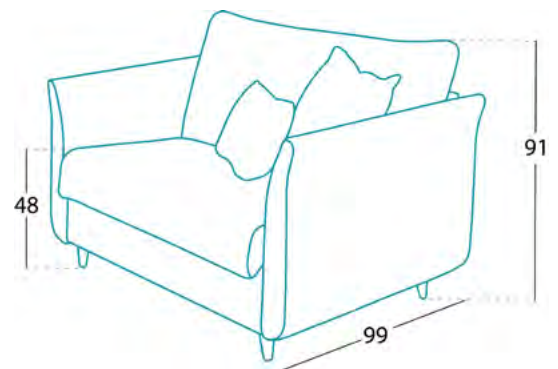

Options

Packaging

Packaging made up of shrink wrap and edge protectors.

The packaging comes along with the design. We always optimize it, so that it takes up as little space as possible and it is easy to carry it, avoiding the use of unnecessary packing material.

Sustainability

Our design is responsible as we minimize the impact of industrial activity, optimizing the entire field of design and production.

Every Fama products are PFCs Free.

At Fama Sofas, we recycle 99,9% of residue and waste, following the environmental policy of our company.

HELSINKI is manufactured by Fama Sofas, whose quality system is certified by AENOR and IQNET according to the ISO 9001-2015 standards, with the certificate number ES-0790/1999. In addition to the Environmental Management Certificate according to ISO 14001-2019.

All models have passed the tests required for granting the quality control label from Aidima-Cetem laboratories.

FAMA SOFAS S.L.U.
C/ Dr. Jiménez Díaz s/n - P.O.Box 41
30510 YECLA (Murcia) SPAIN
Telf: 968751050 / info@fama.es / www.fama.es