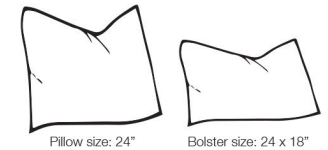

# Durant Collection

4 SEATER SOFA

SHOWN IN CHAMONIX HONEY

W: 231cm H: 87cm (SH: 47cm) D: 105cm

3 SEATER SOFA

SHOWN IN CHAMONIX HONEY

W: 201cm H: 87cm (SH: 47cm) D: 105cm

2 SEATER SOFA

SHOWN IN CHAMONIX HONEY

W: 180cm H: 87cm (SH: 47cm) D: 105cm

SNUGGLER

SHOWN IN CHAMONIX HONEY

W: 138cm H: 87cm (SH: 47cm) D: 105cm

CHAIR

SHOWN IN CHAMONIX HONEY

W: 109cm H: 87cm (SH: 47cm) D: 105cm

## Additional Extras:

Add your choice of pillows and bolsters as additional extras

Pillow size: 24"

Bolster size: 24 x 18"

Sofas are hand crafted and made to order from the finest materials sourced from around the world.