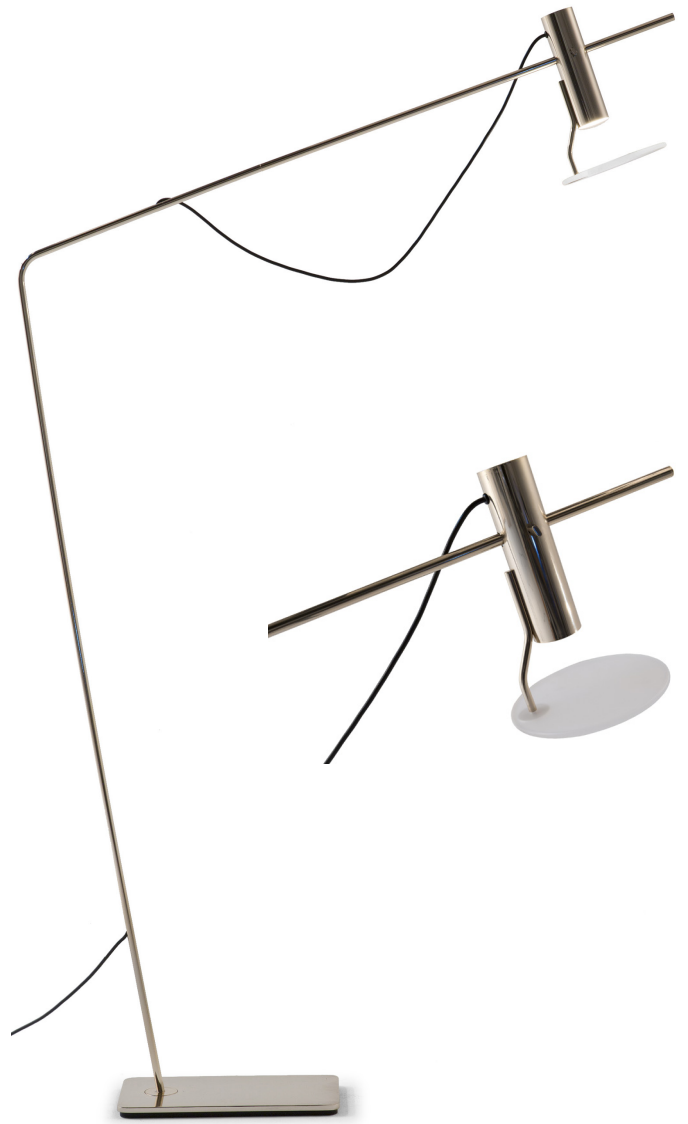

■ L514020

■ L514100

■ L514160

■ L514040

■ L514080

■ L514070

■ L514050

SCHEMATICS

STAND LAMP

H
H
13cm x 29cm H 141cm
5,12" x 11,42" H 55,51"

TABLE LAMP

H
H
22cm x 27cm H 49cm
8,66" x 10,63" H 19,29"

Pendant

H
H
5cm x 26cm H 63cm
1,97" x 10,24" H 24,8"

Clip

8cm x 26cm H 109cm
3,15" x 10,24" H 42,91"
9cm x 26cm H 53cm
3,54" x 10,24" H 20,87"

FINISHINGS

Frame finishing

CHAMPAGNE

BLACK CHROME

MATT BLACK

Pink gold

Lampshade finishing

WHITE